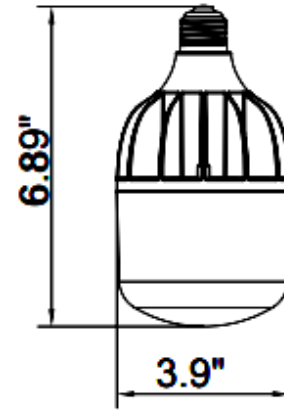

JOB NAME: _____

DATE: _____

TYPE: _____

DIMENSIONS:

6.89"(H) x 3.9"(D)

HPL-24W-50K-E26
HPL-24W-30K-E26

LED HIGH POWER LAMPS

Ideal for retrofitting existing HID high bay, it can be used in enclosed luminaires

ELECTRICAL SPECIFICATIONS:

- Voltage: 120-277VAC 50/60Hz
- Wattage: 24W
- Power factor: >0.90
- Efficacy: 125LM/W
- THD: 25%

HOUSING SPECIFICATIONS:

- Plastic Housing
- No fan housing (New Technology)
- Lamp base: E26 Mogul Base
- Operating temperature: -4°F ~ 122°F
- Lifespan: 50,000 hrs.
- IP rating: suitable for damp location

CERTIFICATIONS: UL

MODEL	WATTS	VOLTAGE	LUMENS	COLOR TEMP
HPL-24W-50K-E39	24W	120~277VAC	3000LM	5000K
HPL-24W-30K-E39	24W	120~277VAC	3000LM	3000K

LIGHTING SPECIFICATIONS:

- Lens: PC Lens
- Total lumens: 3000LM
- Color temperature: 5000K/3000K
- Color rendering index: >80
- Beam Angle: 200°