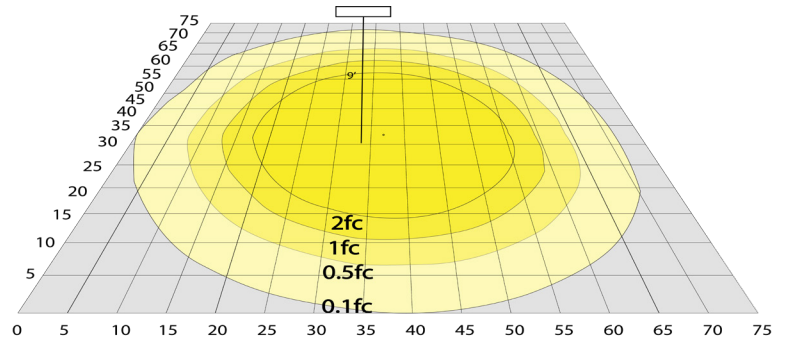

Phone: (877) 805-2252 | Fax: (877) 805-2252
www.westgatemfg.com |

WG-08152024

Photometrics: HML-225-750W-XXK-CLR

BUG Rating: B4-U0-G3

Area 75'x 75' Mounting Height: 9'

Other Views:

Gray:

Side View

Front View

Back View

Black:

Side View

Front View

Back View

Sample Ordering

Model	Watt	Watt	Color Temp.	Finishes
HML	225	750W	XXK	CLR
			40K = 4000K 45K = 4500K 50K = 5000K 57K = 5700K	BK = BLACK GY = GRAY