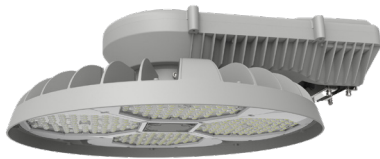

Phone: (877) 805-2252 | Fax: (877) 805-2252
www.westgatemfg.com |

WG-08152024

Photometrics: HML-225-750W-XXK-CLR

BUG Rating: B4-U0-G3

Area 75'x 75' Mounting Height: 9'

Other Views:

Gray:

Side View