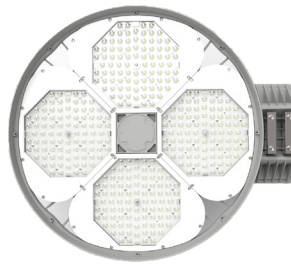

9.69"(H) x 29.61"(W) x 24.53"(D)

Features

- Die-Cast Aluminum Housing with Powder Coat Finish (Black and Gray)
- LED: SMD5050
- Specify 3 Watt Stops
- 7-year Warranty
- Lens: Prismatic Polycarbonate Lens

Lighting:

- Dimming: 0-10V Dimming
- Lens: Prismatic Polycarbonate Lens
- LED: SMD5050
- Total lumens: 108750LM
- Color Temperatures: 4000K/4500K/5000K/5700K Specify
- Color Rendering Index: CRI ≥ 70
- Rated Life: 70,000 Hrs
- Beam Angle: 155 x155°

Phone: (877) 805-2252 | Fax: (877) 805-2252
www.westgatemfg.com |

WG-08152024

Photometrics: HML-225-750W-XXK-CLR

BUG Rating: B4-U0-G3

Area 75'x 75' Mounting Height: 9'

Other Views:

Gray:

Side View

Front View

Back View

Black:

Side View

Front View

Back View

Sample Ordering

Model	Watt	Watt	Color Temp.	Finishes
HML	225	750W	XXK	CLR
			40K = 4000K 45K = 4500K 50K = 5000K 57K = 5700K	BK = BLACK GY = GRAY