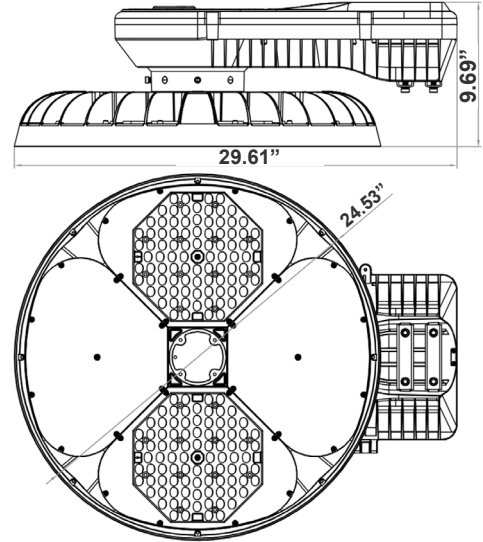

9.69"(H) x 29.61"(W) x 24.53"(D)

Features

- Die-Cast Aluminum Housing with Powder Coat Finish (Black and Gray)
- LED: SMD5050
- Specify 3 Watt Stops
- 7-year Warranty
- Lens: Prismatic Polycarbonate Lens

Technical Specifications

Electrical:

- Voltage: 120-277V AC 60Hz
- Wattage: 225W~750W, Specify 3 Watt Stops
- Power Factor: >0.90
- Efficacy: 145LPW

Mechanical:

- Die-Cast Aluminum Housing with Powder Coat Finish (Black and Gray)
- Cord type: 3' SJTW 18/3 AWG Cable
- Operating Temperature: -40°F to 113°F
- IP Rating: IP65, Suitable for Wet Locations
- 7-year Warranty

Phone: (877) 805-2252 | Fax: (877) 805-2252
www.westgatemfg.com |

WG-08152024

Photometrics: HML-225-750W-XXK-CLR

BUG Rating: B4-U0-G3

Area 75'x 75' Mounting Height: 9'

Other Views:

Gray:

Side View

Front View

Back View

Black:

Side View

Front View

Back View

Sample Ordering

Model	Watt	Watt	Color Temp.	Finishes
HML	225	750W	XXK	CLR
			40K = 4000K 45K = 4500K 50K = 5000K 57K = 5700K	BK = BLACK GY = GRAY