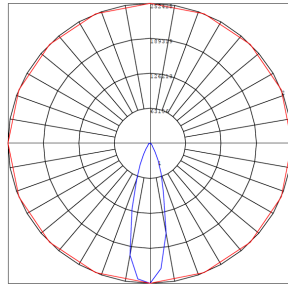

Phone: (877) 805-2252 | Fax: (877) 805-2252
www.westgatemfg.com |

WG-08152024

Photometrics: HML-225-750W-XXK-CLR

BUG Rating: B4-U0-G3

Area 75'x 75' Mounting Height: 9'

Other Views:

Gray:

Side View