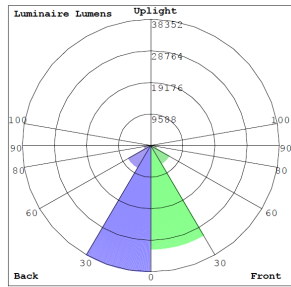

Lighting:

- Dimming: 0-10V Dimming
- Lens: Prismatic Polycarbonate Lens
- LED: SMD5050
- Total lumens: 108750LM
- Color Temperatures: 4000K/4500K/5000K/5700K Specify
- Color Rendering Index: CRI ≥ 70
- Rated Life: 70,000 Hrs
- Beam Angle: 155 x155°

Phone: (877) 805-2252 | Fax: (877) 805-2252
www.westgatemfg.com |

WG-08152024

Photometrics: HML-225-750W-XXK-CLR

BUG Rating: B4-U0-G3

Area 75'x 75' Mounting Height: 9'

Other Views:

Gray:

Side View

Front View

Back View

Black:

Side View

Front View

Back View

Sample Ordering

Model	Watt	Watt	Color Temp.	Finishes
HML	225	750W	XXK	CLR
			40K = 4000K 45K = 4500K 50K = 5000K 57K = 5700K	BK = BLACK GY = GRAY