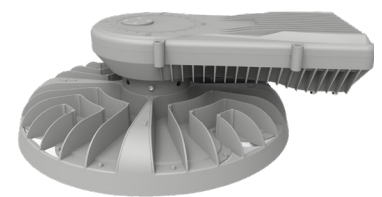

Photometrics: HML-225-750W-XXK-CLR

BUG Rating: B4-U0-G3

Area 75'x 75' Mounting Height: 9'

Other Views:

Gray:

Back View

Black:

Side View

Sample Ordering

Model	Watt	Watt	Color Temp.	Finishes
HML	225	750W	XXK	CLR
			40K = 4000K 45K = 4500K 50K = 5000K 57K = 5700K	BK = BLACK GY = GRAY

Accessories:

Blank = No Option For Accessories
HML-SH1-CLR = HML High-Mast Glare Shield For Up To 750W Version. Specify Bk Or Cy
HML-SCK = HML High-Mast NEMA Socket And Shorting Cap Pre-Installed

ACCESSORIES: