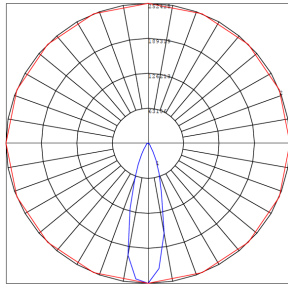

Phone: (877) 805-2252 | Fax: (877) 805-2252
www.westgatemfg.com |

WG-08152024

Photometrics: HML-135-450W-XXK-CLR

BUG Rating: B4-U0-G3

Area 75'x 75' Mounting Height: 9'

Other Views:

Gray:

Side View