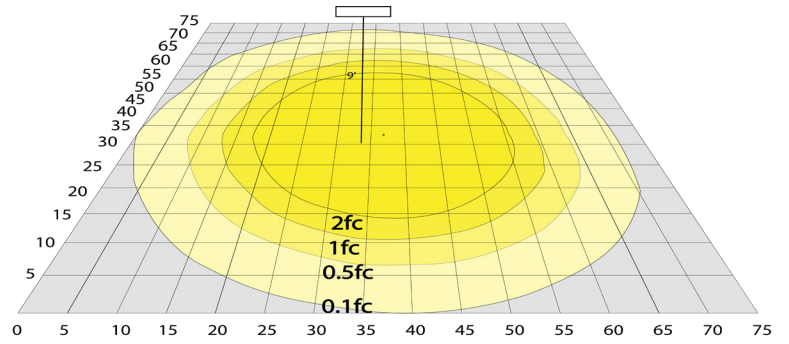

Phone: (877) 805-2252 | Fax: (877) 805-2252
www.westgatemfg.com |

WG-08152024

Photometrics: HML-135-450W-XXK-CLR

BUG Rating: B4-U0-G3

Area 75'x 75' Mounting Height: 9'

Other Views:

Gray:

Side View

Front View

Back View

Black:

Side View

Front View

Back View

Sample Ordering

Model	Watt	Watt	Color Temp.	Finishes				
HML	-	135	-	450W	-	XXK	-	CLR
			40K = 4000K	BK = BLACK				
			45K = 4500K	GY = GRAY				
			50K = 5000K					
			57K = 5700K					