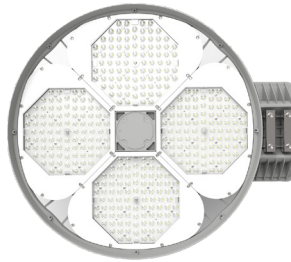

9.69"(H) x 29.61"(W) x 24.53"(D)

Features

- Die-Cast Aluminum Housing with Powder Coat Finish (Black and Gray)
- LED: SMD5050
- Specify 3 Watt Stops
- 7-year Warranty
- Lens: Prismatic Polycarbonate Lens

Lighting:

- Dimming: 0-10V Dimming
- Lens: Prismatic Polycarbonate Lens
- LED: SMD5050
- Total lumens: 65250LM
- Color Temperatures: 4000K/4500K/5000K/5700K Specify
- Color Rendering Index: CRI ≥ 70
- Rated Life: 70,000 Hrs
- Beam Angle: 155 x155°

Phone: (877) 805-2252 | Fax: (877) 805-2252
www.westgatemfg.com |

WG-08152024

Photometrics: HML-135-450W-XXK-CLR

BUG Rating: B4-U0-G3

Area 75'x 75' Mounting Height: 9'

Other Views:

Gray:

Side View

Front View

Back View

Black:

Side View

Front View

Back View

Sample Ordering

Model	Watt	Watt	Color Temp.	Finishes				
HML	-	135	-	450W	-	XXK	-	CLR
			40K = 4000K	BK = BLACK				
			45K = 4500K	GY = GRAY				
			50K = 5000K					
			57K = 5700K					