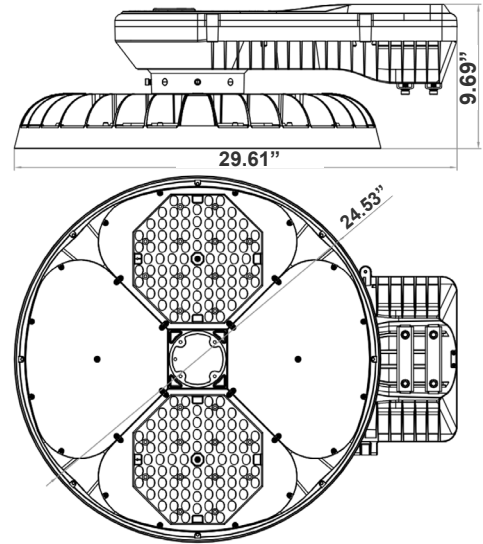

9.69"(H) x 29.61"(W) x 24.53"(D)

Features

- Die-Cast Aluminum Housing with Powder Coat Finish (Black and Gray)
- LED: SMD5050
- Specify 3 Watt Stops
- 7-year Warranty
- Lens: Prismatic Polycarbonate Lens

Technical Specifications

Electrical:

- Voltage: 120-277V AC 60Hz
- Wattage: 135W~450W, Specify 3 Watt Stops
- Power Factor: >0.90
- Efficacy: 145LPW

Mechanical:

- Die-Cast Aluminum Housing with Powder Coat Finish (Black and Gray)
- Cord type: 3' SJTW 18/3 AWG Cable
- Operating Temperature: -40°F to 113°F
- IP Rating: IP65, Suitable for Wet Locations
- 7-year Warranty

Phone: (877) 805-2252 | Fax: (877) 805-2252
www.westgatemfg.com |

WG-08152024

Photometrics: HML-135-450W-XXK-CLR

BUG Rating: B4-U0-G3

Area 75'x 75' Mounting Height: 9'

Other Views:

Gray:

Side View