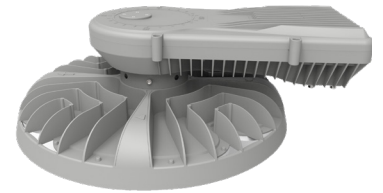

Photometrics: HML-135-450W-XXK-CLR

BUG Rating: B4-U0-G3

Area 75'x 75' Mounting Height: 9'

Other Views:

Gray:

Back View

Black:

Side View

Sample Ordering

Model	Watt	Watt	Color Temp.	Finishes				
HML	-	135	-	450W	-	XXK	-	CLR
			40K = 4000K	BK = BLACK				
			45K = 4500K	GY = GRAY				
			50K = 5000K					
			57K = 5700K					

Accessories:

Blank = No Option For Accessories
HML-SH1-CLR = HML High-Mast Glare Shield For Up To 750W Version. Specify Bk Or Cy
HML-SCK = HML High-Mast NEMA Socket And Shorting Cap Pre-Installed

ACCESSORIES: