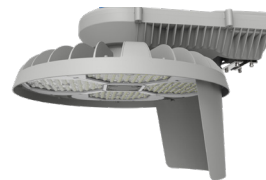

ACCESSORIES:

HML-SH1-CLR