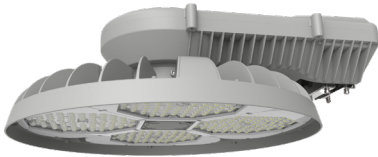

Phone: (877) 805-2252 | Fax: (877) 805-2252
www.westgatemfg.com |

WG-08152024

Photometrics: HML-135-450W-XXK-CLR

BUG Rating: B4-U0-G3

Area 75'x 75' Mounting Height: 9'

Other Views:

Gray:

Side View