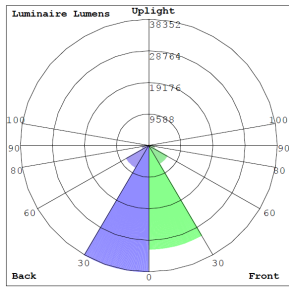

Lighting:

- Dimming: 0-10V Dimming
- Lens: Prismatic Polycarbonate Lens
- LED: SMD5050
- Total lumens: 65250LM
- Color Temperatures: 4000K/4500K/5000K/5700K Specify
- Color Rendering Index: CRI ≥ 70
- Rated Life: 70,000 Hrs
- Beam Angle: 155 x155°

Phone: (877) 805-2252 | Fax: (877) 805-2252
www.westgatemfg.com |

WG-08152024

Photometrics: HML-135-450W-XXK-CLR

BUG Rating: B4-U0-G3

Area 75'x 75' Mounting Height: 9'

Other Views:

Gray:

Side View

Front View

Back View

Black:

Side View

Front View

Back View

Sample Ordering

Model	Watt	Watt	Color Temp.	Finishes				
HML	-	135	-	450W	-	XXK	-	CLR
			40K = 4000K	BK = BLACK				
			45K = 4500K	GY = GRAY				
			50K = 5000K					
			57K = 5700K					