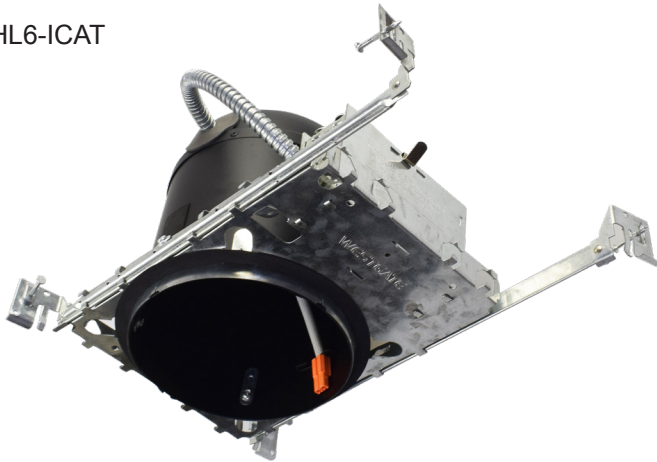

## Features

- Single-wall painted steel housing with gasket for IC-rated airtight installation in insulated ceilings
- Airtight to prevent heated airflow diffusion
- IC-rated; can be directly installed on ceiling insulation lagging
- Listed for through-branch circuit wiring
- Contains nine 8-3/5" knockouts and four Romex pry-outs with strain relief
- Ground wire provided in J-box
- Three quick connectors provided on J-Box

### Mechanical:

- Single-wall painted steel housing with gasket for IC-rated airtight installation in insulated ceilings
- Airtight to prevent heated airflow diffusion
- IC-rated; can be directly installed on ceiling insulation lagging

HL6-ICAT

MODEL NO.	DESCRIPTION
HL6-ICAT	6In Led (TP24) Recessed Housing ICAT UL

HL6RS-ICAT

MODEL NO.	DESCRIPTION
HL6RS-ICAT	6In Led (TP24) Shallow Remodel Recessed Housing ICAT UL