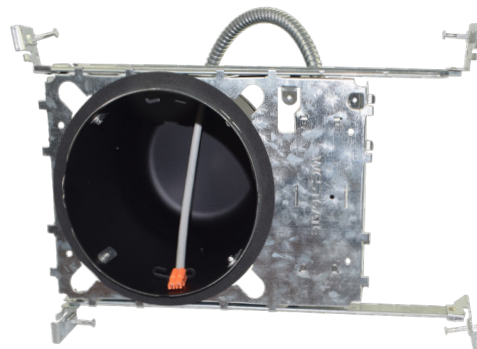

Other Views:

Bottom View