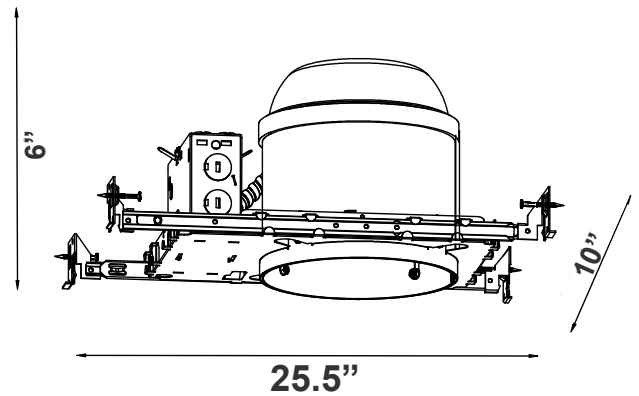

## HL6S-ICAT

6In Led (TP24) Shallow Recessed Housing ICAT UL

**WESTGATE**  
THE FUTURE IS HERE...AND IT'S QUITE BRIGHT!

Customer Name: \_\_\_\_\_

Project Name: \_\_\_\_\_

Note: \_\_\_\_\_

Type: \_\_\_\_\_

25.5"(W) x 6"(H) x 10"(D)