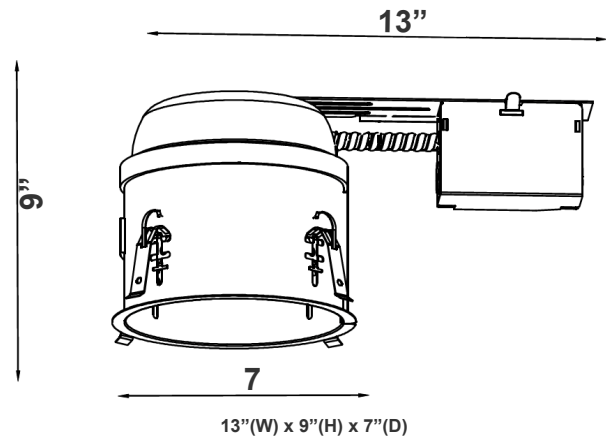

HL6-ICAT

MODEL NO.	DESCRIPTION
HL6-ICAT	6In Led (TP24) Recessed Housing ICAT UL

HL6RS-ICAT

MODEL NO.	DESCRIPTION
HL6RS-ICAT	6In Led (TP24) Shallow Remodel Recessed Housing ICAT UL