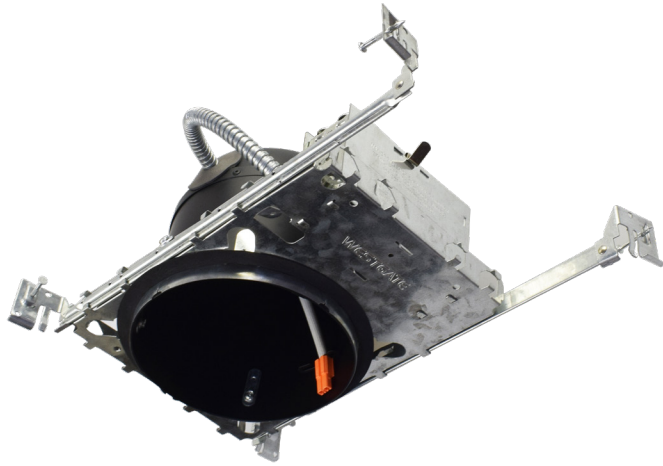

## HL6S-ICAT

6In Led (TP24) Shallow Recessed Housing ICAT UL

**WESTGATE**  
THE FUTURE IS HERE...AND IT'S QUITE BRIGHT!

Customer Name: \_\_\_\_\_

Project Name: \_\_\_\_\_

Note: \_\_\_\_\_

Type: \_\_\_\_\_

25.5"(W) x 6"(H) x 10"(D)

LED Recessed Housings are efficient, IC-rated fixtures designed for seamless ceiling integration. Ideal for both new construction and remodels, they offer dimming capabilities, airtight options, and excellent thermal management, making them perfect for energy-saving applications across residential and commercial spaces.

## Features

- Single-wall painted steel housing with gasket for IC-rated airtight installation in insulated ceilings
- Airtight to prevent heated airflow diffusion
- IC-rated; can be directly installed on ceiling insulation lagging
- Listed for through-branch circuit wiring
- Contains nine 8-3/5" knockouts and four Romex pry-outs with strain relief
- Ground wire provided in J-box
- Three quick connectors provided on J-Box

### Remodel Clips:

- Four remodel clips secure the housing and accommodate 1/2" and 5/8" ceiling materials.