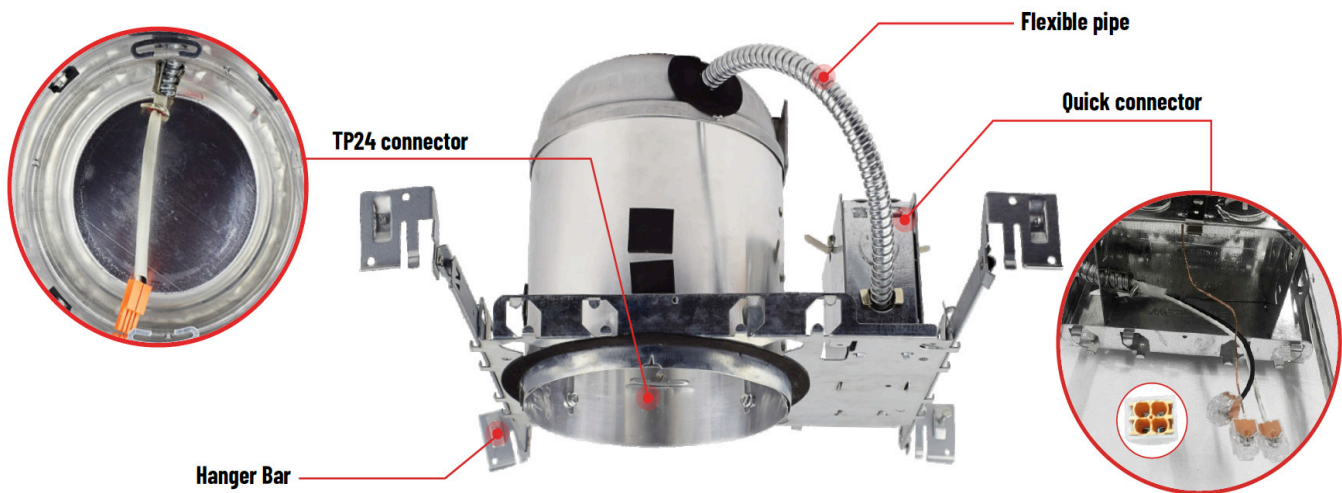

Other Views:

Bottom View