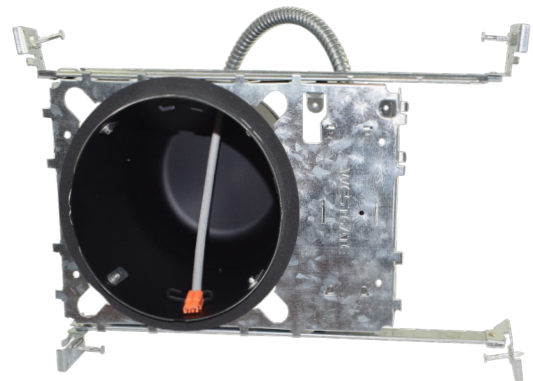

Bottom View