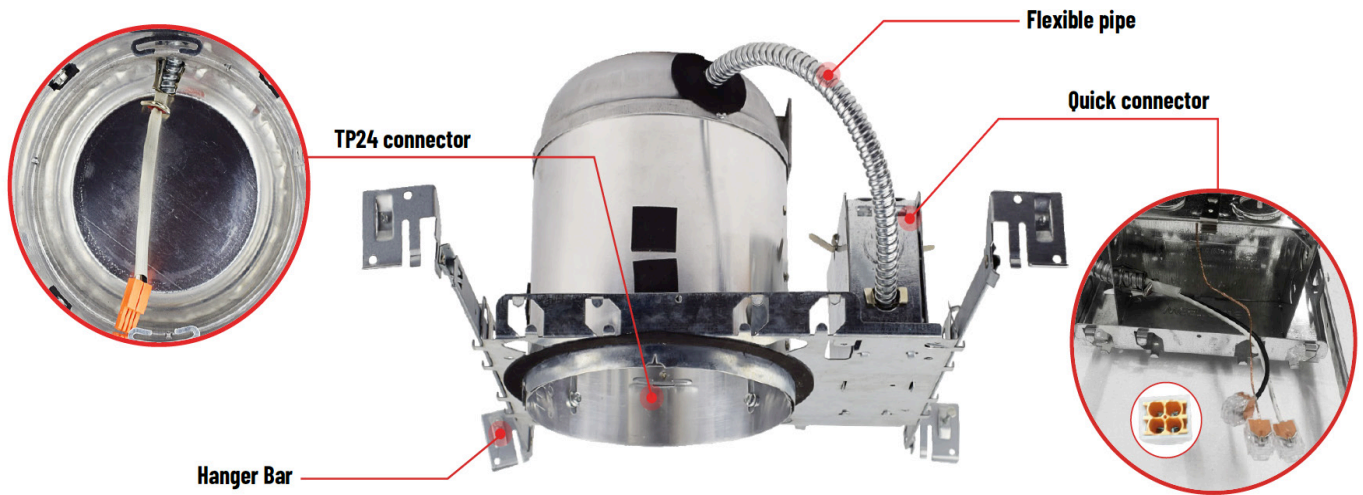

Other Views:

Top View