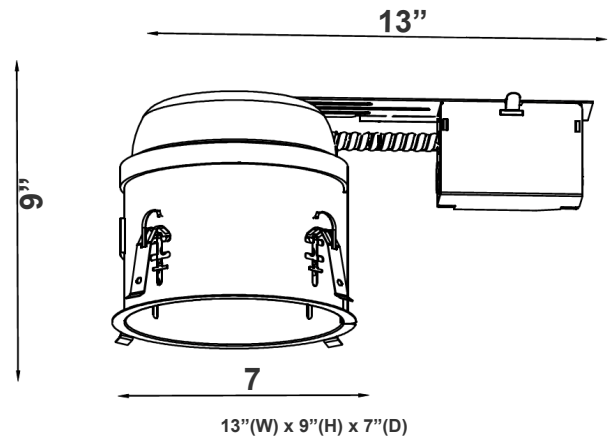

HL6RS-ICAT

MODEL NO.	DESCRIPTION
HL6RS-ICAT	6In Led (TP24) Shallow Remodel Recessed Housing ICAT UL

HL6S-ICAT

MODEL NO.	DESCRIPTION
HL6S-ICAT	6In Led (TP24) Shallow Recessed Housing ICAT UL