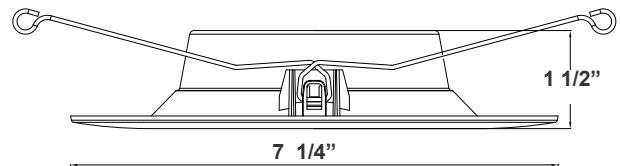

MODEL NO.	Wattage	Voltage	Lumens	Color Temp.
RDPF6-MCTP	10W/13W/17W	120V	1360LM	2700K/ 3000K/ 3500K/ 4000K/ 5000K
RDPS6-MCTP	10W/13W/17W	120V	1360LM	2700K/ 3000K/ 3500K/ 4000K/ 5000K