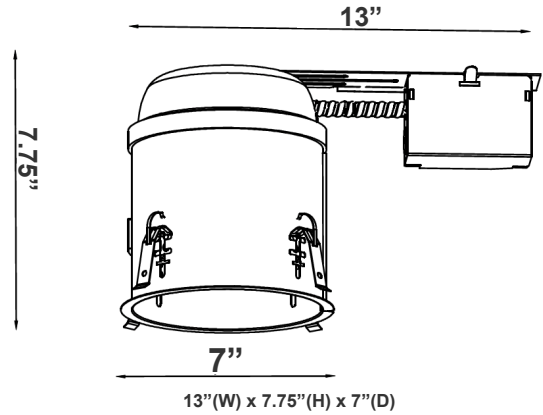

Other Models:

HL6R-ICAT

MODEL NO.	DESCRIPTION
HL6R-ICAT	6In Led (TP24) Remodel Recessed Housing ICAT UL

HL6RS-ICAT