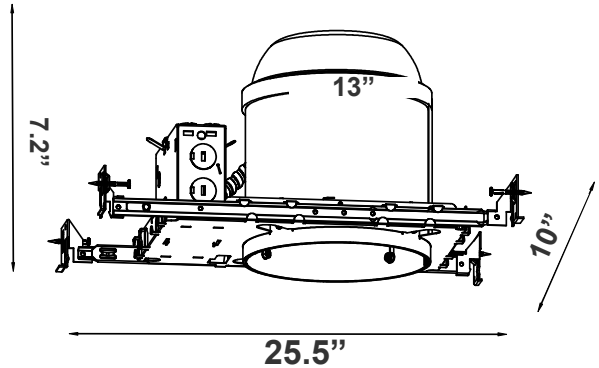

## HL6-ICAT

6In Led (TP24) Recessed Housing ICAT UL

**WESTGATE**  
THE FUTURE IS HERE...AND IT'S QUITE BRIGHT!

Customer Name: \_\_\_\_\_

Project Name: \_\_\_\_\_

Note: \_\_\_\_\_

Type: \_\_\_\_\_

25.5"(W) x 7.2"(H) x 10"(D)