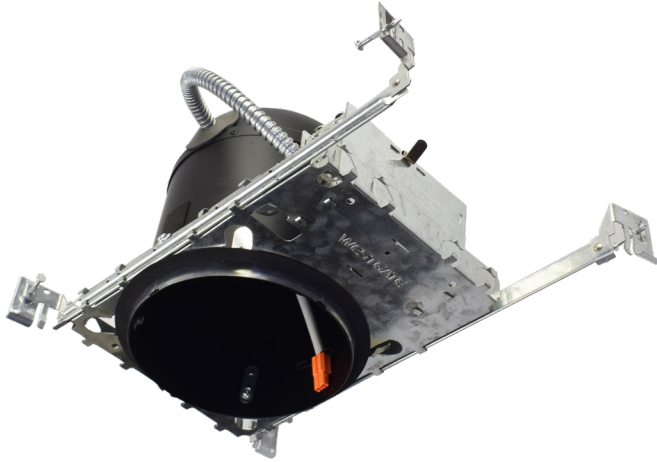

## HL6-ICAT

6In Led (TP24) Recessed Housing ICAT UL

**WESTGATE**  
THE FUTURE IS HERE...AND IT'S QUITE BRIGHT!

Customer Name: \_\_\_\_\_

Project Name: \_\_\_\_\_

Note: \_\_\_\_\_

Type: \_\_\_\_\_

25.5"(W) x 7.2"(H) x 10"(D)

LED Recessed Housings are efficient, IC-rated fixtures designed for seamless ceiling integration. Ideal for both new construction and remodels, they offer dimming capabilities, airtight options, and excellent thermal management, making them perfect for energy-saving applications across residential and commercial spaces.

## Features

- Single-wall painted steel housing with gasket for IC-rated airtight installation in insulated ceilings
- Airtight to prevent heated airflow diffusion
- IC-rated; can be directly installed on ceiling insulation lagging
- Listed for through-branch circuit wiring
- Contains nine 8-3/5" knockouts and four Romex pry-outs with strain relief
- Ground wire provided in J-box
- Three quick connectors provided on J-Box

### Remodel Clips:

- Four remodel clips secure the housing and accommodate 1/2" and 5/8" ceiling materials.