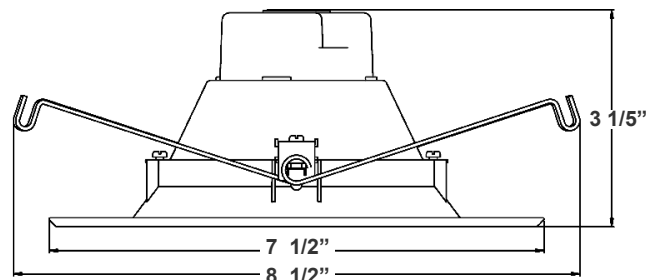

TC-RDPS6

8 1/2" x 3 1/5"

MODEL NO.	Wattage	Voltage	Lumens	Color Temp.
TC-RDPS6-13W-RGBW-WIFI	13W	120V	850LM	RGBW