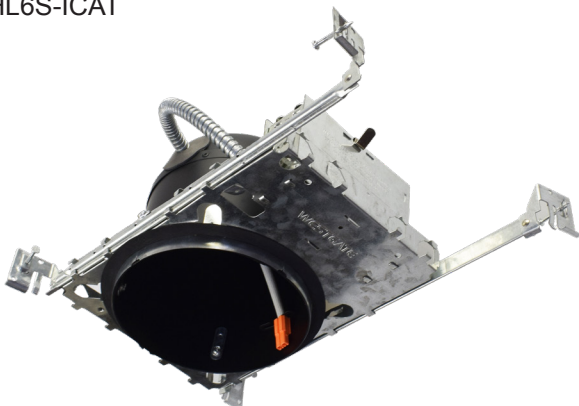

## Features

- Single-wall painted steel housing with gasket for IC-rated airtight installation in insulated ceilings
- Airtight to prevent heated airflow diffusion
- IC-rated; can be directly installed on ceiling insulation lagging
- Listed for through-branch circuit wiring
- Contains nine 8-3/5" knockouts and four Romex pry-outs with strain relief
- Ground wire provided in J-box
- Three quick connectors provided on J-Box

### Mechanical:

- Single-wall painted steel housing with gasket for IC-rated airtight installation in insulated ceilings
- Airtight to prevent heated airflow diffusion
- IC-rated; can be directly installed on ceiling insulation lagging

TC-RDPS6

8 1/2" x 3 1/5"

MODEL NO.	Wattage	Voltage	Lumens	Color Temp.
TC-RDPS6-13W-RGBW-WIFI	13W	120V	850LM	RGBW

**Other Models:**

HL6R-ICAT

MODEL NO.	DESCRIPTION
HL6R-ICAT	6In Led (TP24) Remodel Recessed Housing ICAT UL

HL6RS-ICAT

MODEL NO.	DESCRIPTION
HL6RS-ICAT	6In Led (TP24) Shallow Remodel Recessed Housing ICAT UL

HL6S-ICAT

MODEL NO.	DESCRIPTION
HL6S-ICAT	6In Led (TP24) Shallow Recessed Housing ICAT UL