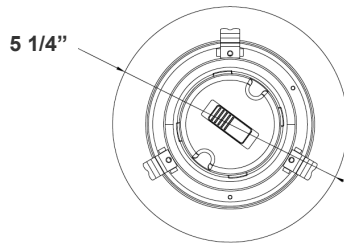

RDL4-WP

5 1/4"(D) x 3 1/5"(H)

MODEL NO.	Wattage	Voltage	Lumens	Color Temp.
RDL4-MCT5-WP	8W	120V	650LM	2700K/ 3000K/ 3500K/ 4000K/ 5000K