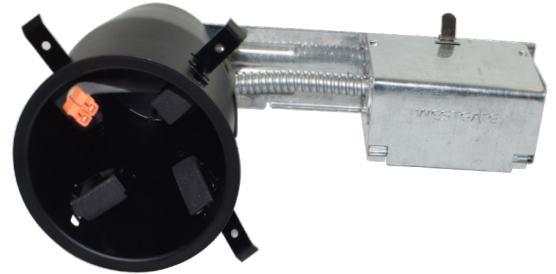

Bottom View