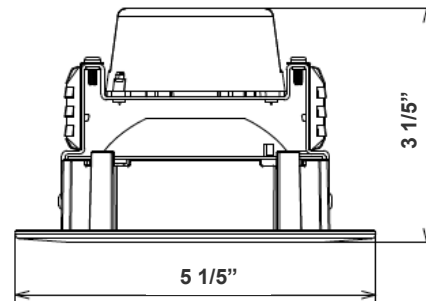

RDL4-ADJ

5 1/5"(D) x 3 1/5"(H)

MODEL NO.	Wattage	Voltage	Lumens	Color Temp.
RDL4-ADJ-MCT5	10W	120V	650LM	2700K/ 3000K/ 3500K/ 4000K/ 5000K