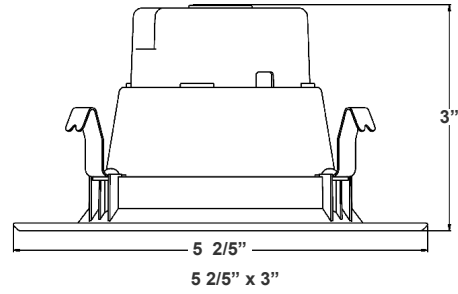

Westgate Compatible Recessed Trims:

RDP4

MODEL NO.	Wattage	Voltage	Lumens	Color Temp.
RDPF4-MCT5	10W	120V	800LM	2700K/ 3000K/ 3500K/ 4000K/ 5000K
RDPS4-MCT5	10W	120V	800LM	2700K/ 3000K/ 3500K/ 4000K/ 5000K

RDP4