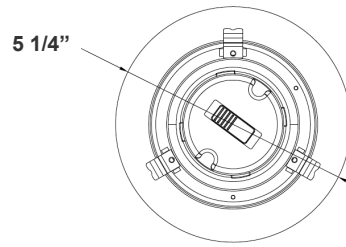

RDL4-ST

5 1/4"(D) x 3 1/5"(H)

MODEL NO.	Wattage	Voltage	Lumens	Color Temp.
RDL4-ST-MCT5	10W	120V	650LM	2700K/ 3000K/ 3500K/ 4000K/ 5000K
RDL4-ST-MCT5-ORB	10W	120V	650LM	2700K/ 3000K/ 3500K/ 4000K/ 5000K
RDL4-ST-MCT5-BK	10W	120V	650LM	2700K/ 3000K/ 3500K/ 4000K/ 5000K