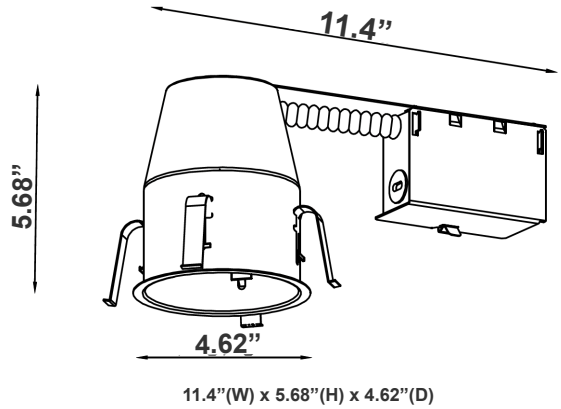

LED Recessed Housings are efficient, IC-rated fixtures designed for seamless ceiling integration. Ideal for both new construction and remodels, they offer dimming capabilities, airtight options, and excellent thermal management, making them perfect for energy-saving applications across residential and commercial spaces.

Features

- Single-wall painted steel housing with gasket for IC-rated airtight installation in insulated ceilings
- Airtight to prevent heated airflow diffusion
- IC-rated; can be directly installed on ceiling insulation lagging
- Listed for through-branch circuit wiring
- Contains nine 8-3/5" knockouts and four Romex pry-outs with strain relief
- Ground wire provided in J-box
- Three quick connectors provided on J-Box

Technical Specifications

Remodel Clips:

- Four remodel clips secure the housing and accommodate 1/2" and 5/8" ceiling materials.

Mechanical:

- Single-wall painted steel housing with gasket for IC-rated airtight installation in insulated ceilings
- Airtight to prevent heated airflow diffusion
- IC-rated; can be directly installed on ceiling insulation
- 7-Year Warranty

Junction Box:

- Listed for through-branch circuit wiring
- Contains nine 8-3/5" knockouts and four Romex pry-outs with strain relief
- Ground wire provided in J-box
- Three quick connectors provided on J-Box

Listings:

- UL listed for damp location.
- UL listed for Air Tight construction
- ETLus

Applications:

- Offer efficient, low-profile lighting for commercial, retail, and residential spaces, supporting both new construction and remodels with IC-rated, airtight options for optimal energy performance and code compliance