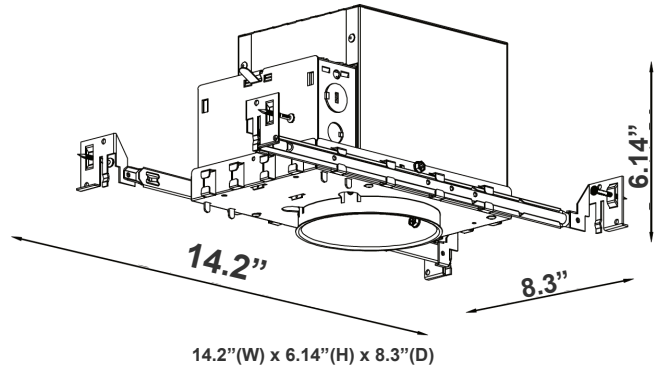

TC-RDPS4

5 2/5"(W) x 3"(H)

MODEL NO.	Wattage	Voltage	Lumens	Color Temp.
TC-RDPS4-10W-RGBW-WIFI	10W	120V	650LM	RGBW

Other Models:

HL4-ICAT

HL4RS-ICAT

HL4S-ICAT