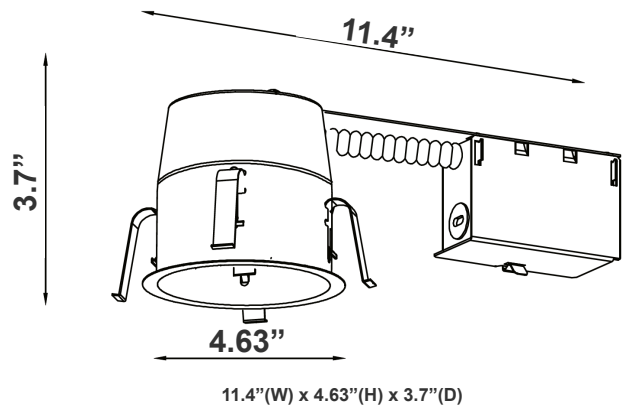

TC-RDPS4

5 2/5"(W) x 3"(H)

MODEL NO.	Wattage	Voltage	Lumens	Color Temp.
TC-RDPS4-10W-RGBW-WIFI	10W	120V	650LM	RGBW

Other Models:

HL4-ICAT

HL4RS-ICAT

HL4S-ICAT