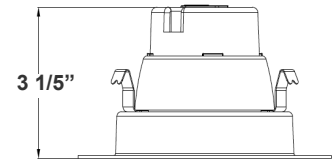

RDL4-WP

5 1/4"(D) x 3 1/5"(H)

MODEL NO.	Wattage	Voltage	Lumens	Color Temp.
RDL4-MCT5-WP	8W	120V	650LM	2700K/ 3000K/ 3500K/ 4000K/ 5000K