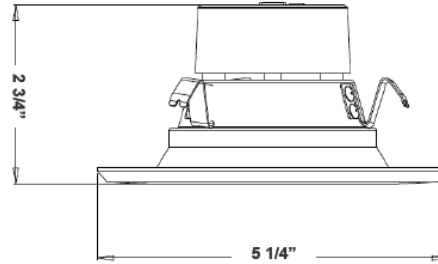

RDL4-BF

5 1/4" x 2 3/4"

MODEL NO.	Wattage	Voltage	Lumens	Color Temp.
RDL4-BF-MCT5	10W	120V	700LM	2700K/ 3000K/ 3500K/ 4000K/ 5000K
RDL4-BF-MCT5-ORB	10W	120V	700LM	2700K/ 3000K/ 3500K/ 4000K/ 5000K
RDL4-BF-MCT5-BK	10W	120V	700LM	2700K/ 3000K/ 3500K/ 4000K/ 5000K