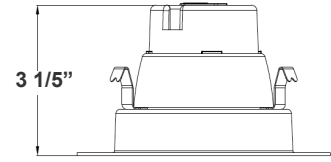

RDL4-ST

5 1/4"(D) x 3 1/5"(H)

MODEL NO.	Wattage	Voltage	Lumens	Color Temp.
RDL4-ST-MCT5	10W	120V	650LM	2700K/ 3000K/ 3500K/ 4000K/ 5000K
RDL4-ST-MCT5-ORB	10W	120V	650LM	2700K/ 3000K/ 3500K/ 4000K/ 5000K
RDL4-ST-MCT5-BK	10W	120V	650LM	2700K/ 3000K/ 3500K/ 4000K/ 5000K