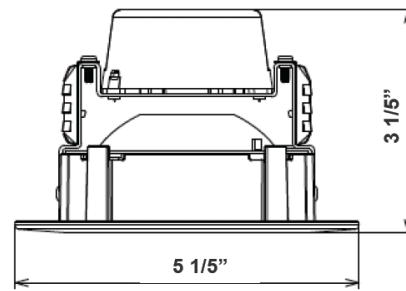

5 1/5"(D) x 3 1/5"(H)

MODEL NO.	Wattage	Voltage	Lumens	Color Temp.
RDPF4-ADJ-MCT5	10W	120V	800LM	2700K/ 3000K/ 3500K/ 4000K/ 5000K

RDP4