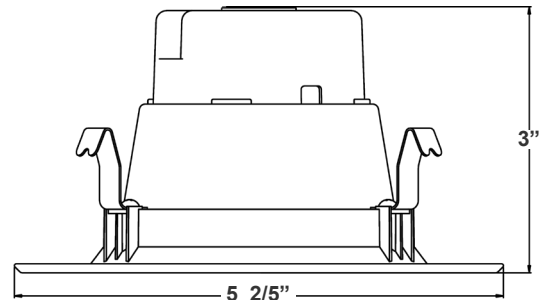

TC-RDPS4

5 2/5"(W) x 3"(H)

MODEL NO.	Wattage	Voltage	Lumens	Color Temp.
TC-RDPS4-10W-RGBW-WIFI	10W	120V	650LM	RGBW