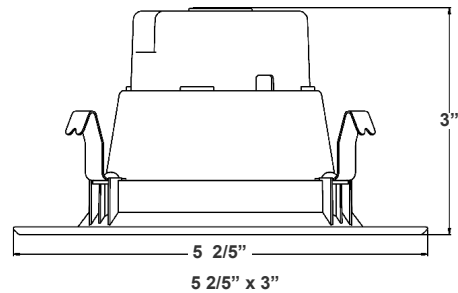

MODEL NO.	Wattage	Voltage	Lumens	Color Temp.
RDPF4-MCTP	8W/10W/13W	120V	1040LM	2700K/ 3000K/ 3500K/ 4000K/ 5000K
RDPS4-MCTP	8W/10W/13W	120V	1040LM	2700K/ 3000K/ 3500K/ 4000K/ 5000K