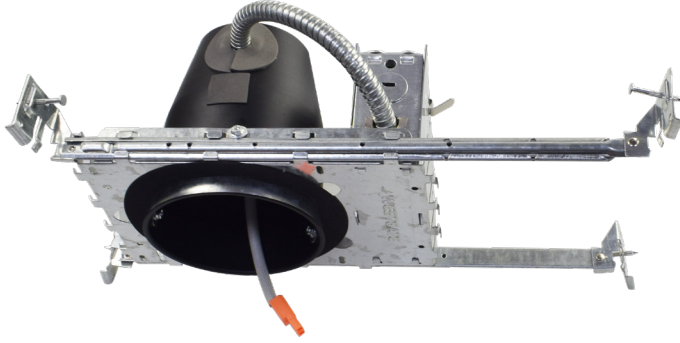

Other Models:

HL4-ICAT