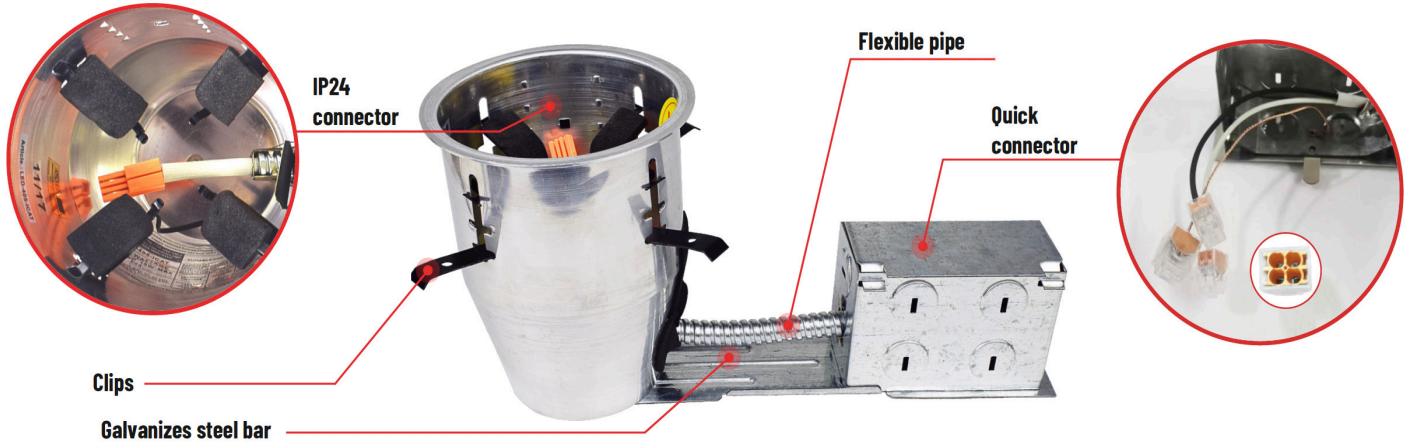

Other Views:

Top View