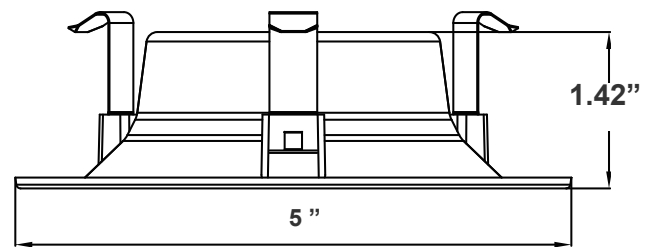

Westgate Compatible Recessed Trims:

RDD4

5"(W) x 1.42"(H)

MODEL NO.	Wattage	Voltage	Lumens	Color Temp.
RDDF4-MCT5	6.5W	120V	650LM	2700K/ 3000K/ 3500K/ 4000K/ 5000K
RDDS4-MCT5	6.5W	120V	650LM	2700K/ 3000K/ 3500K/ 4000K/ 5000K