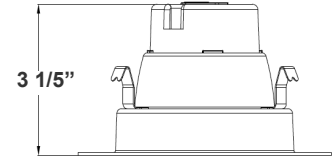

RDL4-WP

5 1/4"(D) x 3 1/5"(H)

MODEL NO.	Wattage	Voltage	Lumens	Color Temp.
RDL4-MCT5-WP	8W	120V	650LM	2700K/ 3000K/ 3500K/ 4000K/ 5000K