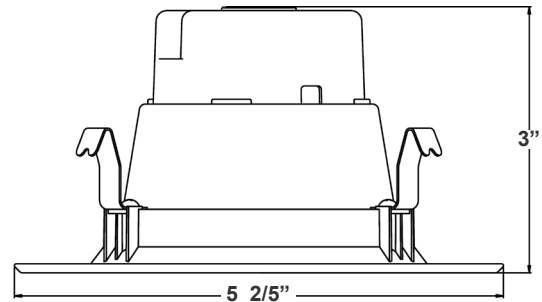

TC-RDPS4

5 2/5"(W) x 3"(H)

MODEL NO.	Wattage	Voltage	Lumens	Color Temp.
TC-RDPS4-10W-RGBW-WIFI	10W	120V	650LM	RGBW