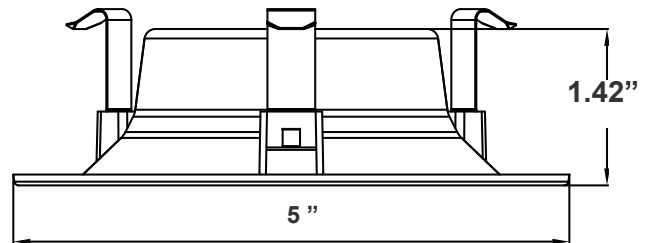

5"(W) x 1.42"(H)

MODEL NO.	Wattage	Voltage	Lumens	Color Temp.
RDDF4-MCT5	6.5W	120V	650LM	2700K/ 3000K/ 3500K/ 4000K/ 5000K
RDDS4-MCT5	6.5W	120V	650LM	2700K/ 3000K/ 3500K/ 4000K/ 5000K