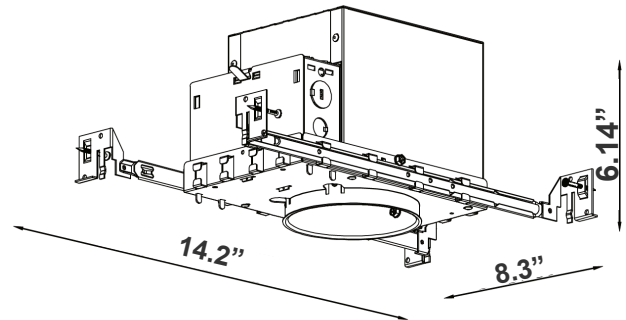

14.2"(W) x 6.14"(H) x 8.3"(D)

LED Recessed Housings are efficient, IC-rated fixtures designed for seamless ceiling integration. Ideal for both new construction and remodels, they offer dimming capabilities, airtight options, and excellent thermal management, making them perfect for energy-saving applications across residential and commercial spaces.