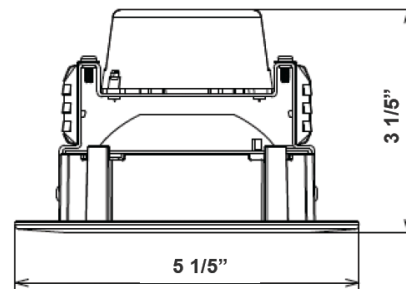

5 1/5"(D) x 3 1/5"(H)

MODEL NO.	Wattage	Voltage	Lumens	Color Temp.
RDPF4-ADJ-MCT5	10W	120V	800LM	2700K/ 3000K/ 3500K/ 4000K/ 5000K

RDP4