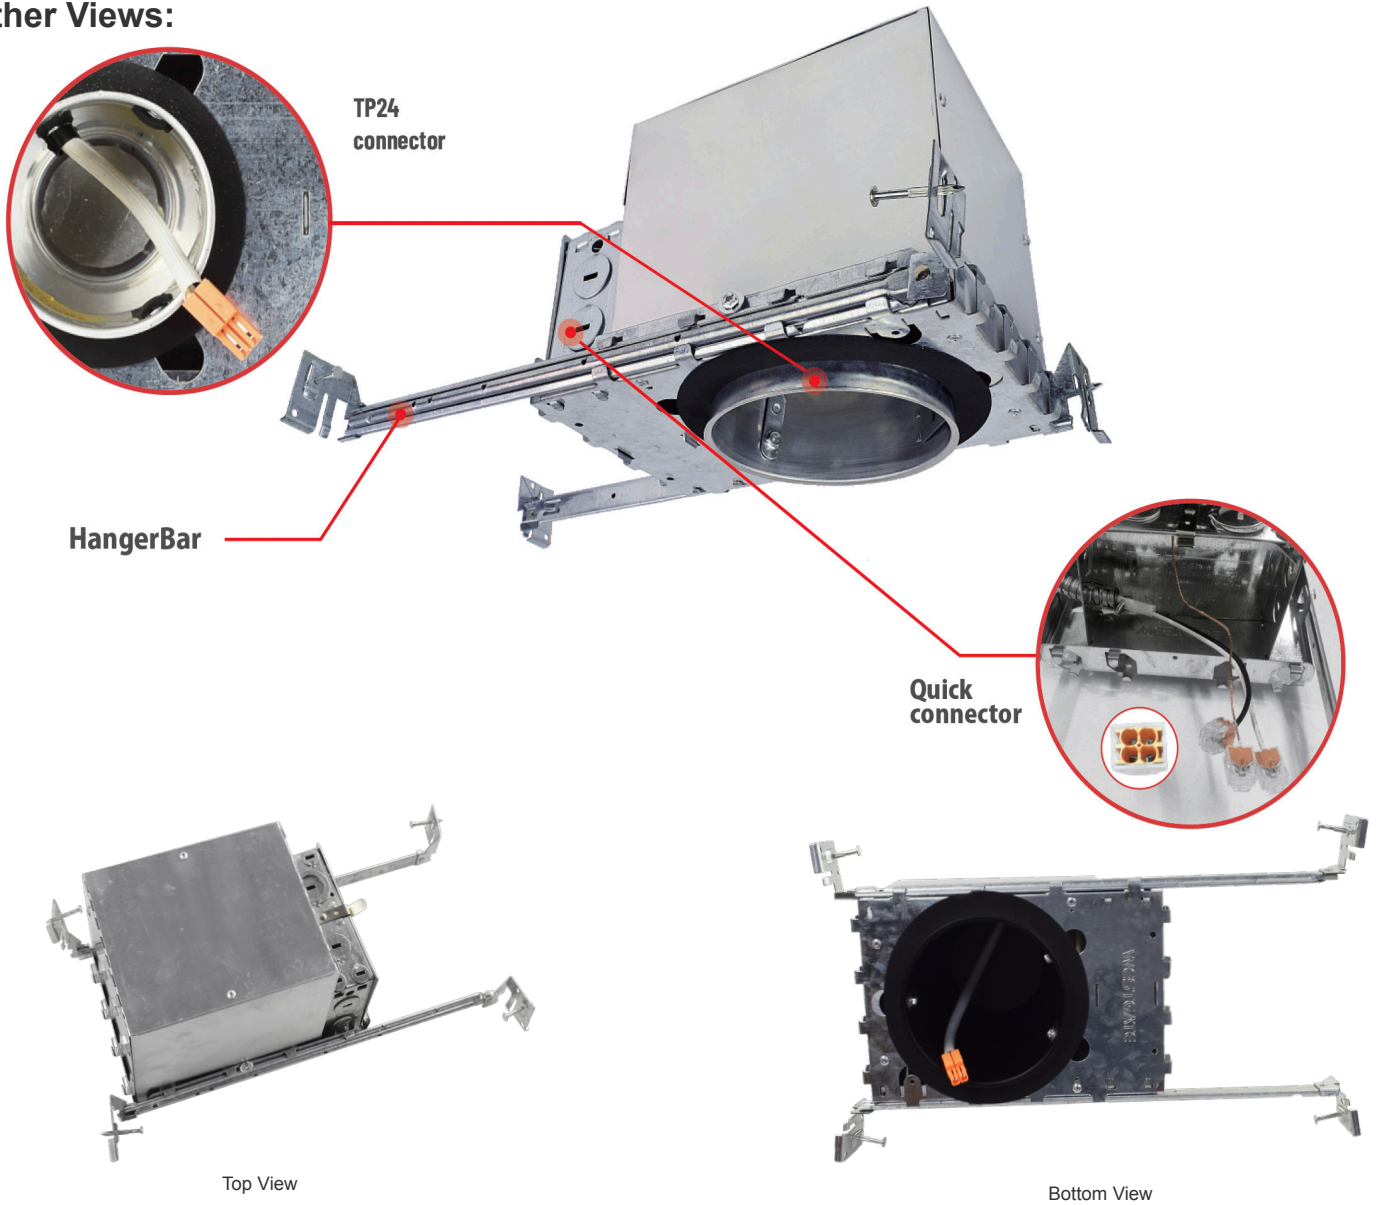

Other Views:

Top View

Bottom View

Westgate Compatible Recessed Trims:

RDD4