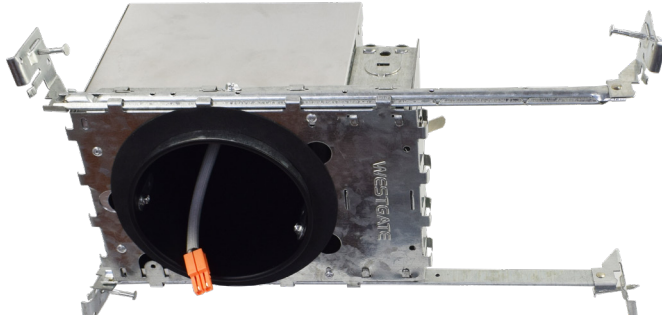

HL SERIES Indoor Lighting

HL4DW-ICAT

4In Led (TP24) Remodel Recessed Housing ICAT UL

WESTGATE
THE FUTURE IS HERE...AND IT'S QUITE BRIGHT!

Customer Name: _____

Project Name: _____

Note: _____

Type: _____

14.2"(W) x 6.14"(H) x 8.3"(D)

LED Recessed Housings are efficient, IC-rated fixtures designed for seamless ceiling integration. Ideal for both new construction and remodels, they offer dimming capabilities, airtight options, and excellent thermal management, making them perfect for energy-saving applications across residential and commercial spaces.

Features

- Single-wall painted steel housing with gasket for IC-rated airtight installation in insulated ceilings
- Airtight to prevent heated airflow diffusion
- IC-rated; can be directly installed on ceiling insulation lagging
- Listed for through-branch circuit wiring
- Contains nine 8-3/5" knockouts and four Romex pry-outs with strain relief
- Ground wire provided in J-box
- Three quick connectors provided on J-Box

Technical Specifications

Remodel Clips:

- Four remodel clips secure the housing and accommodate 1/2" and 5/8" ceiling materials.

Mechanical:

- Single-wall painted steel housing with gasket for IC-rated airtight installation in insulated ceilings
- Airtight to prevent heated airflow diffusion
- IC-rated; can be directly installed on ceiling insulation
- 7-Year Warranty