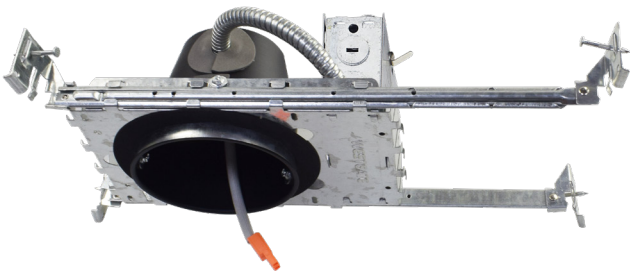

14.2"(W) x 4"(H) x 8.3"(D)