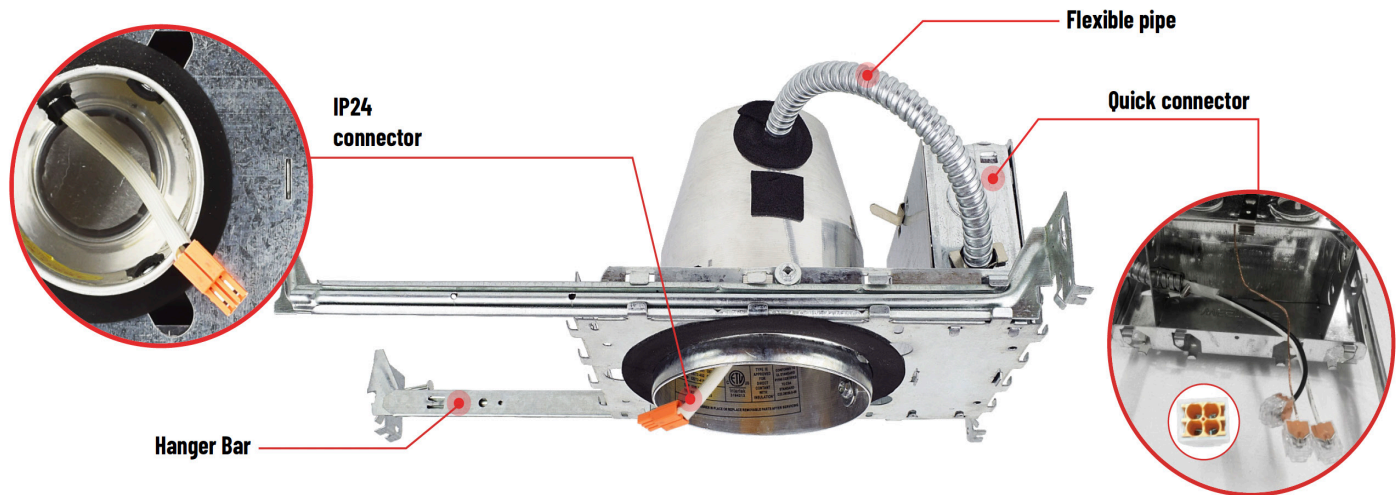

Other Views:

Top View