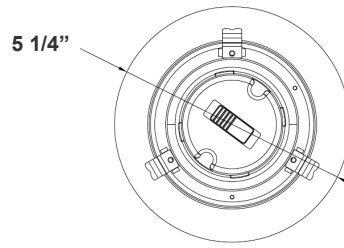

RDL4-WP

5 1/4"(D) x 3 1/5"(H)

MODEL NO.	Wattage	Voltage	Lumens	Color Temp.
RDL4-MCT5-WP	8W	120V	650LM	2700K/ 3000K/ 3500K/ 4000K/ 5000K