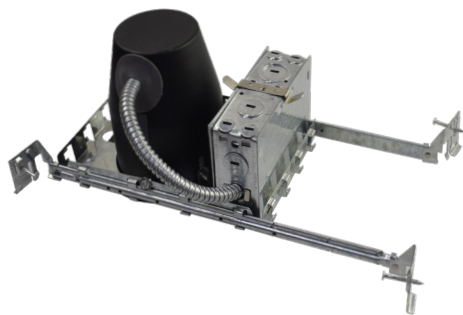

Other Views:

Top View