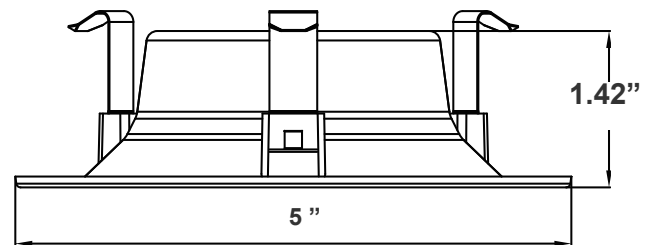

Westgate Compatible Recessed Trims:

RDD4

5"(W) x 1.42"(H)

MODEL NO.	Wattage	Voltage	Lumens	Color Temp.
RDDF4-MCT5	6.5W	120V	650LM	2700K/ 3000K/ 3500K/ 4000K/ 5000K
RDDS4-MCT5	6.5W	120V	650LM	2700K/ 3000K/ 3500K/ 4000K/ 5000K