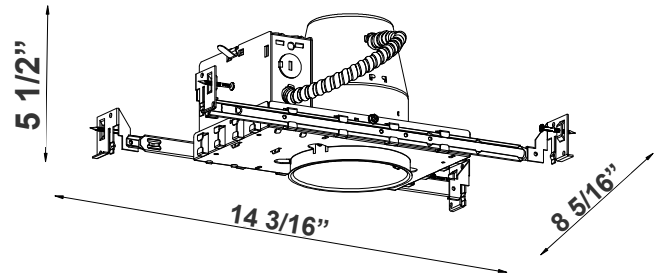

HL SERIES Indoor Lighting

HL4-ICAT

4In Led (TP24) Remodel Recessed Housing ICAT UL

WESTGATE
THE FUTURE IS HERE...AND IT'S QUITE BRIGHT!

Customer Name: _____

Project Name: _____

Note: _____

Type: _____

LED Recessed Housings are efficient, IC-rated fixtures designed for seamless ceiling integration. Ideal for both new construction and remodels, they offer dimming capabilities, airtight options, and excellent thermal management, making them perfect for energy-saving applications across residential and commercial spaces.

14 3/16"(W) x 5 1/2"(H) x 8 5/16"(D)

Features

- Single-wall painted steel housing with gasket for IC-rated airtight installation in insulated ceilings
- Airtight to prevent heated airflow diffusion
- IC-rated; can be directly installed on ceiling insulation lagging
- Listed for through-branch circuit wiring
- Contains nine 8-3/5" knockouts and four Romex pry-outs with strain relief
- Ground wire provided in J-box
- Three quick connectors provided on J-Box

Technical Specifications

Remodel Clips:

- Four remodel clips secure the housing and accommodate 1/2" and 5/8" ceiling materials.

Mechanical:

- Single-wall painted steel housing with gasket for IC-rated airtight installation in insulated ceilings
- Airtight to prevent heated airflow diffusion
- IC-rated; can be directly installed on ceiling insulation lagging

Junction Box:

- Listed for through-branch circuit wiring
- Contains nine 8-3/5" knockouts and four Romex pry-outs with strain relief
- Ground wire provided in J-box
- Three quick connectors provided on J-Box

Listings:

- UL listed for damp location.
- UL listed for Air Tight construction
- ETLus

Applications:

- Offer efficient, low-profile lighting for commercial, retail, and residential spaces, supporting both new construction and remodels with IC-rated, airtight options for optimal energy performance and code compliance

Phone: (877) 805-2252 | Fax: (877) 805-2252
www.westgatemfg.com |