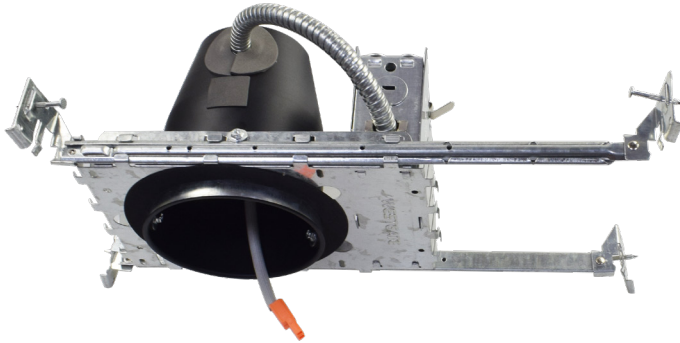

LED Recessed Housings are efficient, IC-rated fixtures designed for seamless ceiling integration. Ideal for both new construction and remodels, they offer dimming capabilities, airtight options, and excellent thermal management, making them perfect for energy-saving applications across residential and commercial spaces.

14 3/16"(W) x 5 1/2"(H) x 8 5/16"(D)

Features

- Single-wall painted steel housing with gasket for IC-rated airtight installation in insulated ceilings
- Airtight to prevent heated airflow diffusion
- IC-rated; can be directly installed on ceiling insulation lagging
- Listed for through-branch circuit wiring
- Contains nine 8-3/5" knockouts and four Romex pry-outs with strain relief
- Ground wire provided in J-box
- Three quick connectors provided on J-Box

Technical Specifications

Remodel Clips:

- Four remodel clips secure the housing and accommodate 1/2" and 5/8" ceiling materials.

Mechanical:

- Single-wall painted steel housing with gasket for IC-rated airtight installation in insulated ceilings
- Airtight to prevent heated airflow diffusion
- IC-rated; can be directly installed on ceiling insulation lagging