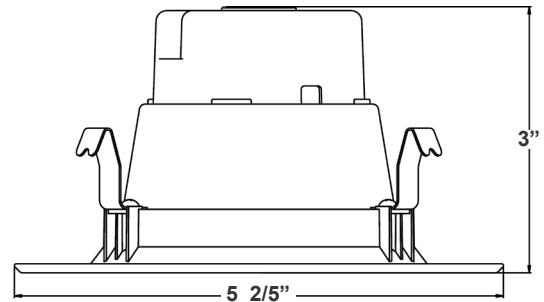

TC-RDPS4

5 2/5"(W) x 3"(H)

MODEL NO.	Wattage	Voltage	Lumens	Color Temp.
TC-RDPS4-10W-RGBW-WIFI	10W	120V	650LM	RGBW