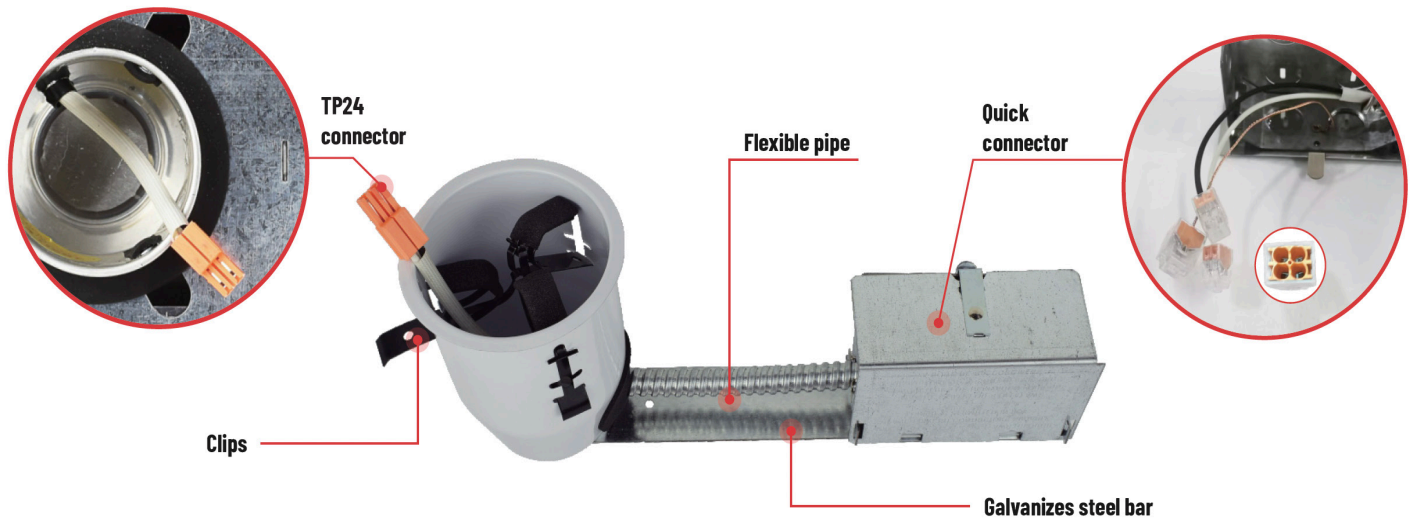

Other Views:

Top View