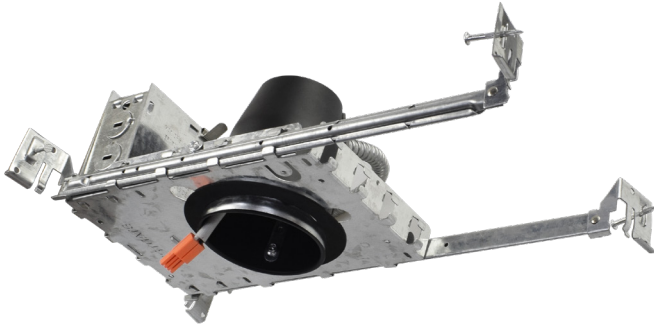

## HL3R-ICAT

3In Led (TP24) Remodel Recessed Housing ICAT UL

**WESTGATE**  
THE FUTURE IS HERE...AND IT'S QUITE BRIGHT!

Customer Name: \_\_\_\_\_

Project Name: \_\_\_\_\_

Note: \_\_\_\_\_

Type: \_\_\_\_\_

LED Recessed Housings are efficient, IC-rated fixtures designed for seamless ceiling integration. Ideal for both new construction and remodels, they offer dimming capabilities, airtight options, and excellent thermal management, making them perfect for energy-saving applications across residential and commercial spaces.

## Features

- Single-wall painted steel housing with gasket for IC-rated airtight installation in insulated ceilings
- Airtight to prevent heated airflow diffusion
- IC-rated; can be directly installed on ceiling insulation lagging
- Listed for through-branch circuit wiring
- Contains nine 8-3/5" knockouts and four Romex pry-outs with strain relief
- Ground wire provided in J-box
- Three quick connectors provided on J-Box

### Remodel Clips:

- Four remodel clips secure the housing and accommodate 1/2" and 5/8" ceiling materials.

## Westgate Compatible Recessed Trims:

RDL3-MCT5-WP

4" x 2 1/2"

MODEL NO.	Wattage	Voltage	Lumens	Color Temp.
RDL3-MCT5-WP	7W	120V	560LM	2700K/ 3000K/ 3500K/ 4000K/ 5000K

---

**Other Model:**

HL3-ICAT

14.2"(W) x 4.56"(H) x 8.3"(D)