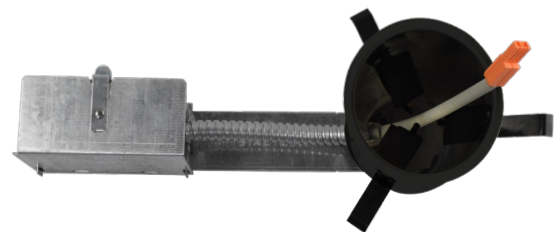

Bottom View