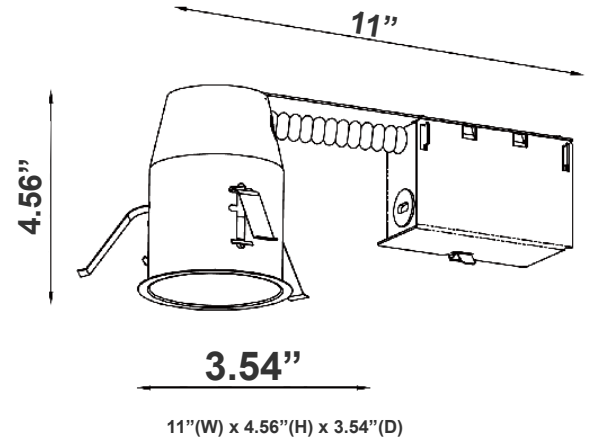

HL SERIES Indoor Lighting

HL3R-ICAT

3In Led (TP24) Remodel Recessed Housing ICAT UL

WESTGATE
THE FUTURE IS HERE...AND IT'S QUITE BRIGHT!

Customer Name: _____

Project Name: _____

Note: _____

Type: _____

LED Recessed Housings are efficient, IC-rated fixtures designed for seamless ceiling integration. Ideal for both new construction and remodels, they offer dimming capabilities, airtight options, and excellent thermal management, making them perfect for energy-saving applications across residential and commercial spaces.

Features

- Single-wall painted steel housing with gasket for IC-rated airtight installation in insulated ceilings
- Airtight to prevent heated airflow diffusion
- IC-rated; can be directly installed on ceiling insulation lagging
- Listed for through-branch circuit wiring
- Contains nine 8-3/5" knockouts and four Romex pry-outs with strain relief
- Ground wire provided in J-box
- Three quick connectors provided on J-Box

Technical Specifications

Remodel Clips:

- Four remodel clips secure the housing and accommodate 1/2" and 5/8" ceiling materials.

Mechanical:

- Single-wall painted steel housing with gasket for IC-rated airtight installation in insulated ceilings
- Airtight to prevent heated airflow diffusion
- IC-rated; can be directly installed on ceiling insulation
- 7-Year Warranty

Junction Box:

- Listed for through-branch circuit wiring
- Contains nine 8-3/5" knockouts and four Romex pry-outs with strain relief
- Ground wire provided in J-box
- Three quick connectors provided on J-Box

Listings:

- UL listed for damp location.
- UL listed for Air Tight construction
- ETLus

Applications:

- Offer efficient, low-profile lighting for commercial, retail, and residential spaces, supporting both new construction and remodels with IC-rated, airtight options for optimal energy performance and code compliance