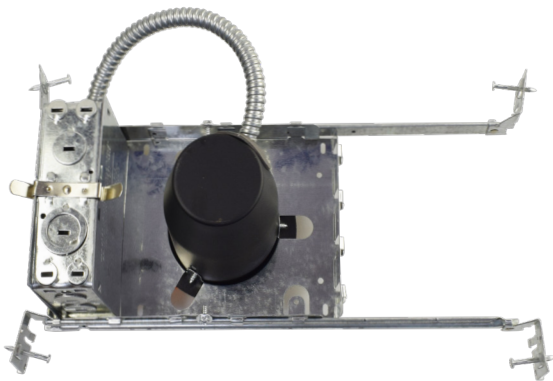

Other Views:

Top View