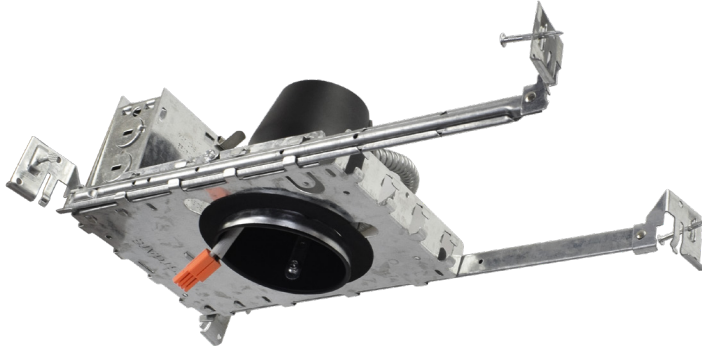

## HL3-ICAT

3In Led (TP24) Recessed Housing ICAT UL

**WESTGATE**  
THE FUTURE IS HERE...AND IT'S QUITE BRIGHT!

Customer Name: \_\_\_\_\_

Project Name: \_\_\_\_\_

Note: \_\_\_\_\_

Type: \_\_\_\_\_

14.2" (W) x 4.56" (H) x 8.3" (D)

LED Recessed Housings are efficient, IC-rated fixtures designed for seamless ceiling integration. Ideal for both new construction and remodels, they offer dimming capabilities, airtight options, and excellent thermal management, making them perfect for energy-saving applications across residential and commercial spaces.

## Features

- Single-wall painted steel housing with gasket for IC-rated airtight installation in insulated ceilings
- Airtight to prevent heated airflow diffusion
- IC-rated; can be directly installed on ceiling insulation lagging
- Listed for through-branch circuit wiring
- Contains nine 8-3/5" knockouts and four Romex pry-outs with strain relief
- Ground wire provided in J-box
- Three quick connectors provided on J-Box

### Remodel Clips:

- Four remodel clips secure the housing and accommodate 1/2" and 5/8" ceiling materials.