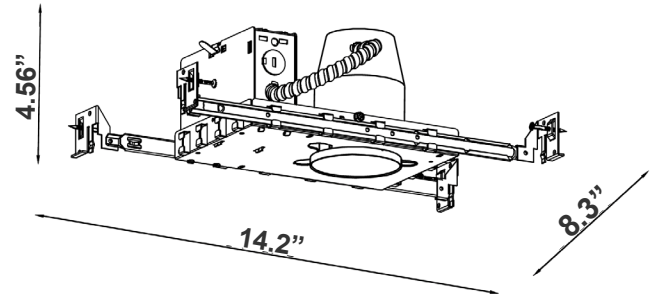

## HL3-ICAT

3In Led (TP24) Recessed Housing ICAT UL

**WESTGATE**  
THE FUTURE IS HERE...AND IT'S QUITE BRIGHT!

Customer Name: \_\_\_\_\_

Project Name: \_\_\_\_\_

Note: \_\_\_\_\_

Type: \_\_\_\_\_

14.2" (W) x 4.56" (H) x 8.3" (D)

**Other Models:**

HL3R-ICAT

11"(W) x 4.56"(H) x 3.54"(D)