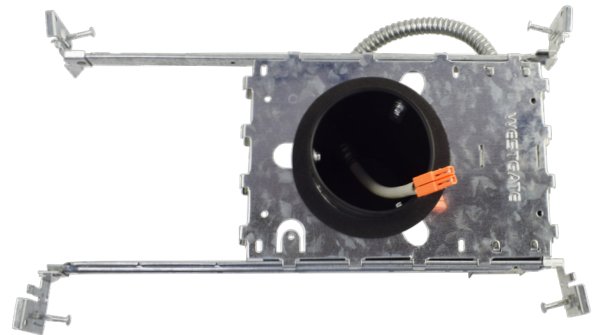

Features

- Single-wall painted steel housing with gasket for IC-rated airtight installation in insulated ceilings
- Airtight to prevent heated airflow diffusion
- IC-rated; can be directly installed on ceiling insulation lagging
- Listed for through-branch circuit wiring
- Contains nine 8-3/5" knockouts and four Romex pry-outs with strain relief
- Ground wire provided in J-box
- Three quick connectors provided on J-Box

Technical Specifications

Remodel Clips:

- Four remodel clips secure the housing and accommodate 1/2" and 5/8" ceiling materials.

Mechanical:

- Single-wall painted steel housing with gasket for IC-rated airtight installation in insulated ceilings
- Airtight to prevent heated airflow diffusion
- IC-rated; can be directly installed on ceiling insulation lagging

Listings:

- UL listed for damp location.
- UL listed for Air Tight construction
- ETLus

Applications:

- Offer efficient, low-profile lighting for commercial, retail, and residential spaces, supporting both new construction and remodels with IC-rated, airtight options for optimal energy performance and code compliance

Other Views:

Top View

Bottom View

Westgate Compatible Recessed Trims:

RDL3-MCT5-WP

MODEL NO.	Wattage	Voltage	Lumens	Color Temp.
RDL3-MCT5-WP	7W	120V	560LM	2700K/ 3000K/ 3500K/ 4000K/ 5000K

Other Models:

HL3R-ICAT