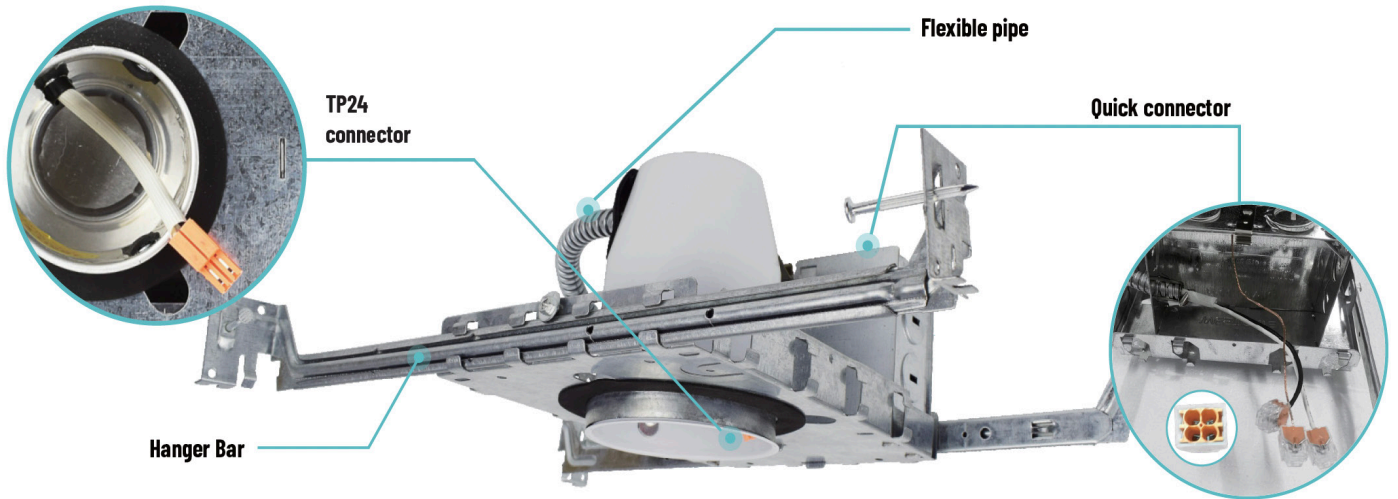

Other Views:

Top View