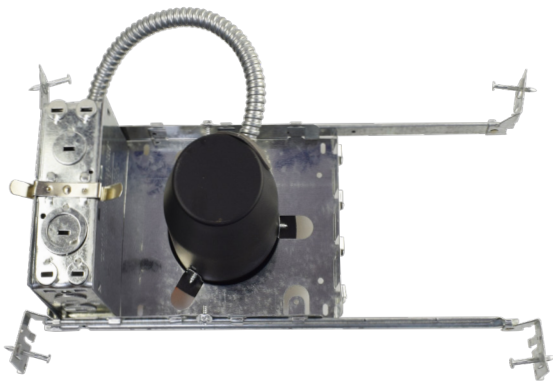

Features

- Single-wall painted steel housing with gasket for IC-rated airtight installation in insulated ceilings
- Airtight to prevent heated airflow diffusion
- IC-rated; can be directly installed on ceiling insulation lagging
- Listed for through-branch circuit wiring
- Contains nine 8-3/5" knockouts and four Romex pry-outs with strain relief
- Ground wire provided in J-box
- Three quick connectors provided on J-Box

Technical Specifications

Remodel Clips:

- Four remodel clips secure the housing and accommodate 1/2" and 5/8" ceiling materials.

Mechanical:

- Single-wall painted steel housing with gasket for IC-rated airtight installation in insulated ceilings
- Airtight to prevent heated airflow diffusion
- IC-rated; can be directly installed on ceiling insulation lagging

Listings:

- UL listed for damp location.
- UL listed for Air Tight construction
- ETLus

Applications:

- Offer efficient, low-profile lighting for commercial, retail, and residential spaces, supporting both new construction and remodels with IC-rated, airtight options for optimal energy performance and code compliance

Other Views:

Top View

Bottom View

Westgate Compatible Recessed Trims:

RDL3-MCT5-WP

MODEL NO.	Wattage	Voltage	Lumens	Color Temp.
RDL3-MCT5-WP	7W	120V	560LM	2700K/ 3000K/ 3500K/ 4000K/ 5000K

Other Models:

HL3R-ICAT