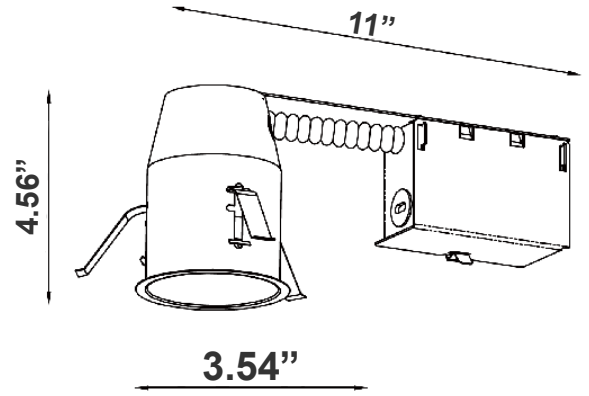

Technical Specifications

Remodel Clips:

- Four remodel clips secure the housing and accommodate 1/2" and 5/8" ceiling materials.

Mechanical:

- Single-wall painted steel housing with gasket for IC-rated airtight installation in insulated ceilings
- Airtight to prevent heated airflow diffusion
- IC-rated; can be directly installed on ceiling insulation lagging

11"(W) x 4.56"(H) x 3.54"(D)