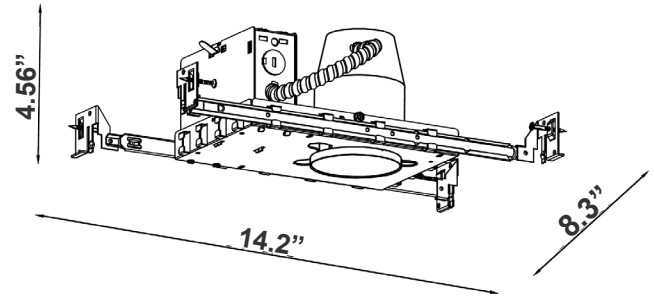

14.2" (W) x 4.56" (H) x 8.3" (D)

LED Recessed Housings are efficient, IC-rated fixtures designed for seamless ceiling integration. Ideal for both new construction and remodels, they offer dimming capabilities, airtight options, and excellent thermal management, making them perfect for energy-saving applications across residential and commercial spaces.

Features

- Single-wall painted steel housing with gasket for IC-rated airtight installation in insulated ceilings
- Airtight to prevent heated airflow diffusion
- IC-rated; can be directly installed on ceiling insulation lagging
- Listed for through-branch circuit wiring
- Contains nine 8-3/5" knockouts and four Romex pry-outs with strain relief
- Ground wire provided in J-box
- Three quick connectors provided on J-Box

Technical Specifications

Remodel Clips:

- Four remodel clips secure the housing and accommodate 1/2" and 5/8" ceiling materials.

Mechanical:

- Single-wall painted steel housing with gasket for IC-rated airtight installation in insulated ceilings
- Airtight to prevent heated airflow diffusion
- IC-rated; can be directly installed on ceiling insulation lagging

11"(W) x 4.56"(H) x 3.54"(D)