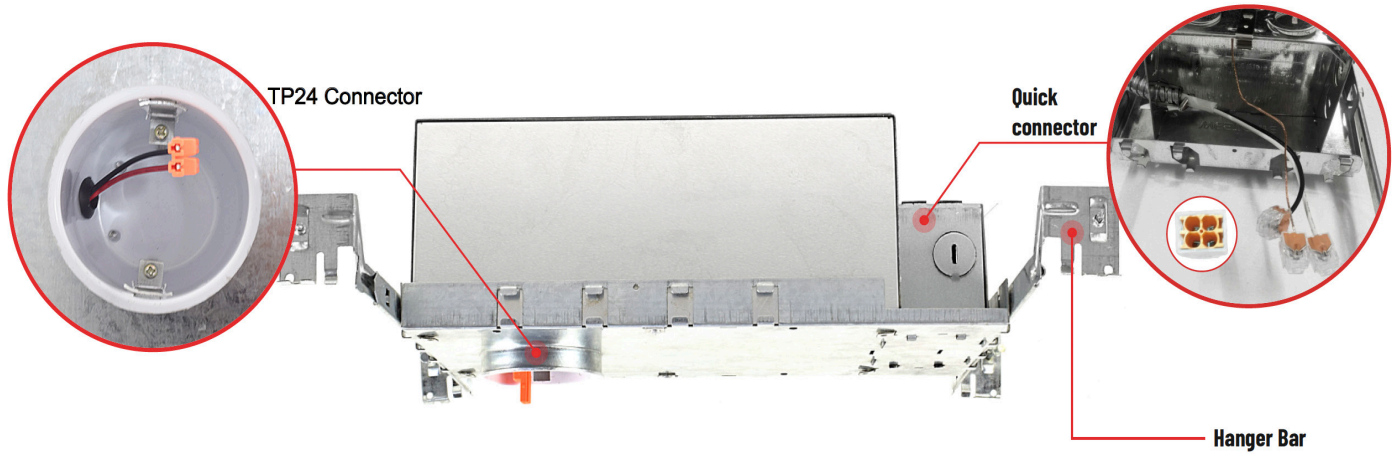

Other Views:

Top View