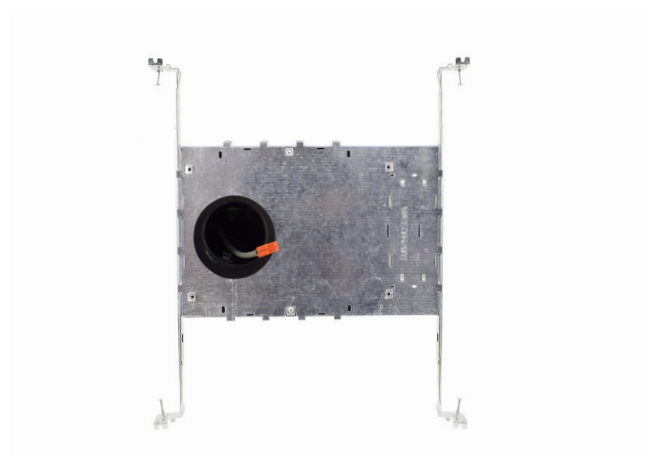

## HL2DW-ICAT

2In Led (TP24) Double-Wall Recessed Housing ICAT UL

**WESTGATE**  
THE FUTURE IS HERE...AND IT'S QUITE BRIGHT!

Customer Name: \_\_\_\_\_

Project Name: \_\_\_\_\_

Note: \_\_\_\_\_

Type: \_\_\_\_\_

## Features

- Single-wall painted steel housing with gasket for IC-rated airtight installation in insulated ceilings
- Airtight to prevent heated airflow diffusion
- IC-rated; can be directly installed on ceiling insulation lagging
- Listed for through-branch circuit wiring
- Contains nine 8-3/5" knockouts and four Romex pry-outs with strain relief
- Ground wire provided in J-box
- Three quick connectors provided on J-Box

### Applications:

- Offer efficient, low-profile lighting for commercial, retail, and residential spaces, supporting both new construction and remodels with IC-rated, airtight options for optimal energy performance and code compliance

**Other Views:**

Top View

Bottom View

**Westgate Compatible Recessed Trims:**

RDPS2-MCT5

2"(H) x 3"(D)

MODEL NO.	Wattage	Voltage	Lumens	Color Temp.
RDPS2-MCT5	7W	120V	600LM	2700K/ 3000K/ 3500K/ 4000K/ 5000K