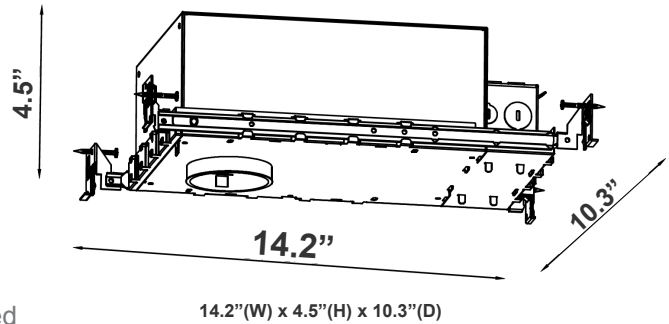

## HL2DW-ICAT

2In Led (TP24) Double-Wall Recessed Housing ICAT UL

**WESTGATE**  
THE FUTURE IS HERE...AND IT'S QUITE BRIGHT!

Customer Name: \_\_\_\_\_

Project Name: \_\_\_\_\_

Note: \_\_\_\_\_

Type: \_\_\_\_\_