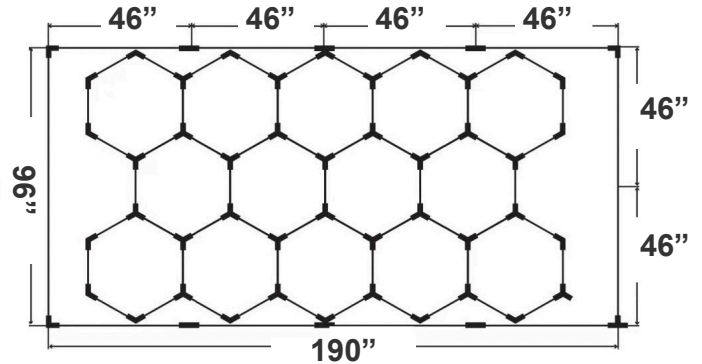

HEX SERIES Commercial Lighting

HEX-96X190-534W-30K-UNIV
HEX CAR SHOP DECORATIVE LIGHT KIT WITH FRAME 96in X 190in

Customer Name: _____
Project Name: _____
Note: _____ | Type: _____

A Hexagon LED Ceiling Light Fixture is a modern and stylish lighting solution featuring a geometric hexagonal design. It provides energy-efficient LED lighting, offering bright, uniform illumination for various indoor spaces. The fixture's sleek, contemporary look adds a touch of elegance to any room, while its low-profile design ensures it blends seamlessly with different decor styles. Ideal for living rooms, kitchens, or offices, it combines functionality and aesthetics in one innovative light fixture.

Tube width: 46" (16W)
Tube Length: 18" (6W)

96"(H) x 190"(W)

Features

- 5-Year Warranty
- White Finish
- Lens: Polycarbonate
- Rated Life: 50,000 Hours

Technical Specifications

Electrical:

- Voltage: 120-277V AC 50/60Hz
- Wattage: 46" 16W/PCS, 18" 6W/PCS
- Total Power 534W
- Power Factor: >0.9
- Efficacy: 120-130LM/W

Lighting:

- SMD 2835
- Total Lumens: 69420LM Max.
- Color Rendering Index: CRI ≥ 80
- Color Temperatures: 3000K
- Beam Angle: 120°
- Rated Life: 50,000 Hours

Mechanical:

- Premium Materials: Full PC Housing, Aluminum PCB inside
- Easy Installation: Two ways and Y-shaped connectors
- IP44 Suitable for damp location
- Operating Temperature: -4°F ~ 113°F
- 5-Year Warranty

Performance Table: HEX-96X190-534W-30K-UNIV

MODEL NO.	Wattage	Voltage	Lumens	Color Temp.	LPW
HEX-96X190-534W-30K-UNIV	534W	120~277V	69420LM	3000K	120-130

Sample Ordering

Model	Size	Wattage	Color Temp.	Style.				
HEX	-	96X190	-	534W	-	30K	-	UNIV