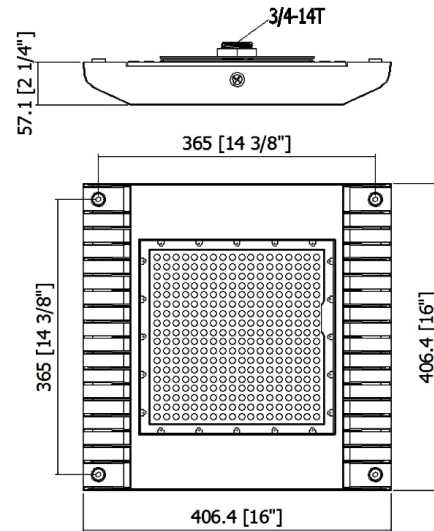

Shown with optional sensor
(Not included)

DIMENSIONS:

MODEL	WATTS	VOLTAGE	LUMENS	COLOR TEMP
GSS-150W-50K	150W	100~277VAC	20558LM	5000K

OPTIONAL ACCESSORIES:

MODEL	DESCRIPTION
SK618	Outdoor PIR Multi-Level Programmable Motion Sensor Controls 0-10V LED Drivers - 120-277V AC
SK618-RC	Needed to set SK618