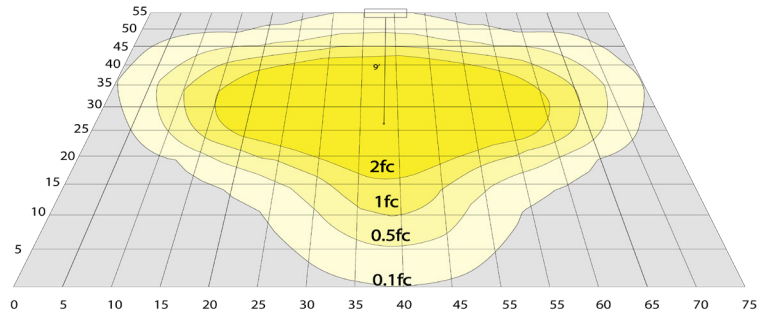

### Lighting:

- Multi CCT and Power: Selectable Switch Inside Of The Fixture
- Dimmable: 0~10V Dimming
- LED: SMD 3030
- Total Lumens: 22500LM Max.
- Color Temperature: 3000K/4000K/5000K
- Color Rendering index: >70
- Beam Angle: Type V (150° X 150°)
- Lifespan: 70000 Hrs.

## Photometrics: GPX-90-150W-MCTP-BM

BUD Rating: B1-U1-G0

20W 5000K, Area 55'x 75' Mounting Height: 9'