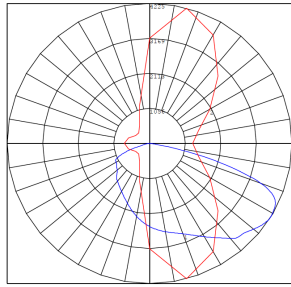

## Photometrics: GPX-90-150W-MCTP-BM

BUD Rating: B1-U1-G0

20W 5000K, Area 55'x 75' Mounting Height: 9'