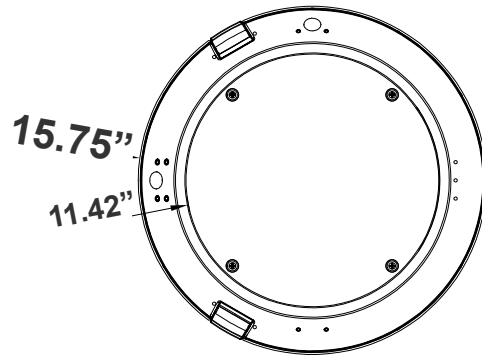

# GPX SERIES Outdoor Lighting

GPX-90-150W-MCTP-BM  
POST DISK LIGHT WITH BELL MOUNT POLE ADAPTER

**MCTP** Multi Color Temperature & Multi Power/Wattage (Selectable)

**WESTGATE**  
THE FUTURE IS HERE...AND IT'S QUITE BRIGHT!

Customer Name: \_\_\_\_\_

Project Name: \_\_\_\_\_

Note: \_\_\_\_\_ | Type: \_\_\_\_\_

Bell Mount for 2-3/8 Poles

15 3/4" (D) X 5.31" (H)

Ideal for airports, auto dealerships, corporate offices, education, government, healthcare, industrial warehouses, municipal parking, gas stations, convenient stores, recreation and public venues, restaurants, hospitality, retail and grocery stores.