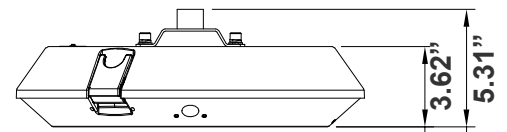

Customer Name: \_\_\_\_\_

Project Name: \_\_\_\_\_

Note: \_\_\_\_\_ | Type: \_\_\_\_\_

Bell Mount for 2-3/8 Poles

15 3/4" (D) X 5.31" (H)

Ideal for airports, auto dealerships, corporate offices, education, government, healthcare, industrial warehouses, municipal parking, gas stations, convenient stores, recreation and public venues, restaurants, hospitality, retail and grocery stores.