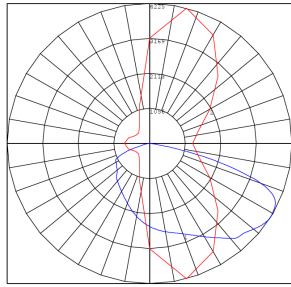

BUD Rating: B1-U1-G0

20W 5000K, Area55'x 75' Mounting Height: 9'

Other Views:

Slip Fitter

Lens View

Top View

Performance Table: GPX-22-75W-MCTP-A1

| MODEL NO. | Wattage | Voltage | Lumens | Color Temp. | BUG Rating | LPW |
|--------------------|--------------------------|----------|---------------------------------------|----------------|------------|-----|
| GPX-22-75W-MCTP-A1 | 22W 37W 56W 75W | 120-277V | 3300LM 5550LM 8400LM 11250LM | 4000K 5000K | B1-U1-G0 | 150 |