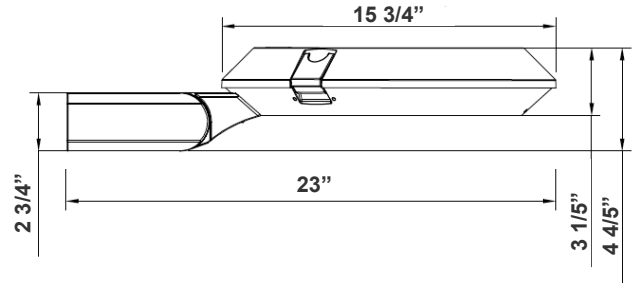

Project Name: _____

Note: _____ | Type: _____

SLIP FITTER

23" (W) X 4 4/5" (H)
Inside Diameter: 2 3/4"

Ideal for airports, auto dealerships, corporate offices, education, government, healthcare, industrial warehouses, municipal parking, gas stations, convenient stores, recreation and public venues, restaurants, hospitality, retail and grocery stores.

Mechanical:

- Aluminum Housing , Outdoor Powder Coated
- Adjustable Slip Fitter Mount Fits on up to 2-3/8" Poles/ Arms
- Programmable Bi-Level Motion Sensor & Emergency Backup Options
- EPA Rating: 2.78 Square Feet
- Operating Temperature: -86°F~122°F
- IP Rating: IP66, Suitable for Wet Locations
- 7-Year Warranty