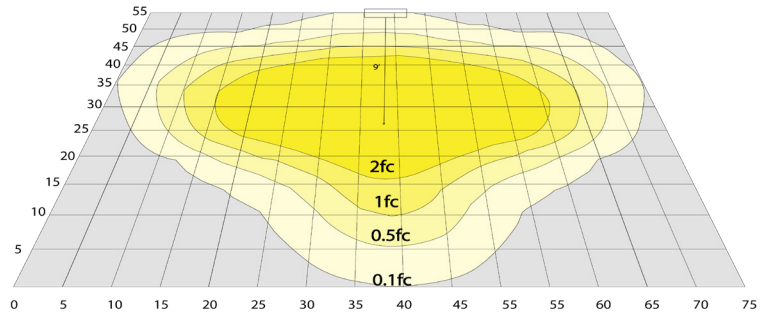

Lighting:

- Multi CCT and Power: Selectable Switch Inside Of The Fixture
- Dimmable: 0~10V Dimming
- LED: SMD 3030
- Total Lumens: 11250LM Max.
- Color Temperature: 4000K/5000K
- Color Rendering index: >70
- Beam Angle: Type V (150° X 150°)
- Lifespan: 70000 Hrs.

BUD Rating: B1-U1-G0

20W 5000K, Area55'x 75' Mounting Height: 9'

Other Views:

Slip Fitter

Lens View

Top View

Performance Table: GPX-22-75W-MCTP-A1

| MODEL NO. | Wattage | Voltage | Lumens | Color Temp. | BUG Rating | LPW |
|--------------------|--------------------------|----------|---------------------------------------|----------------|------------|-----|
| GPX-22-75W-MCTP-A1 | 22W 37W 56W 75W | 120-277V | 3300LM 5550LM 8400LM 11250LM | 4000K 5000K | B1-U1-G0 | 150 |