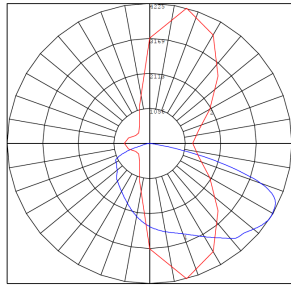

## Photometrics: GPX-22-75W-MCTP-PWM

BUD Rating: B1-U1-G0

20W 5000K, Area55'x 75' Mounting Height: 9'