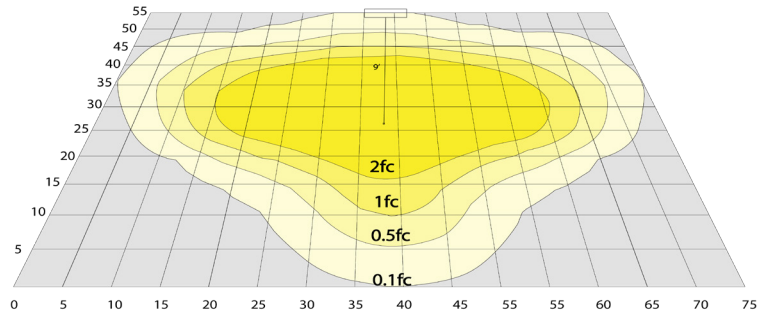

20W 5000K, Area55'x 75' Mounting Height: 9'