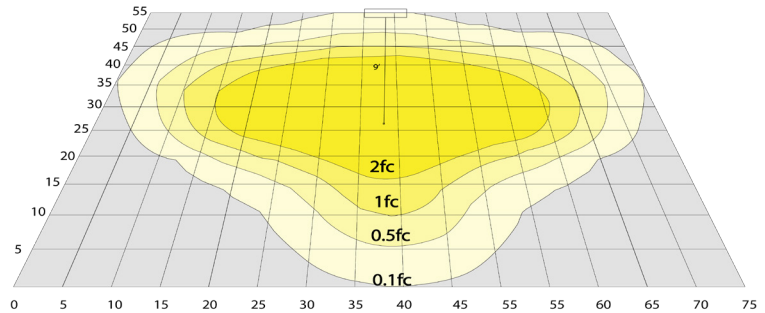

Lighting:

- Multi CCT and Power: Selectable Switch Inside Of The Fixture
- Dimmable: 0~10V Dimming
- LED: SMD 3030
- Total Lumens: 11250LM Max.
- Color Temperature: 4000K/5000K
- Color Rendering index: >70
- Beam Angle: Type V (150° X 150°)
- Lifespan: 70000 Hrs.

BUD Rating: B1-U1-G0

20W 5000K, Area55'x 75' Mounting Height: 9'

Other Views:

Pole/Wall Mount

Lens View

Top View

Performance Table: GPX-22-75W-MCTP-PWM

MODEL NO.	Wattage	Voltage	Lumens	Color Temp.	BUG Rating	LPW
GPX-22-75W-MCTP-PWM	22W 37W 56W 75W	120-277V	3300LM 5550LM 8400LM 11250LM	4000K 5000K	B1-U1-G0	150