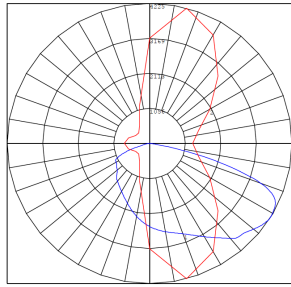

BUD Rating: B1-U1-G0

20W 5000K, Area55'x 75' Mounting Height: 9'

Other Views:

Pole/Wall Mount

Lens View

Top View

Performance Table: GPX-22-75W-MCTP-PWM

MODEL NO.	Wattage	Voltage	Lumens	Color Temp.	BUG Rating	LPW
GPX-22-75W-MCTP-PWM	22W 37W 56W 75W	120-277V	3300LM 5550LM 8400LM 11250LM	4000K 5000K	B1-U1-G0	150