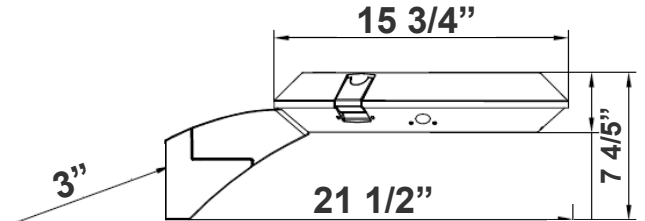

21 1/2"(W) X 7 4/5"(H)

Ideal for airports, auto dealerships, corporate offices, education, government, healthcare, industrial warehouses, municipal parking, gas stations, convenient stores, recreation and public venues, restaurants, hospitality, retail and grocery stores.

Features

- Aluminum Housing ,Outdoor Powder Coated
- 7-Year Warranty
- Multi CCT and Power: Selectable Switch Inside Of The Fixture

Technical Specifications

Electrical:

- Voltage: 100-277V AC 50/60Hz
- Wattage: 22W/37W/56W/75W
- Power Factor: 0.95
- Efficacy: 150LM/W

Mechanical:

- Aluminum Housing , Outdoor Powder Coated
- Pole/Wall Mount. Fits on Square Poles & Up to 5" Dia. Round Poles
- Programmable Bi-Level Motion Sensor & Emergency Backup Options
- EPA Rating: 2.78 Square Feet
- Operating Temperature: -86°F~122°F
- IP Rating: IP66, Suitable for Wet Locations
- 7-Year Warranty

Lighting:

- Multi CCT and Power: Selectable Switch Inside Of The Fixture
- Dimmable: 0~10V Dimming
- LED: SMD 3030
- Total Lumens: 11250LM Max.
- Color Temperature: 4000K/5000K
- Color Rendering index: >70
- Beam Angle: Type V (150° X 150°)
- Lifespan: 70000 Hrs.

Applications:

- Ideal For Garden, Amusement Park, Residential Quarter , Industrial Park And Pedestrian street.

Phone: (877) 805-2252 | Fax: (877) 805-2252
www.westgatemfg.com