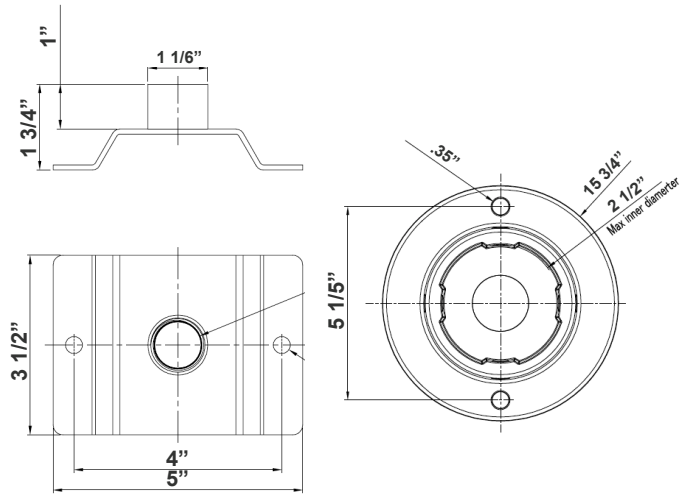

Customer Name: _____

Project Name: _____

Note: _____

Type: _____

PIPE MOUNT BRACKET

15 3/4" (D) X 3 1/2" (H)

Ideal for airports, auto dealerships, corporate offices, education, government, healthcare, industrial warehouses, municipal parking, gas stations, convenient stores, recreation and public venues, restaurants, hospitality, retail and grocery stores.

Mechanical:

- Aluminum Housing , Outdoor Powder Coated
- 3/4" NPT Threaded Hub On The Top Allows Stem Mounting
- Programmable Bi-Level Motion Sensor & Emergency Backup Options
- EPA Rating: 2.78 Square Feet
- Operating Temperature: -86°F~122°F
- IP Rating: IP66, Suitable for Wet Locations
- 7-Year Warranty

BUD Rating: B1-U1-G0

20W 5000K, Area55'x 75' Mounting Height: 9'

Other Views:

(Pipe is not included)

Mounting Bracket

Lens View

Top View

Performance Table: GPX-22-75W-MCTP-PM75