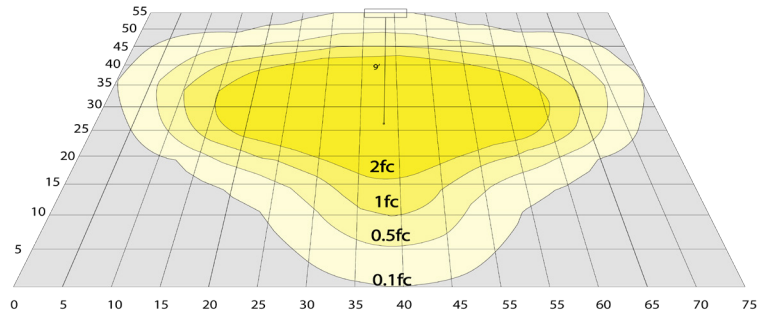

Lighting:

- Multi CCT and Power: Selectable Switch Inside Of The Fixture
- Dimmable: 0~10V Dimming
- LED: SMD 3030
- Total Lumens: 11250LM Max.
- Color Temperature: 4000K/5000K
- Color Rendering index: >70
- Beam Angle: Type V (150° X 150°)
- Lifespan: 70000 Hrs.

BUD Rating: B1-U1-G0

20W 5000K, Area55'x 75' Mounting Height: 9'

Other Views:

(Pipe is not included)

Mounting Bracket

Lens View

Top View

Performance Table: GPX-22-75W-MCTP-PM75