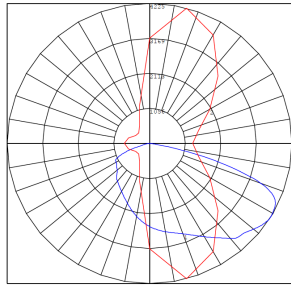

BUD Rating: B1-U1-G0

20W 5000K, Area55'x 75' Mounting Height: 9'

Other Views:

(Pipe is not included)

Mounting Bracket

Lens View

Top View

Performance Table: GPX-22-75W-MCTP-PM75