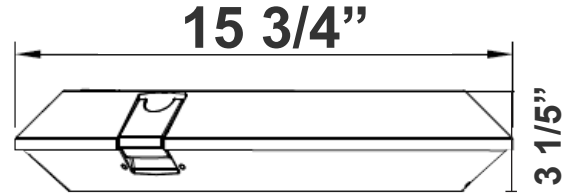

WESTGATE
THE FUTURE IS HERE...AND IT'S QUITE BRIGHT!

Customer Name: _____

Project Name: _____

Note: _____ Type: _____

15 3/4" (W) X 4 3/5" (H)

Features

- Aluminum Housing , Outdoor Powder Coated
- 7-Year Warranty
- Multi CCT and Power: Selectable Switch Inside Of The Fixture