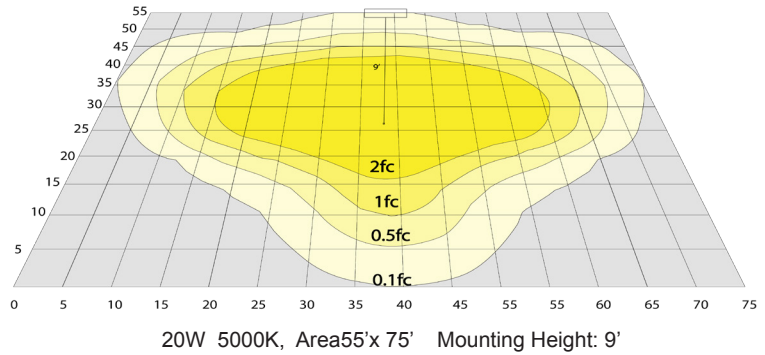

Photometrics: GPX-22-75W-MCTP-CM

Other Views:

Mounting Bracket

Top View

Performance Table: GPX-22-75W-MCTP-CM

MODEL NO.	Wattage	Voltage	Lumens	Color Temp.	BUG Rating	LPW
GPX-22-75W-MCTP-CM	22W 37W 56W 75W	120-277V	3300LM 5550LM 8400LM 11250LM	4000K 5000K	B1-U1-G0	150

Sample Ordering

Model	Min. Watt	Max. Watt	Color Temp.	Mount
GPX	22	75W	MCTP	CM

Factory Installed Options:

- Blank = No Option
- OPT-EM-OD2INT = INTERNAL EMERGENCY BACK UP BATTERY
- OPT-3MPC = MICROWAVE PHOTOCELL
- OPT-CLR-95(BK/GR/SR/WH) = COLOR PAINT
- OPT-SEN-3MR-3 = BI-LEVEL MICROWAVE SENSOR
- WEC-8RC = REMOTE CONTROL
- OPT-WP-480V = 480V OPTION
- OPT-GPX-LENS-TYPE2S = FACTORY- INSTALLED TYPE 2 LENS
- OPT-GPX-LENS-TYPE3S = FACTORY- INSTALLED TYPE 3 LENS
- OPT-GPX-LENS-FL = FACTORY- INSTALLED FROSTED GLASS LENS

FACTORY INSTALLED OPTIONS: