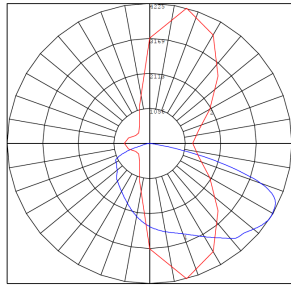

Photometrics: GPX-22-75W-MCTP-CM

BUD Rating: B1-U1-G0