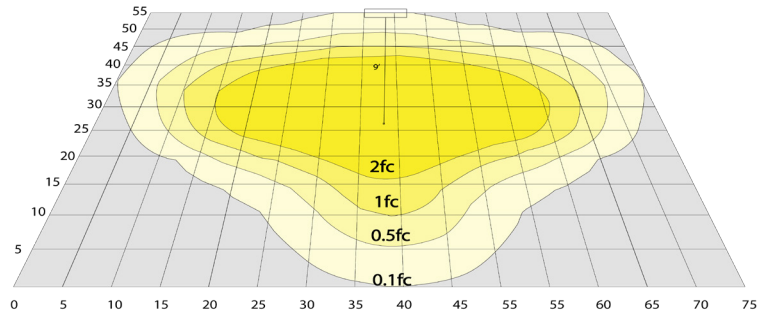

### Lighting:

- Multi CCT and Power: Selectable Switch Inside Of The Fixture
- Dimmable: 0~10V Dimming
- LED: SMD 3030
- Total Lumens: 11250LM Max.
- Color Temperature: 4000K/5000K
- Color Rendering index: >70
- Beam Angle: Type V (150° X 150°)
- Lifespan: 70000 Hrs.

## Photometrics: GPX-22-75W-MCTP-CAT

BUD Rating: B1-U1-G0

20W 5000K, Area 55'x 75' Mounting Height: 9'

## Other Views:

Side View

Lens View

Top View