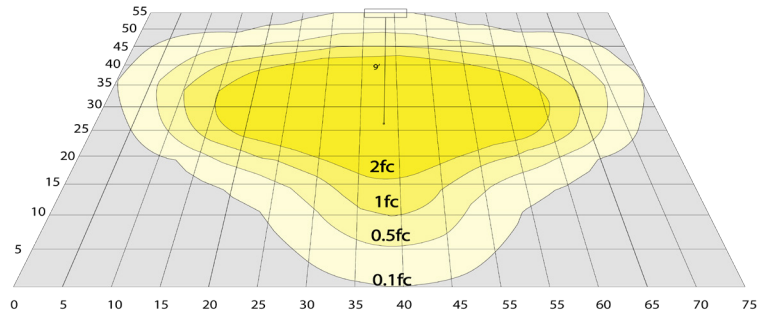

Lighting:

- Multi CCT and Power: Selectable Switch Inside Of The Fixture
- Dimmable: 0~10V Dimming
- LED: SMD 3030
- Total Lumens: 11250LM Max.
- Color Temperature: 4000K/5000K
- Color Rendering index: >70
- Beam Angle: Type V (150° X 150°)
- Lifespan: 70000 Hrs.

BUD Rating: B1-U1-G0

20W 5000K, Area 55'x 75' Mounting Height: 9'

Other Views:

Twin Arm Mount

Lens View

Top View

Performance Table: GPX-22-75W-MCTP-A2

MODEL NO.	Wattage	Voltage	Lumens	Color Temp.	BUG Rating	LPW
GPX-22-75W-MCTP-A2	22W 37W 56W 75W	120-277V	3300LM 5550LM 8400LM 11250LM	4000K 5000K	B1-U1-G0	150