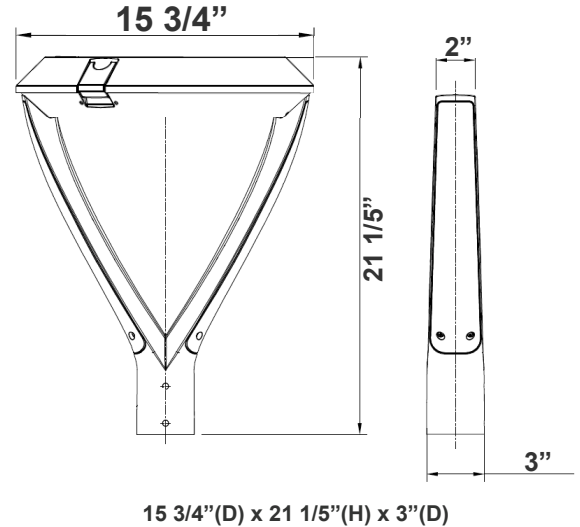

Ideal for airports, auto dealerships, corporate offices, education, government, healthcare, industrial warehouses, municipal parking, gas stations, convenient stores, recreation and public venues, restaurants, hospitality, retail and grocery stores.

Features

- Aluminum Housing ,Outdoor Powder Coated
- 7-Year Warranty
- Multi CCT and Power: Selectable Switch Inside Of The Fixture

Technical Specifications

Electrical:

- Voltage: 100-277V AC 50/60Hz
- Wattage: 22W/37W/56W/75W
- Power Factor: 0.95
- Efficacy: 150LM/W

Mechanical:

- Aluminum Housing , Outdoor Powder Coated
- Twin (Double) Arm Fits On 2-3/4" Poles
- For 2-3/8" OD Pole/Pipe
- Programmable Bi-Level Motion Sensor & Emergency Backup Options
- EPA Rating: 2.78 Square Feet
- Operating Temperature: -86°F~122°F
- IP Rating: IP66, Suitable for Wet Locations
- 7-Year Warranty

Lighting:

- Multi CCT and Power: Selectable Switch Inside Of The Fixture
- Dimmable: 0~10V Dimming
- LED: SMD 3030
- Total Lumens: 11250LM Max.
- Color Temperature: 4000K/5000K
- Color Rendering index: >70
- Beam Angle: Type V (150° X 150°)
- Lifespan: 70000 Hrs.

Applications:

- Ideal For Garden, Amusement Park, Residential Quarter , Industrial Park And Pedestrian street.

Phone: (877) 805-2252 | Fax: (877) 805-2252
www.westgatemfg.com