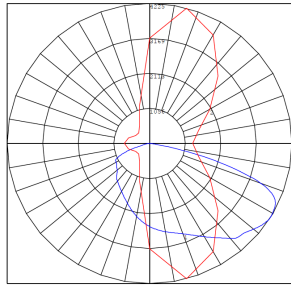

BUD Rating: B1-U1-G0

20W 5000K, Area 55'x 75' Mounting Height: 9'

Other Views:

Twin Arm Mount

Lens View

Top View

Performance Table: GPX-22-75W-MCTP-A2

MODEL NO.	Wattage	Voltage	Lumens	Color Temp.	BUG Rating	LPW
GPX-22-75W-MCTP-A2	22W 37W 56W 75W	120-277V	3300LM 5550LM 8400LM 11250LM	4000K 5000K	B1-U1-G0	150