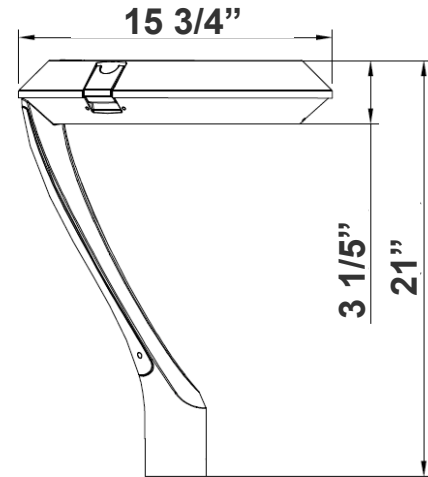

15 3/4" (W) X 21"(H)
Inside Diameter: 2 3/4"

Features

- Aluminum Housing ,Outdoor Powder Coated
- 7-Year Warranty
- Multi CCT and Power: Selectable Switch Inside Of The Fixture

Technical Specifications

Electrical: