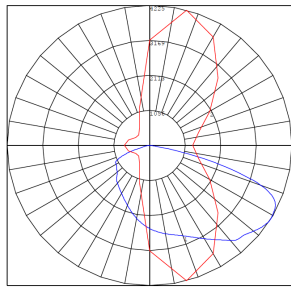

BUD Rating: B1-U1-G0

20W 5000K, Area55'x 75' Mounting Height: 9'

Other Views:

Single Arm Mount

Lens View

Top View

Performance Table: GPX-22-75W-MCTP-A1

MODEL NO.	Wattage	Voltage	Lumens	Color Temp.	BUG Rating	LPW
GPX-22-75W-MCTP-A1	22W 37W 56W 75W	120-277V	3300LM 5550LM 8400LM 11250LM	4000K 5000K	B1-U1-G0	150