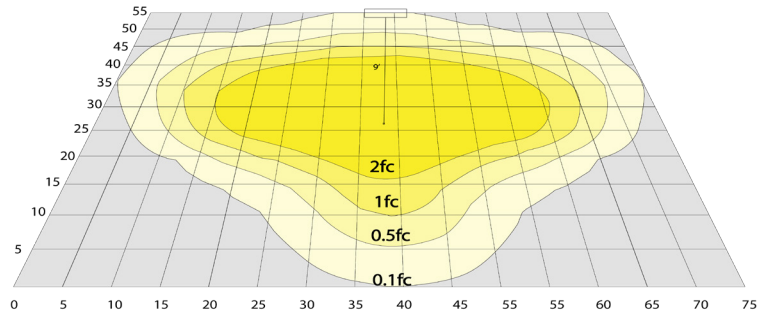

Lighting:

- Multi CCT and Power: Selectable Switch Inside Of The Fixture
- Dimmable: 0~10V Dimming
- LED: SMD 3030
- Total Lumens: 11250LM Max.
- Color Temperature: 4000K/5000K
- Color Rendering index: >70
- Beam Angle: Type V (150° X 150°)
- Lifespan: 70000 Hrs.

BUD Rating: B1-U1-G0

20W 5000K, Area55'x 75' Mounting Height: 9'

Other Views:

Single Arm Mount

Lens View

Top View

Performance Table: GPX-22-75W-MCTP-A1

MODEL NO.	Wattage	Voltage	Lumens	Color Temp.	BUG Rating	LPW
GPX-22-75W-MCTP-A1	22W 37W 56W 75W	120-277V	3300LM 5550LM 8400LM 11250LM	4000K 5000K	B1-U1-G0	150