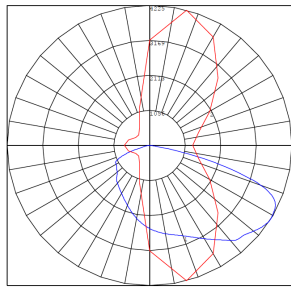

BUD Rating: B1-U1-G0

20W 5000K, Area55'x 75' Mounting Height: 9'

Other Views:

Pole/Wall Mount

Lens View

Top View

Performance Table: GPX-18-60W-MCTP-PWM

| MODEL NO. | Wattage | Voltage | Lumens | Color Temp. | BUG Rating | LPW |
|---------------------|--------------------------|----------|--------------------------------------|-------------------------|------------|-----|
| GPX-18-60W-MCTP-PWM | 18W 30W 45W 60W | 120-277V | 2700LM 4500LM 6750LM 9000LM | 3000K 4000K 5000K | B1-U1-G0 | 150 |