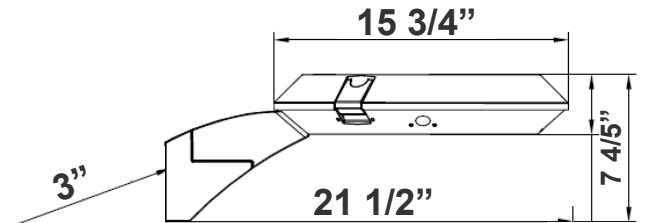

Project Name: _____

Note: _____

Type: _____

POLE/WALL MOUNT

21 1/2"(W) X 7 4/5"(H)

Ideal for airports, auto dealerships, corporate offices, education, government, healthcare, industrial warehouses, municipal parking, gas stations, convenient stores, recreation and public venues, restaurants, hospitality, retail and grocery stores.