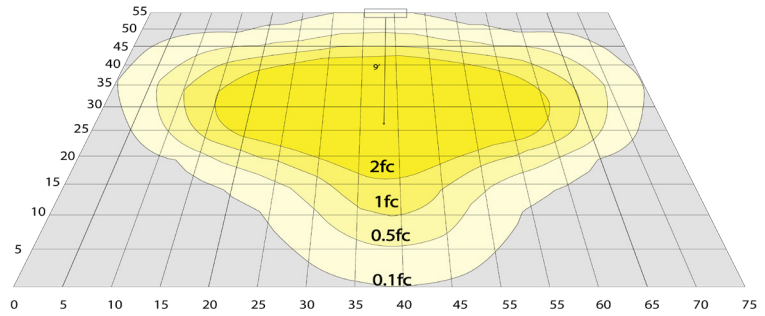

Lighting:

- Multi CCT and Power: Selectable Switch Inside Of The Fixture
- Dimmable: 0~10V Dimming
- LED: SMD 3030
- Total Lumens: 9000LM Max.
- Color Temperature: 3000K/4000K/5000K
- Color Rendering index: >70
- Beam Angle: Type V (150° X 150°)
- Lifespan: 70000 Hrs.

Applications:

- Ideal For Garden, Amusement Park, Residential Quater , Industrial Park And Pedestrian street.

Photometrics: GPX-18-60W-MCTP-PM75

BUD Rating: B1-U1-G0

20W 5000K, Area55'x 75' Mounting Height: 9'

Other Views:

(Pipe is not included)

Mounting Bracket

Lens View

Top View

Performance Table: GPX-18-60W-MCTP-PM75

MODEL NO.	Wattage	Voltage	Lumens	Color Temp.	BUG Rating	LPW
GPX-18-60W-MCTP-PM75	18W 30W 45W 60W	120-277V	2700LM 4500LM 6750LM 9000LM	3000K 4000K 5000K	B1-U1-G0	150