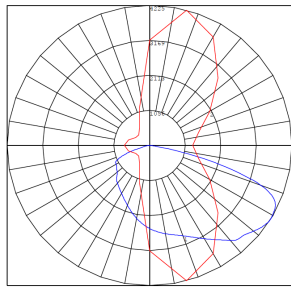

Photometrics: GPX-18-60W-MCTP-PM75

BUD Rating: B1-U1-G0