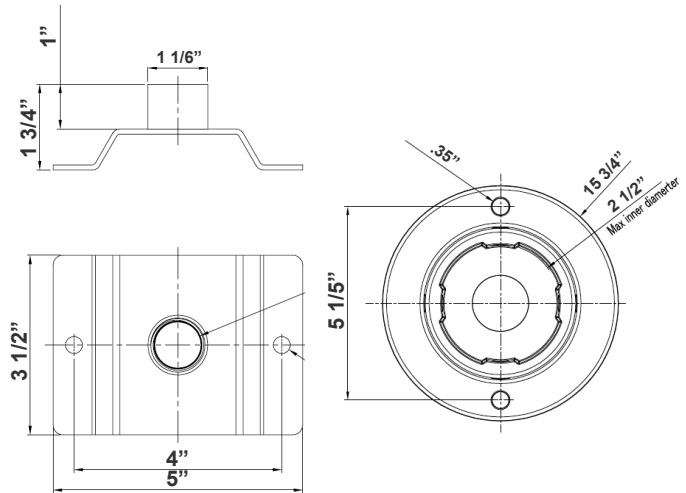

Customer Name: _____
Project Name: _____
Note: _____ | Type: _____

15 3/4" (D) X 3 1/2" (H)

Features

- Aluminum Housing ,Outdoor Powder Coated
- 7-Year Warranty
- Multi CCT and Power: Selectable Switch Inside Of The Fixture

Technical Specifications

Electrical:

- Voltage: 100-277V AC 50/60Hz
- Wattage: 18W/30W/45W/60W
- Power Factor: 0.95
- Efficacy: 150LM/W

Mechanical:

- Aluminum Housing , Outdoor Powder Coated
- 3/4" NPT Threaded Hub On The Top Allows Stem Mounting
- Programmable Bi-Level Motion Sensor & Emergency Backup Options
- EPA Rating: 2.78 Square Feet
- Operating Temperature: -86°F~122°F
- IP Rating: IP66, Suitable for Wet Locations
- 7-Year Warranty

Applications:

- Ideal For Garden, Amusement Park, Residential Quater , Industrial Park And Pedestrian street.

Photometrics: GPX-18-60W-MCTP-PM75

BUD Rating: B1-U1-G0

20W 5000K, Area55'x 75' Mounting Height: 9'