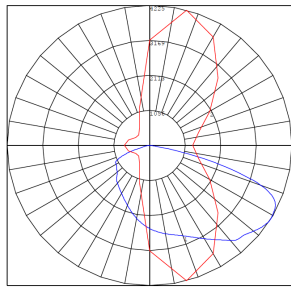

Photometrics: GPX-18-60W-MCTP-CM

BUD Rating: B1-U1-G0