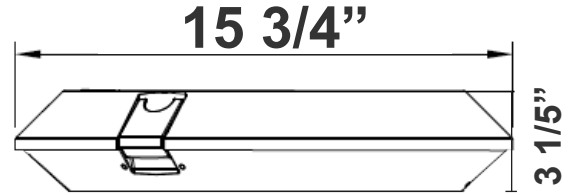

15 3/4" (W) X 4 3/5" (H)

Features

- Aluminum Housing , Outdoor Powder Coated
- 7-Year Warranty
- Multi CCT and Power: Selectable Switch Inside Of The Fixture

Technical Specifications

Electrical:

- Voltage: 100-277V AC 50/60Hz
- Wattage: 18W/30W/45W/60W
- Power Factor: 0.95
- Efficacy: 150LM/W

Mechanical:

- Aluminum Housing , Outdoor Powder Coated
- Ceiling Mount Bracket Fits on any 3" or 4" Junction Boxes with 1/2" KO on The Center
- Programmable Bi-Level Motion Sensor & Emergency Backup Options
- EPA Rating: 2.78 Square Feet
- Operating Temperature: -86°F~122°F
- IP Rating: IP66, Suitable for Wet Locations
- 7-Year Warranty

Lighting:

- Multi CCT and Power: Selectable Switch Inside Of The Fixture
- Dimmable: 0~10V Dimming
- LED: SMD 3030
- Total Lumens: 9000LM Max.
- Color Temperature: 3000K/4000K/5000K
- Color Rendering index: >70
- Beam Angle: Type V (150° X 150°)
- Lifespan: 70000 Hrs.

Applications:

- Ideal For Garden, Amusement Park, Residential Quarter , Industrial Park And Pedestrian street.

Phone: (877) 805-2252 | Fax: (877) 805-2252
www.westgatemfg.com

WG-04062022