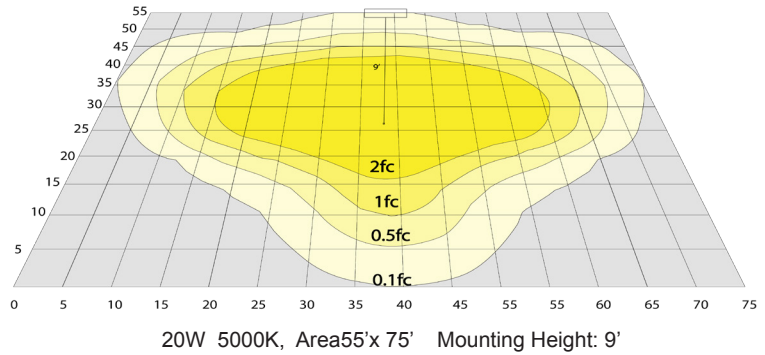

Photometrics: GPX-18-60W-MCTP-CM

Other Views:

Mounting Bracket

Top View

Performance Table: GPX-18-60W-MCTP-CM

MODEL NO.	Wattage	Voltage	Lumens	Color Temp.	BUG Rating	LPW
GPX-18-60W-MCTP-CM	18W 30W 45W 60W	120-277V	2700LM 4500LM 6750LM 9000LM	3000K 4000K 5000K	B1-U1-G0	150

Sample Ordering

Model	Min. Watt	Max. Watt	Color Temp.	Mount
GPX	18	60W	MCTP	CM

Factory Installed Options:

- Blank = No Option
- OPT-EM-OD2INT = INTERNAL EMERGENCY BACK UP BATTERY
- OPT-3MPC = MICROWAVE PHOTOCELL
- OPT-CLR-95(BK/GR/SR/WH) = COLOR PAINT
- OPT-SEN-3MR-3 = BI-LEVEL MICROWAVE SENSOR
- WEC-8RC = REMOTE CONTROL
- OPT-WP-480V = 480V OPTION
- OPT-GPX-LENS-TYPE2S = FACTORY- INSTALLED TYPE 2 LENS
- OPT-GPX-LENS-TYPE3S = FACTORY- INSTALLED TYPE 3 LENS
- OPT-GPX-LENS-FL = FACTORY- INSTALLED FROSTED GLASS LENS

FACTORY INSTALLED OPTIONS: