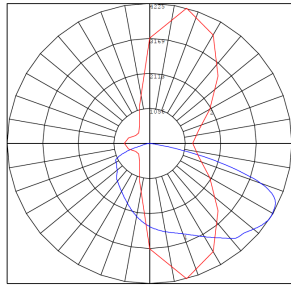

BUD Rating: B1-U1-G0

20W 5000K, Area 55'x 75' Mounting Height: 9'

Other Views:

Side View

Lens View

Top View

Performance Table: GPX-18-60W-MCTP-CAT

MODEL NO.	Wattage	Voltage	Lumens	Color Temp.	BUG Rating	LPW
GPX-18-60W-MCTP-CAT	18W 30W 45W 60W	120-277V	2700LM 4500LM 6750LM 9000LM	3000K 4000K 5000K	B1-U1-G0	150