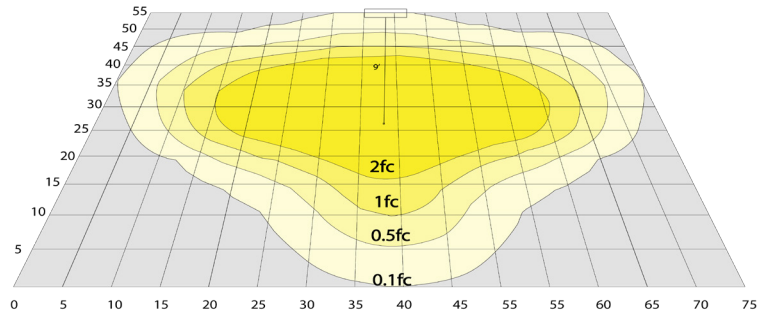

Lighting:

- Multi CCT and Power: Selectable Switch Inside Of The Fixture
- Dimmable: 0~10V Dimming
- LED: SMD 3030
- Total Lumens: 9000LM Max.
- Color Temperature: 3000K/4000K/5000K
- Color Rendering index: >70
- Beam Angle: Type V (150° X 150°)
- Lifespan: 70000 Hrs.

BUD Rating: B1-U1-G0

20W 5000K, Area 55'x 75' Mounting Height: 9'

Other Views:

Side View

Lens View

Top View

Performance Table: GPX-18-60W-MCTP-CAT

MODEL NO.	Wattage	Voltage	Lumens	Color Temp.	BUG Rating	LPW
GPX-18-60W-MCTP-CAT	18W 30W 45W 60W	120-277V	2700LM 4500LM 6750LM 9000LM	3000K 4000K 5000K	B1-U1-G0	150