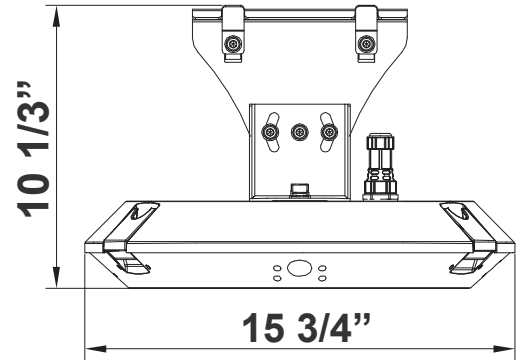

15 3/4" (W) X 10 1/3" (H)

Features

- Aluminum Housing ,Outdoor Powder Coated
- 7-Year Warranty
- Multi CCT and Power: Selectable Switch Inside Of The Fixture

Technical Specifications

Electrical:

- Voltage: 100-277V AC 50/60Hz
- Wattage: 18W/30W/45W/60W
- Power Factor: 0.95
- Efficacy: 150LM/W