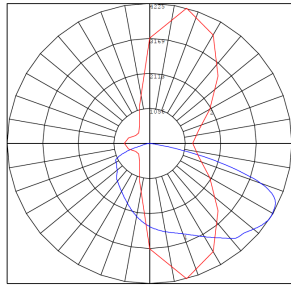

## Photometrics: GPX-18-60W-MCTP-A2

BUD Rating: B1-U1-G0

20W 5000K, Area55'x 75' Mounting Height: 9'