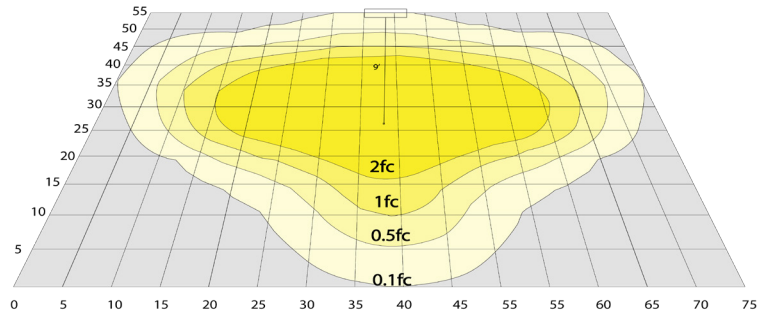

### Lighting:

- Multi CCT and Power: Selectable Switch Inside Of The Fixture
- Dimmable: 0~10V Dimming
- LED: SMD 3030
- Total Lumens: 9000LM Max.
- Color Temperature: 3000K/4000K/5000K
- Color Rendering index: >70
- Beam Angle: Type V (150° X 150°)
- Lifespan: 70000 Hrs.

## Photometrics: GPX-18-60W-MCTP-A2

BUD Rating: B1-U1-G0

20W 5000K, Area55'x 75' Mounting Height: 9'