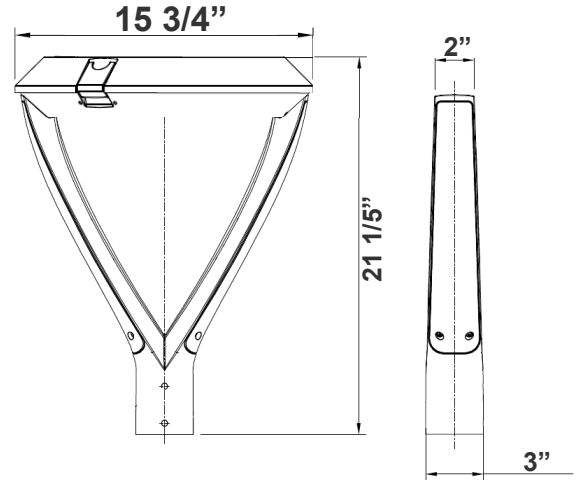

Customer Name: \_\_\_\_\_

Project Name: \_\_\_\_\_

Note: \_\_\_\_\_

Type: \_\_\_\_\_

TWIN ARM Mount

15 3/4" (D) x 21 1/5" (H) x 3" (D)

Ideal for airports, auto dealerships, corporate offices, education, government, healthcare, industrial warehouses, municipal parking, gas stations, convenient stores, recreation and public venues, restaurants, hospitality, retail and grocery stores.