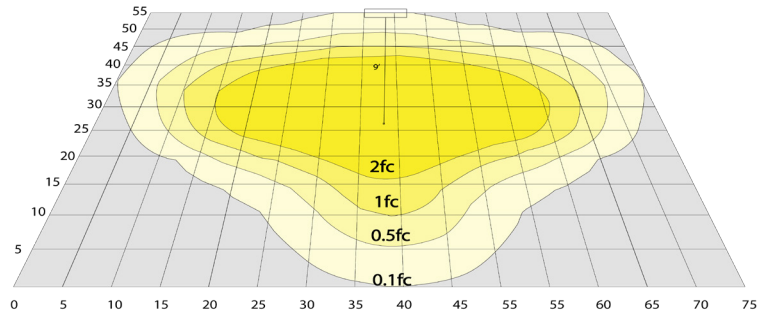

Lighting:

- Multi CCT and Power: Selectable Switch Inside Of The Fixture
- Dimmable: 0~10V Dimming
- LED: SMD 3030
- Total Lumens: 9000LM Max.
- Color Temperature: 3000K/4000K/5000K
- Color Rendering index: >70
- Beam Angle: Type V (150° X 150°)
- Lifespan: 70000 Hrs.

BUD Rating: B1-U1-G0

20W 5000K, Area55'x 75' Mounting Height: 9'

Other Views:

Twin Arm Mount

Lens View

Top View

Performance Table: GPX-18-60W-MCTP-A2

MODEL NO.	Wattage	Voltage	Lumens	Color Temp.	BUG Rating	LPW
GPX-18-60W-MCTP-A2	18W 30W 45W 60W	120-277V	2700LM 4500LM 6750LM 9000LM	3000K 4000K 5000K	B1-U1-G0	150