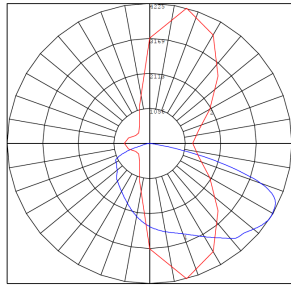

BUD Rating: B1-U1-G0

20W 5000K, Area55'x 75' Mounting Height: 9'

Other Views:

Twin Arm Mount

Lens View

Top View

Performance Table: GPX-18-60W-MCTP-A2

MODEL NO.	Wattage	Voltage	Lumens	Color Temp.	BUG Rating	LPW
GPX-18-60W-MCTP-A2	18W 30W 45W 60W	120-277V	2700LM 4500LM 6750LM 9000LM	3000K 4000K 5000K	B1-U1-G0	150