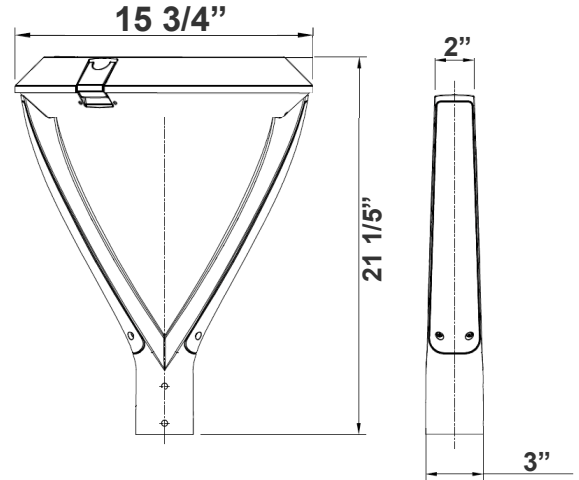

Project Name: _____

Note: _____

Type: _____

TWIN ARM Mount

15 3/4" (D) x 21 1/5" (H) x 3" (D)

Ideal for airports, auto dealerships, corporate offices, education, government, healthcare, industrial warehouses, municipal parking, gas stations, convenient stores, recreation and public venues, restaurants, hospitality, retail and grocery stores.

Mechanical:

- Aluminum Housing , Outdoor Powder Coated
- Twin (Double) Arm Fits On 2-3/4" Poles
- For 2-3/8" OD Pole/Pipe
- Programmable Bi-Level Motion Sensor & Emergency Backup Options
- Operating Temperature: -86°F~122°F
- IP Rating: IP66, Suitable for Wet Locations
- 7-Year Warranty