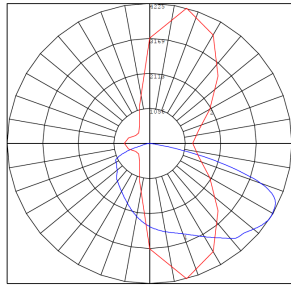

BUD Rating: B1-U1-G0

20W 5000K, Area55'x 75' Mounting Height: 9'

**Other Views:**

Single Arm Mount

Lens View

Top View

**Performance Table:** GPX-18-60W-MCTP-A1

MODEL NO.	Wattage	Voltage	Lumens	Color Temp.	BUG Rating	LPW
GPX-18-60W-MCTP-A1	18W 30W 45W 60W	120-277V	2700LM 4500LM 6750LM 9000LM	3000K 4000K 5000K	B1-U1-G0	150