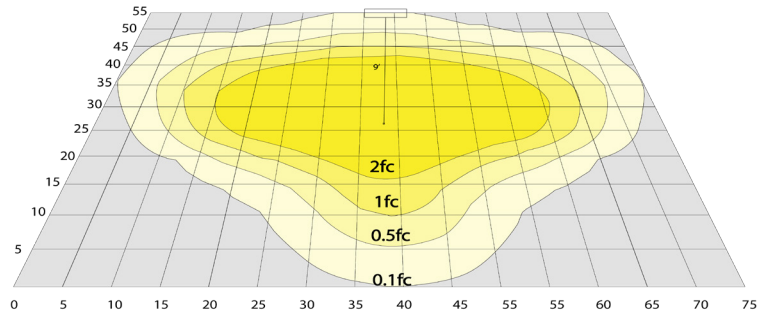

### Lighting:

- Multi CCT and Power: Selectable Switch Inside Of The Fixture
- Dimmable: 0~10V Dimming
- LED: SMD 3030
- Total Lumens: 9000LM Max.
- Color Temperature: 3000K/4000K/5000K
- Color Rendering index: >70
- Beam Angle: Type V (150° X 150°)
- Lifespan: 70000 Hrs.

BUD Rating: B1-U1-G0

20W 5000K, Area55'x 75' Mounting Height: 9'

**Other Views:**

Single Arm Mount

Lens View

Top View

**Performance Table:** GPX-18-60W-MCTP-A1

MODEL NO.	Wattage	Voltage	Lumens	Color Temp.	BUG Rating	LPW
GPX-18-60W-MCTP-A1	18W 30W 45W 60W	120-277V	2700LM 4500LM 6750LM 9000LM	3000K 4000K 5000K	B1-U1-G0	150