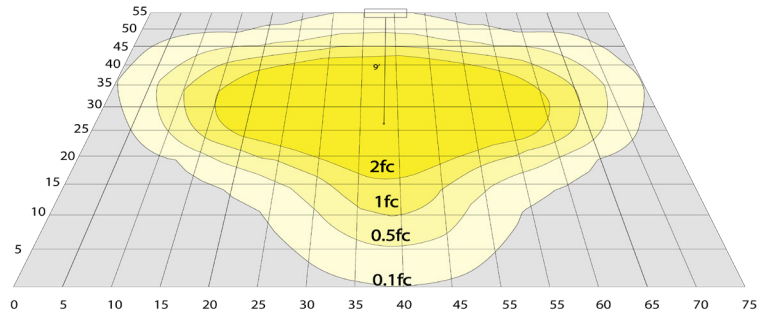

Lighting:

- Multi CCT and Power: Selectable Switch Inside Of The Fixture
- Dimmable: 0~10V Dimming
- LED: SMD 3030
- Total Lumens: 13000LM Max.
- Color Temperature: 3000K/4000K/5000K
- Color Rendering index: >70
- Beam Angle: Type V (150° X 150°)
- Lifespan: 70000 Hrs.

Photometrics: GPE-60-100W-MCTP-BK

BUD Rating: B1-U1-G0

20W 5000K, Area55'x 75' Mounting Height: 9'

Other Views:

Twin Arm Mount

Top View

Fold For Shipment

Performance Table: GPE-60-100W-MCTP-BK