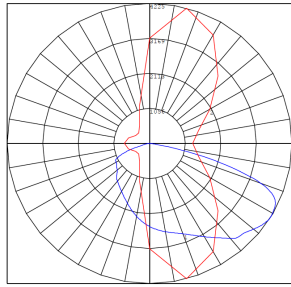

Photometrics: GPE-60-100W-MCTP-BK

BUD Rating: B1-U1-G0

20W 5000K, Area55'x 75' Mounting Height: 9'

Other Views:

Twin Arm Mount

Top View

Fold For Shipment

Performance Table: GPE-60-100W-MCTP-BK