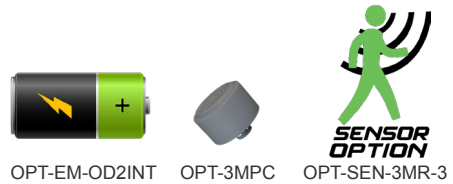

FACTORY INSTALLED OPTIONS: