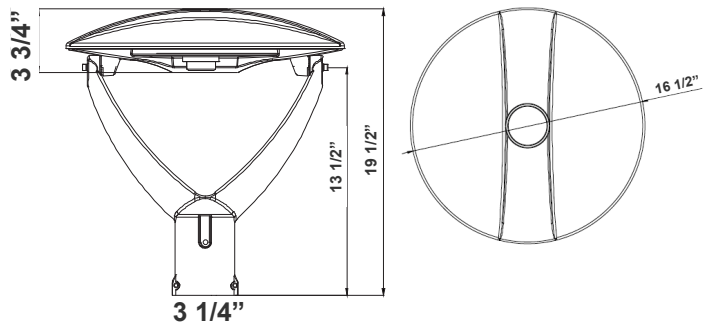

GPE SERIES Outdoor Lighting

GPE-60-100W-MCTP-BK

POWER & CCT- ADJUSTABLE GARDEN POST-TOP LIGHTS

MCTP Multi Color Temperature & Multi Power/Wattage (Selectable)

WESTGATE
THE FUTURE IS HERE...AND IT'S QUITE BRIGHT!

Customer Name: _____

Project Name: _____

Note: _____

Type: _____

19 1/2" (H) x 16 1/2" (D)

Ideal for airports, auto dealerships, corporate offices, education, government, healthcare, industrial warehouses, municipal parking, gas stations, convenient stores, recreation and public venues, restaurants, hospitality, retail and grocery stores.

Features

- Aluminum Housing ,Outdoor Powder Coated
- Fits On 3" OD Pipes/Pole
- 7-Year Warranty
- Multi CCT and Power: Selectable Switch Inside Of The Fixture

Technical Specifications

Electrical:

- Voltage: 100-277V AC 50/60Hz
- Wattage: 60W/80W/100W
- Power Factor: 0.95
- Efficacy: 130LM/W

Mechanical:

- Aluminum Housing , Outdoor Powder Coated
- The EPA (Effective Projected Area) rating is 1.8 ft².
- Reducer from 3" Inner Diameter to 2.5" Available
- Twin (Double) Arm
- For 3" OD Pole/Pipe
- Programmable Bi-Level Motion Sensor & Emergency Backup Options
- Operating Temperature: -40°F to 104°F
- IP Rating: IP66, Suitable for Wet Locations
- 7-Year Warranty

Lighting:

- Multi CCT and Power: Selectable Switch Inside Of The Fixture
- Dimmable: 0~10V Dimming
- LED: SMD 3030
- Total Lumens: 13000LM Max.
- Color Temperature: 3000K/4000K/5000K
- Color Rendering index: >70
- Beam Angle: Type V (150° X 150°)
- Lifespan: 70000 Hrs.

Applications:

- Ideal For Garden, Amusement Park, Residential Quater , Industrial Park And Pedestrian street.

Other Model:

- 130W | 7800LM | GPE-30-60W-MCTP

Phone: (877) 805-2252 | Fax: (877) 805-2252
www.westgatemfg.com