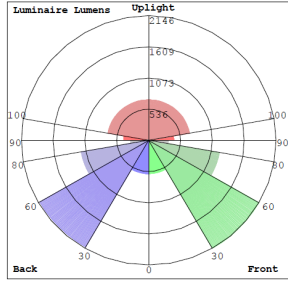

Lighting:

- Dimmable: 0~10V Dimming
- Multi CCT: Selectable CCTs Switch Located Under the Top Hat
- Total Lumens: 5400LM/7200LM/9000LM
- Color Temperature: 3000K/4000K/5000K
- Color Rendering Index: ≥ 70
- 70,000 Hours Rated Life

Phone: (877) 805-2252 | Fax: (877) 805-2252
www.westgatemfg.com

WG-06232022

Photometrics: GPC-60-100W-MCTP

BUD Rating: B3-U4-G3

100W 5000K, Area 65'x 70' Mounting Height: 9'

Other Views:

Lens View
Power & CCT Switches

Bottom View
Inside Diameter: 3-1/4"

Performance Table: GPC-60-100W-MCTP

MODEL NO.	Wattage	Voltage	Lumens	Color Temp.	BUG Rating	LPW
GPC-60-100W-MCTP	60W	120V	5400LM	3000K	B3-U4-G3	90
	80W		7200LM	4000K		
	100W		9000LM	5000K		