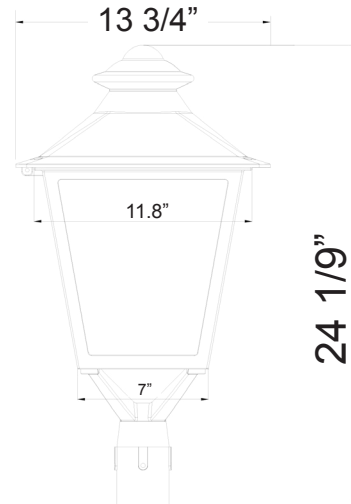

GPC SERIES Outdoor Lighting

GPC-60-100W-MCTP
GARDEN POST COACH LIGHT

WESTGATE
THE FUTURE IS HERE...AND IT'S QUITE BRIGHT!

Customer Name: _____

Project Name: _____

Note: _____

Type: _____

24 1/9"(H) x 13 3/4"(W)

Technical Specifications

Electrical:

- Voltage: 120-277V AC/50~60 Hz
- Wattage: 60W/80W/100W Selectable
- Power factor: >0.9
- Efficacy: 90 LPW
- THD: ≤20%

Mechanical:

- Die-cast Aluminum Housing with Powder Coat Finish
- Fits on 3" Pipes/Poles
- Open Sides & Bottom
- Operating Temperature: -40°F to 104°F
- IP Rating: IP65
- Suitable for Wet Locations
- 7-Year Warranty