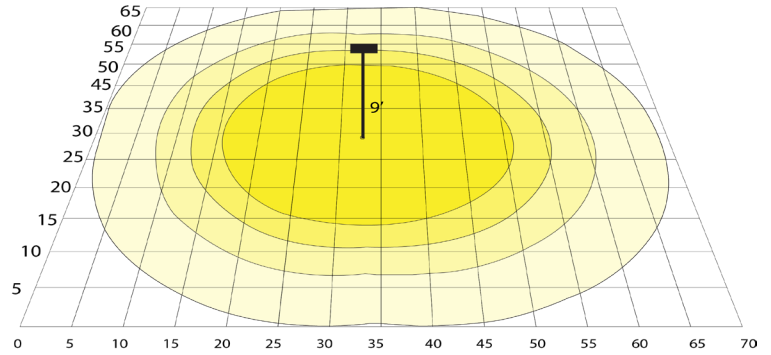

Phone: (877) 805-2252 | Fax: (877) 805-2252
www.westgatemfg.com

WG-06232022

Photometrics: GPC-60-100W-MCTP

BUD Rating: B3-U4-G3

100W 5000K, Area 65'x 70' Mounting Height: 9'

Other Views:

Lens View
Power & CCT Switches

Bottom View
Inside Diameter: 3-1/4"

Performance Table: GPC-60-100W-MCTP

MODEL NO.	Wattage	Voltage	Lumens	Color Temp.	BUG Rating	LPW
GPC-60-100W-MCTP	60W	120V	5400LM	3000K	B3-U4-G3	90
	80W		7200LM	4000K		
	100W		9000LM	5000K		