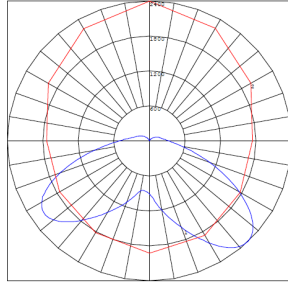

Phone: (877) 805-2252 | Fax: (877) 805-2252
www.westgatemfg.com

WG-06232022

Photometrics: GPC-60-100W-MCTP

BUD Rating: B3-U4-G3

100W 5000K, Area 65'x 70' Mounting Height: 9'

Other Views:

Lens View
Power & CCT Switches

Bottom View
Inside Diameter: 3-1/4"

Performance Table: GPC-60-100W-MCTP

MODEL NO.	Wattage	Voltage	Lumens	Color Temp.	BUG Rating	LPW
GPC-60-100W-MCTP	60W	120V	5400LM	3000K	B3-U4-G3	90
	80W		7200LM	4000K		
	100W		9000LM	5000K		