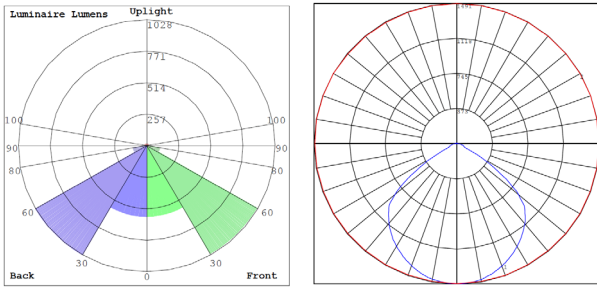

WG-07 192022

Photometrics: GNB-40W-MCT-BR-P

Other Views:

Side View

Lens View

Back View

Performance Table: GNB-40W-MCT-BR-P

MODEL NO.	Wattage	Voltage	Lumens	Color Temp.	BUG Rating	LPW
GNB-40W-MCT-BR-P	40W	120-277V	4800LM	3000K/4000K/5000K	B2-U2-G1	120