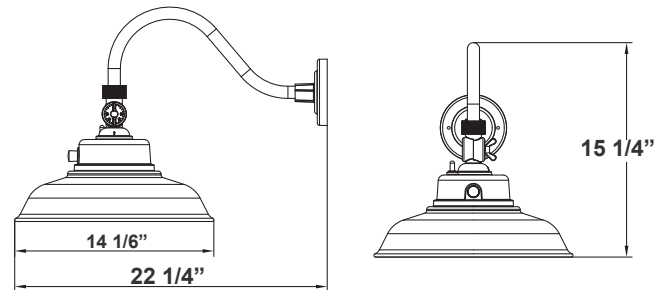

Type: _____

Avail. Finishes:

14 1/6"(W) x 15 1/4"(H) x 22 1/4" (D)

The Dusk to Dawn Gooseneck Light is perfect for many general-purpose outdoor applications. All fixtures are installed with a DC Button photocell.

Features

- Back plate: Die-cast aluminum
- Polycarbonate Lens
- 7-Year Warranty
- Multi CCT, Switch is on bottom of Fixture

Technical Specifications

Electrical:

- Voltage: 120-277V AC 60Hz
- Wattage: 40W
- Power Factor: >0.90
- Efficacy: 120 LPW
- THD: <20%