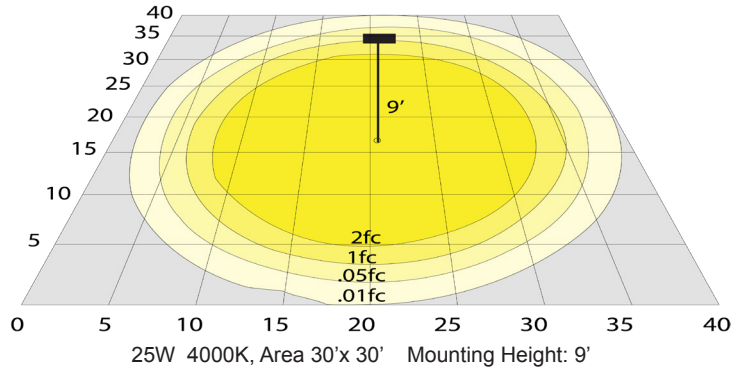

Lighting:

- Multi CCT, Switch is on bottom of Fixture
- Dimming: 0-10V Dimming
- Total Lumens: 4800LM
- Color Temperatures: 3000K/4000K/5000K
- Color Rendering Index: CRI ≥ 70
- Beam Angle: 103.5°
- Rated life: 70,000 Hrs

WG-07 192022

Photometrics: GNB-40W-MCT-BR-P

Other Views:

Side View

Lens View

Back View

Performance Table: GNB-40W-MCT-BR-P

MODEL NO.	Wattage	Voltage	Lumens	Color Temp.	BUG Rating	LPW
GNB-40W-MCT-BR-P	40W	120-277V	4800LM	3000K/4000K/5000K	B2-U2-G1	120