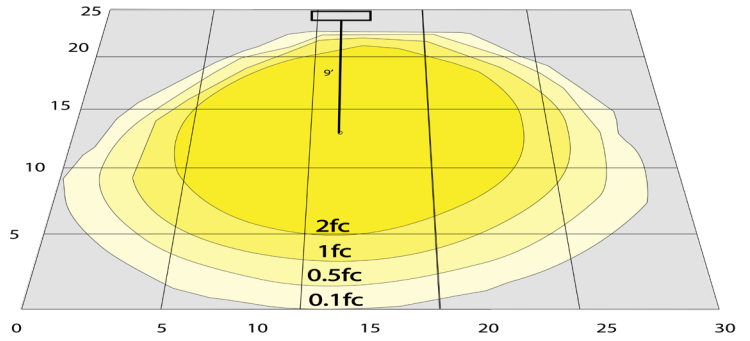

Other Models:

- 24W | 1920LM | GL-24W-30K-BR
- 24W | 1920LM | GL-24W-40K-BR
- 24W | 1920LM | GL-24W-50K-BR

Lighting:

- Lens Type: Plaid Tempered Glass + Aluminum Reflectors
- Total Lumens: 960 LM
- Color Temperatures: 3000K/4000K/5000K
- Color Rendering Index: CRI ≥ 80
- Beam Angle: 90°

Applications:

- The fixture has classic traditional appearance, professional light distribution design, 90-degree beam angle, ideal for park landscaping, garden, architectural landscape lighting, suitable for wet locations

Photometrics: GL-12W

BUG Rating: B1-U2-G0

Area 25'x 30' Mounting Height: 9'

Other Views:

Side View

Front View

Back View

Performance Table: GL-12W