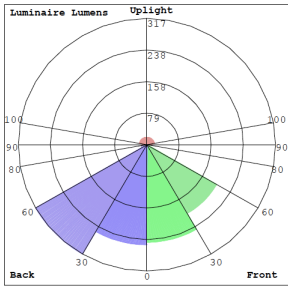

Photometrics: GL-12W

BUG Rating: B1-U2-G0