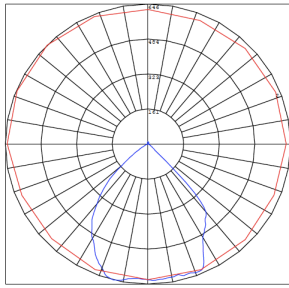

Other Models:

- 24W | 1920LM | GL-24W-30K-BR
- 24W | 1920LM | GL-24W-40K-BR
- 24W | 1920LM | GL-24W-50K-BR

Lighting:

- Lens Type: Plaid Tempered Glass + Aluminum Reflectors
- Total Lumens: 960 LM
- Color Temperatures: 3000K/4000K/5000K
- Color Rendering Index: CRI ≥ 80
- Beam Angle: 90°

Photometrics: GL-12W

BUG Rating: B1-U2-G0

Area 25'x 30' Mounting Height: 9'

Other Views:

Side View

Front View

Back View

Performance Table: GL-12W