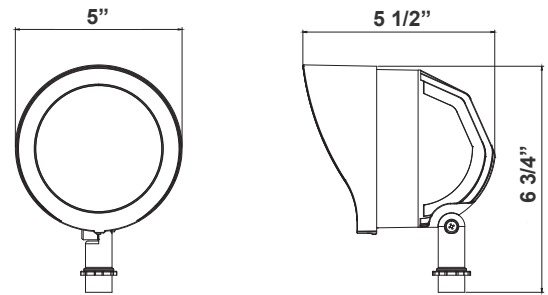

GL SERIES OUTDOOR LIGHTING

GL-12W-30K-BR
GL-12W-40K-BR
GL-12W-50K-BR

Customer Name: _____

Project Name: _____

Note: _____

Type: _____

Selection:

6 3/4"(H) x 5"(W) x 5 1/2"(D)

Electrical:

- Voltage: 120-277V
- Power Factor: >0.92
- Wattage: 12W
- Efficacy: 80 LPW
- Operating Voltage: Max 900 mA, Max 36VDC

Mechanical:

- Die-cast Aluminum Housing with Powder Coat Finish (Dark Bronze)
- Solid State Lighting Technology for Long Life, No Maintenance Needed and High-Efficiency
- High Conductive Aluminum LED Board
- 1/2" Threaded Knuckle Stem
- IP Rating: IP65
- Operating Temperature: -4°F to 104°F
- Suitable for Wet Locations
- Rotatable Shroud with Set Screw
- 7-Year Warranty

Photometrics: GL-12W

BUG Rating: B1-U2-G0

Area 25'x 30' Mounting Height: 9'

Other Views:

Side View

Front View

Back View

Performance Table: GL-12W