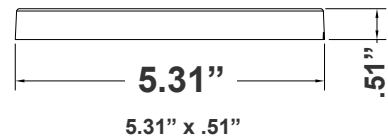

FMLB SERIES Residential Lighting

FMLB-R5-MCT5
BUILDER SERIES FLUSH MOUNT FIXTURES
MCT Multi Color Temperature (Selectable)

WESTGATE
THE FUTURE IS HERE...AND IT'S QUITE BRIGHT!

Customer Name: _____

Project Name: _____

Note: _____ | Type: _____

Flush Mount lighting can use in most rooms of the house, especially those where you want ambient, general light. It's especially useful for hallways, kitchens, family rooms, bathrooms, closets, and bedrooms. Also Ideal for closets, storage areas, attics, corridors, or general lighting solutions for residential and commercial applications.

Features

- Unique DOB (Driver On Board) LED Board Enclosed in Clear PC Cover for Better Performance
- Multi CCT (Selectable Switch on LED Board Under the Lens)
- Die-cast Aluminum. Powder-Coated
- 5-Year Warranty
- 1" Deep

Technical Specifications

Electrical:

- Voltage: 120V AC
- Power Factor: >0.90
- Wattage: 8W
- Efficacy: 70 LPW

Mechanical:

- White Finish
- Stainless Steel Test Button with Integrated Indicator Light
- Die-cast Aluminum. Powder-Coated
- Maximum Ambient Temperature: 32°F to 104°F
- 5-Year Warranty
- Wet Location

Lighting:

- Multi CCT (Selectable Switch on Driver)
- Dimming: TRIAC Dimming (Using Standard TRIAC LED Dimmers)
- Total Lumens: 560LM
- Color Temperatures: 2700/3000/3500/4000/5000K
- Color Rendering Index: CRI ≥ 90
- Beam angle: 120°
- Rated life: 50,000 hrs

Applications:

- Flush Mount lighting can use in most rooms of the house, especially those where you want ambient, general light. It's especially useful for hallways, kitchens, family rooms, bathrooms, closets, and bedrooms. Also Ideal for closets, storage areas, attics, corridors, or general lighting solutions for residential and commercial applications

Phone: (877) 805-2252 | Fax: (877) 805-2252
www.westgatemfg.com