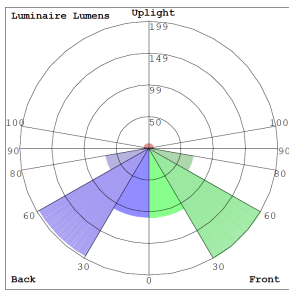

Photometrics: FMLB-R5-MCT5

BUG Rating: B0-U1-G0