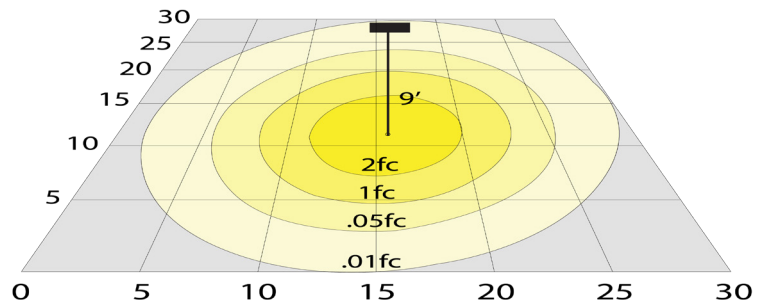

Phone: (877) 805-2252 | Fax: (877) 805-2252
www.westgatemfg.com

Photometrics: FMLB-R5-MCT5

BUG Rating: B0-U1-G0

Simulation Based on 4000K Area 30'x 30' Mounting Height: 9'

Other Views:

Side View

Back View

Performance Table: FMLB-R5-MCT5