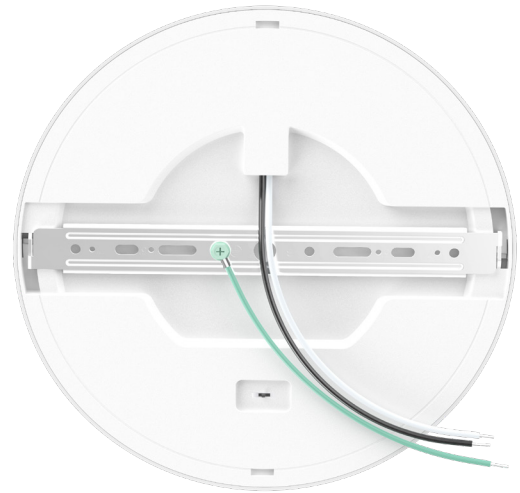

Phone: (877) 805-2252 | Fax: (877) 805-2252
www.westgatemfg.com

Photometrics: FMLB-R5-MCT5

BUG Rating: B0-U1-G0

Simulation Based on 4000K Area 30'x 30' Mounting Height: 9'

Other Views:

Side View

Back View

Performance Table: FMLB-R5-MCT5