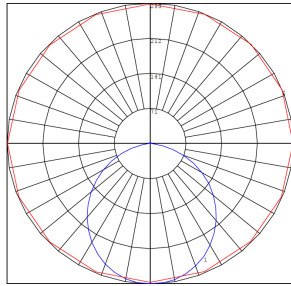

Phone: (877) 805-2252 | Fax: (877) 805-2252
www.westgatemfg.com

Photometrics: FMLB-R5-MCT5

BUG Rating: B0-U1-G0

Simulation Based on 4000K Area 30'x 30' Mounting Height: 9'

Other Views:

Side View

Back View

Performance Table: FMLB-R5-MCT5