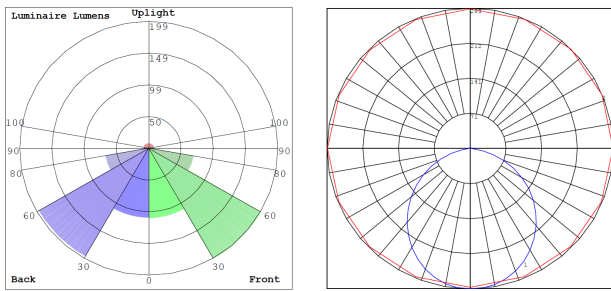

Photometrics: FMLB-R15-MCT5

BUG Rating: B0-U1-G0