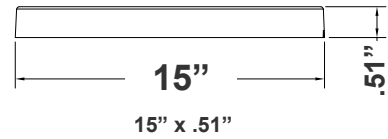

FMLB SERIES Residential Lighting

FMLB-R15-MCT5
BUILDER SERIES FLUSH MOUNT FIXTURES
MCT5 Multi Color Temperature (Selectable)

Customer Name: _____

Project Name: _____

Note: _____ | Type: _____

Flush Mount lighting can use in most rooms of the house, especially those where you want ambient, general light. It's especially useful for hallways, kitchens, family rooms, bathrooms, closets, and bedrooms. Also Ideal for closets, storage areas, attics, corridors, or general lighting solutions for residential and commercial applications.

Features

- Unique DOB (Driver On Board) LED Board Enclosed in Clear PC Cover for Better Performance
- Multi CCT (Selectable Switch on LED Board Under the Lens)
- Die-cast Aluminum. Powder-Coated
- 5-Year Warranty

Technical Specifications

Electrical:

- Voltage: 120V AC
- Power Factor: >0.90
- Wattage: 36W
- Efficacy: 84LPW

Mechanical:

- White Finish
- Stainless Steel Test Button with Integrated Indicator Light
- Die-cast Aluminum. Powder-Coated
- Maximum Ambient Temperature: 32°F to 104°F
- 5-Year Warranty
- Wet Location

Lighting:

- Multi CCT (Selectable Switch on Driver)
- Dimming: TRIAC Dimming (Using Standard TRIAC LED Dimmers)
- Total Lumens: 3050LM
- Color Temperatures: 2700/3000/3500/4000/5000K
- Color Rendering Index: CRI ≥ 90
- Beam angle: 120°
- Rated life: 50,000 hrs

Applications:

- Flush Mount lighting can use in most rooms of the house, especially those where you want ambient, general light. It's especially useful for hallways, kitchens, family rooms, bathrooms, closets, and bedrooms. Also Ideal for closets, storage areas, attics, corridors, or general lighting solutions for residential and commercial applications