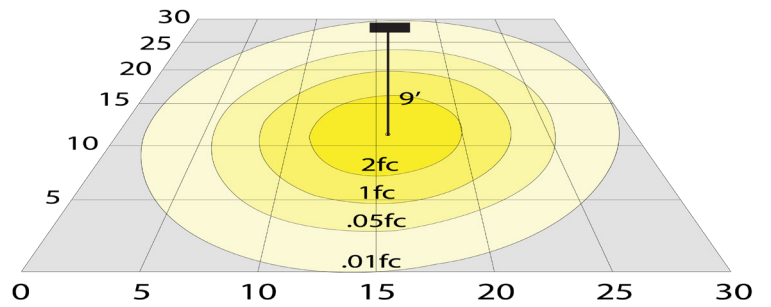

Photometrics: FMLB-R15-MCT5

BUG Rating: B0-U1-G0

Simulation Based on 4000K Area 30'x 30' Mounting Height: 9'

Other Views:

Side View

Back View

Performance Table: FMLB-R15-MCT5

MODEL NO.	Wattage	Voltage	Lumens	Color Temp.	BUG Rating	LPW
FMLB-R15-MCT5	36W	120V	3050LM	2700K 3000K 3500K 4000K 5000K	B0-U1-G0	84