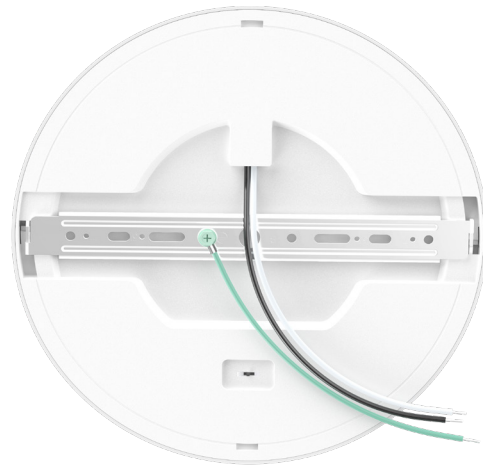

Photometrics: FMLB-R15-MCT5

BUG Rating: B0-U1-G0

Simulation Based on 4000K Area 30'x 30' Mounting Height: 9'

Other Views:

Side View

Back View

Performance Table: FMLB-R15-MCT5

MODEL NO.	Wattage	Voltage	Lumens	Color Temp.	BUG Rating	LPW
FMLB-R15-MCT5	36W	120V	3050LM	2700K 3000K 3500K 4000K 5000K	B0-U1-G0	84