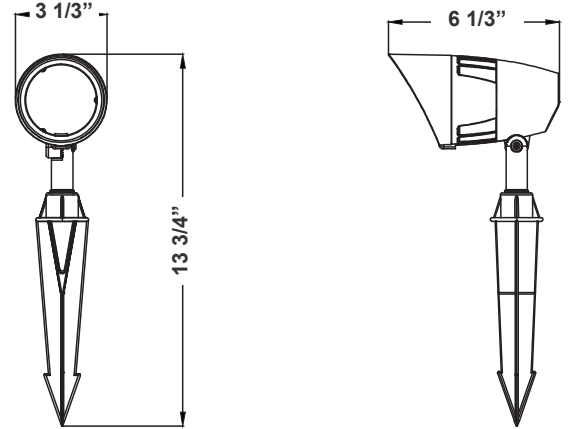

Type: _____

13 3/4" (H) x 3 1/3" (W) x 6 1/3" (D)

The fixture has classic traditional appearance, professional light distribution design, 90-degree beam angle, ideal for park landscaping, garden, architectural landscape lighting, suitable for wet locations

Electrical:

- Voltage: 12V AC/DC
- Power Factor: >0.9
- Wattage: 12W
- Input current: 1A Max
- Efficacy: 116 LPW

Mechanical:

- Die-cast Aluminum Housing with Powder Coat Finish (Dark Bronze)
- Solid State Lighting Technology for Long Life, No Maintenance Needed and High-Efficiency
- High Conductive Aluminum LED Board
- 8-1/2" PC Spike Included
- 1/2" Threaded Knuckle Stem
- IP Rating: IP65
- Operating Temperature: -40°F to 104°F
- Suitable for Wet Locations
- Rotatable Shroud with Set Screw
- 7-Year Warranty