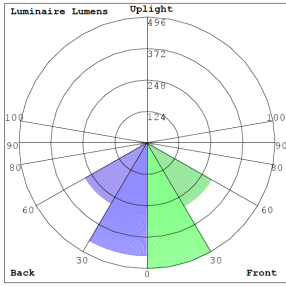

Photometrics: FLVX-SM-12W-BR

BUG Rating: B1-U0-G0