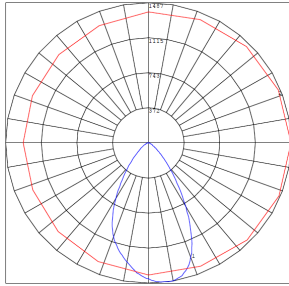

Photometrics: FLVX-SM-12W-BR

BUG Rating: B1-U0-G0