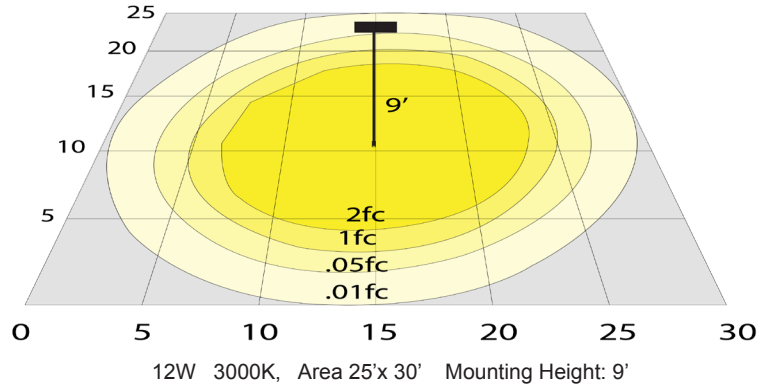

Photometrics: FLVX-SM-12W-BR

BUG Rating: B1-U0-G0

Other Views:

Performance Table: FLVX-SM-12W-BR

MODEL NO.	Wattage	Voltage	Lumens	Color Temp.	BUG Rating	LPW
FLVX-SM-12W-30K-BR	12W	12V	1400LM	3000K	B1-U0-G0	116
FLVX-SM-12W-40K-BR				4000K		

Sample Ordering

Model	Size	Watt	Color Temp.	Finish
FLVX	SM	12W		BR
			30K = 3000K 40K = 4000K	

Accessories:

Blank = No Option For Accessories
A-41-BR = 1/2" NPT Hub, Cast Aluminum, Bronze Powder Coat Finish
LSWN1 = Bag of 24, Waterproof Wire Connectors, For Up to Two 14-2 + One 16-2 Cables
LSWN2 = Box of 24, Waterproof Wire Connectors, For Up to Three 12-2 Cables
LSWN2-100 = Jar of 100, Waterproof Wire Connectors, For Up to Three 12-2 Cables
A-41-S = Tree Mounting Base
LG-SMB-BZ = 12V Brass Landscape Tree or Surface Bracket, Antique Bronze Finish
BC-13 = 13" Bungee Cords with Hooks
BC-18 = 18" Bungee Cords with Hooks
BC-24 = 24" Bungee Cords with Hooks
BC-32 = 32" Bungee Cords with Hooks
FLDVX-FS-SM-BR = X-GEN BULLET REPLACEMENT FLAT SHROUD FOR SM SIZE HOUSING, BRONZE
FLDVX-SM-RL35 = X-GEN BULLET REPLACEMENT 35-DEGREE REPL. LENS FOR SM SIZE HOUSING

ACCESSORIES:

A-41-BR

1/2" NPT hub, Cast aluminum, Bronze Powder coat finish

LSWN1

Bag of 24, Waterproof wire connectors, for up to two 14-2 + one 16-2 cables

LSWN2

Box of 24, Waterproof wire connectors, for up to three 12-2 cables

LSWN2-100

Jar of 100, Waterproof wire connectors, for up to three 12-2 cables

A-41-S

Tree mounting base

LG-SMB-BZ

12V brass landscape tree or surface bracket, antique bronze finish

BC-13/18/24/32

13"/18"/24"/32" Bungee cords with hooks

FLDVX-FS-SM-BR

X-GEN BULLET REPLACEMENT FLAT SHROUD FOR SM SIZE HOUSING, BRONZE

Example: