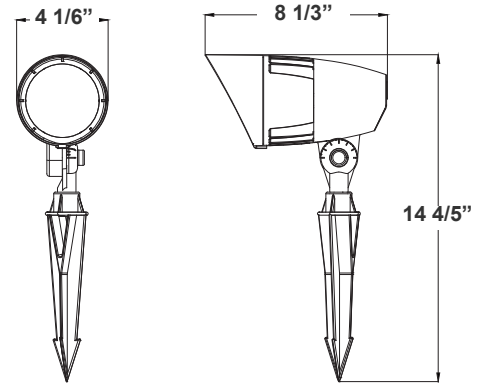

Note: \_\_\_\_\_

Type: \_\_\_\_\_

14 4/5"(H) x 4 1/6"(W) x 8 1/3"(D)

The fixture has classic traditional appearance, professional light distribution design, 90-degree beam angle, ideal for park landscaping, garden, architectural landscape lighting, suitable for wet locations