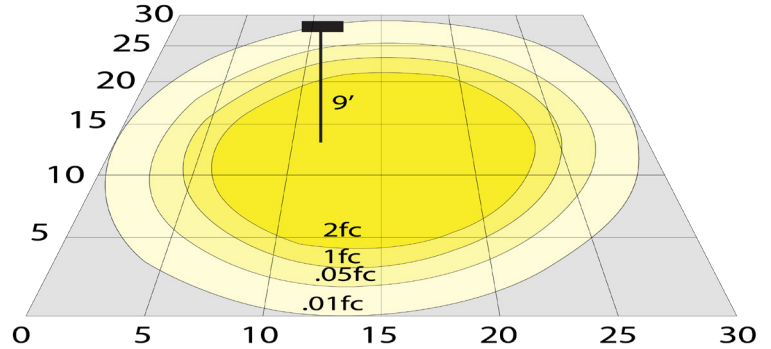

24W 3000K, Area 30'x 30' Mounting Height: 9'