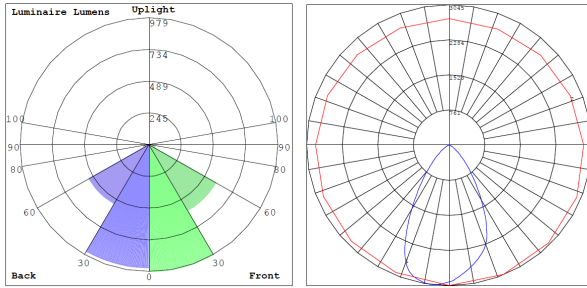

Photometrics: FLVX-MD-15W-RGBW-BT-BR

BUG Rating: B2-U0-G0