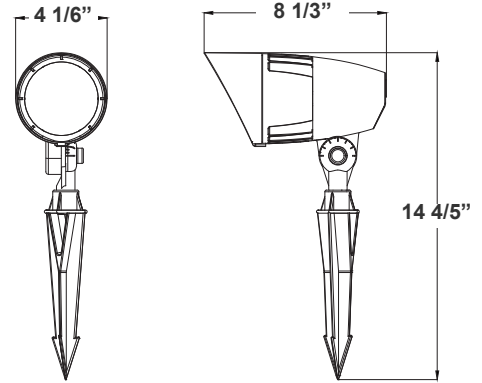

14 4/5"(H) x 4 1/6"(W) x 8 1/3"(D)

Features

- Die-cast Aluminum Housing with Powder Coat Finish (Dark Bronze)
- 1/2" Threaded Knuckle Stem
- 7-Year Warranty
- Lens Type: Plaid Tempered Glass + Aluminum Reflectors

Technical Specifications

Mechanical:

- This Fixture is Bluetooth mesh Enabled. Bluetooth mesh networking enables many-to-many (m:m) device communications and is optimized for creating large-scale device networks. It is ideally suited for control monitoring and automation solutions that require tens, hundreds or thousands of devices to communicate with one another
- Die-cast Aluminum Housing with Powder Coat Finish (Dark Bronze)
- Solid State Lighting Technology for Long Life, No Maintenance Needed and High-Efficiency
- High Conductive Aluminum LED Board
- 8-1/2" PC Spike Included
- 1/2" Threaded Knuckle Stem
- IP Rating: IP65
- Operating Temperature: -40°F to 104°F
- Suitable for Wet Locations
- Rotatable Shroud with Set Screw
- 7-Year Warranty

Electrical:

- Voltage: 12V AC/DC
- Power Factor: >0.9
- Wattage: 15W
- Input current: 1A Max
- Efficacy: 48LPW
- Bluetooth Connection Range: Approximately 30 feet (10 meters). Maximum Communication Range Will Vary Depending On Obstacles (Person, Metal, Wall, etc.) Or Electromagnetic Environment.

Lighting:

- Dimmable: Non Dimmable
- Total lumens: 720LM
- Color Temperatures: RGBW Seletable Trough Phone App
- Color Rendering Index: CRI ≥ 80
- Beam Angle: 60°
- Lifespan: 70,000 Hrs.

Applications:

- The fixture has classic traditional appearance, professional light distribution design, 90-degree beam angle, ideal for park landscaping, garden, architectural landscape lighting, suitable for wet locations