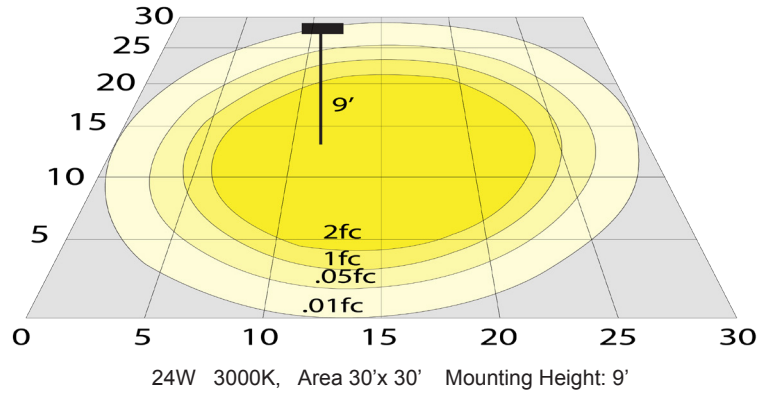

24W 3000K, Area 30'x 30' Mounting Height: 9'

Other Views:

FLVX-LG-30-50W-MCTP-BR

FLVX-LG-30-50W-MCTP-BK

Performance Table: FLVX-LG-30-50W-MCTP

MODEL NO.	Wattage	Voltage	Lumens	Color Temp.	BUG Rating	LPW
FLVX-LG-30-50W-MCTP-BK	30W	12V	2850LM	3000K	B2-U0-G0	95
	40W		3800LM	4000K		
FLVX-LG-30-50W-MCTP-BR	50W		4750LM	5000K		

Sample Ordering

Model Size Watt Watt Color Temp. Finish

FLVX - LG - 30 - 50W - MCTP -

BK = Black
BR = Bronze

Accessories:

- Blank = No Option For Accessories
- A-41-BR = 1/2" NPT Hub, Cast Aluminum, Bronze Powder Coat Finish
- LSWN1 = Bag of 24, Waterproof Wire Connectors, For Up to Two 14-2 + One 16-2 Cables
- LSWN2 = Box of 24, Waterproof Wire Connectors, For Up to Three 12-2 Cables
- LSWN2-100 = Jar of 100, Waterproof Wire Connectors, For Up to Three 12-2 Cables
- A-41-S = Tree Mounting Base
- LG-SMB-BZ = 12V Brass Landscape Tree or Surface Bracket, Antique Bronze Finish
- BC-13 = 13" Bungee Cords with Hooks
- BC-18 = 18" Bungee Cords with Hooks
- BC-24 = 24" Bungee Cords with Hooks
- BC-32 = 32" Bungee Cords with Hooks

ACCESSORIES: