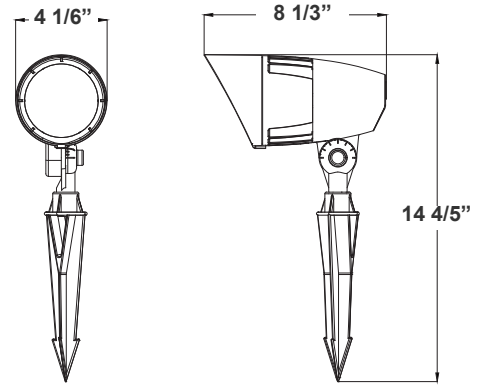

Project Name: _____

Note: _____

Type: _____

14 4/5" (H) x 4 1/6" (W) x 8 1/3" (D)

The fixture has classic traditional appearance, professional light distribution design, 90-degree beam angle, ideal for park landscaping, garden, architectural landscape lighting, suitable for wet locations

Electrical:

- Voltage: 12V AC/DC
- Power Factor: >0.9
- Wattage: 30W/40W/50W
- Input current: 1A Max
- Efficacy: 95LPW

Mechanical:

- Die-cast Aluminum Housing with Powder Coat Finish (Black & Bronze)
- Solid State Lighting Technology for Long Life, No Maintenance Needed and High-Efficiency
- High Conductive Aluminum LED Board
- 8-1/2" PC Spike Included
- 1/2" Threaded Knuckle Stem
- IP Rating: IP65
- Operating Temperature: -40°F to 104°F
- Suitable for Wet Locations
- Rotatable Shroud with Set Screw
- 7-Year Warranty

24W 3000K, Area 30'x 30' Mounting Height: 9'

Other Views:

FLVX-LG-30-50W-MCTP-BR

Side View

Front View

Back View

FLVX-LG-30-50W-MCTP-BK

Side View