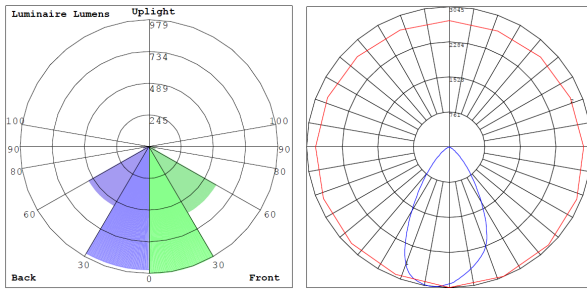

Photometrics: FLVX-LG-30-50W-MCTP

BUG Rating: B2-U0-G0