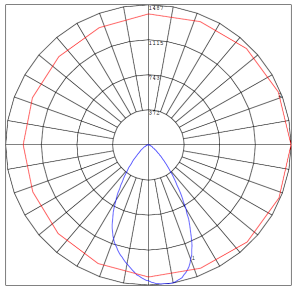

Phone: (877) 805-2252 | Fax: (877) 805-2252
www.westgatemfg.com

WG-07052022

Photometrics: FLDX-SM-15W-BR

BUG Rating: B1-U0-G0

15W 3000K, Area 25'x 30' Mounting Height: 9'

Other Views:

Side View

Front View