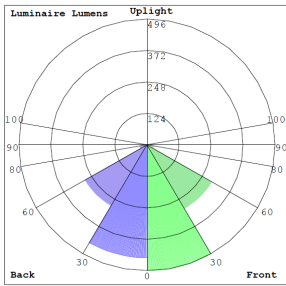

Photometrics: FLDX-SM-15W-BR

BUG Rating: B1-U0-G0