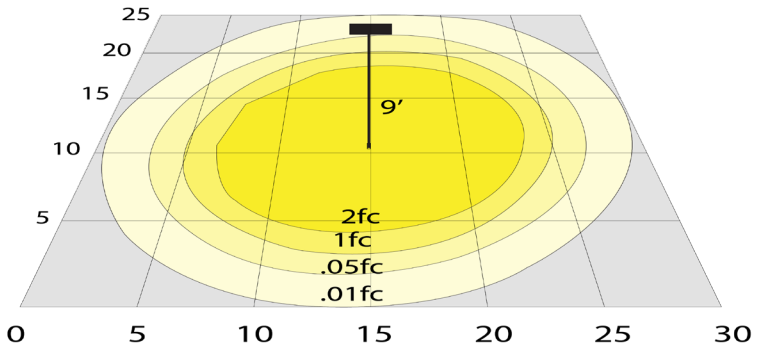

Phone: (877) 805-2252 | Fax: (877) 805-2252
www.westgatemfg.com

WG-07052022

Photometrics: FLDX-SM-15W-BR

BUG Rating: B1-U0-G0

15W 3000K, Area 25'x 30' Mounting Height: 9'

Other Views:

Side View

Front View