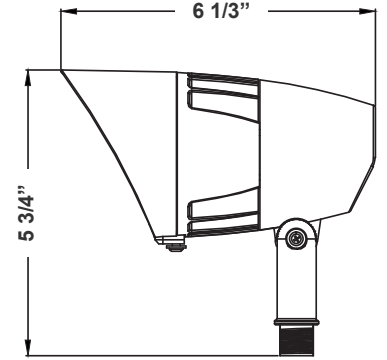

Note: _____ Type: _____

Selection:

5 3/4"(H) x 6 1/3"(W) x 3 2/5"(D)

Ideal for general site lighting, alleys, loading docks, doorway, pathway, and parking areas. Great for use with motion sensors and another instant on/off controls.

Electrical:

- Voltage: 120-277V
- Power Factor: >0.9
- Wattage: 15W
- Efficacy: 120 LPW

Mechanical:

- Die-cast Aluminum Housing with Powder Coat Finish (Dark Bronze)
- Cord type: 18" SJTW 18/3 AWG cable
- 1/2" Threaded Knuckle Stem
- Operating Temperature: -40°F to 104°F
- IP Rating: IP65
- Suitable for Wet Locations
- 7-Year Warranty