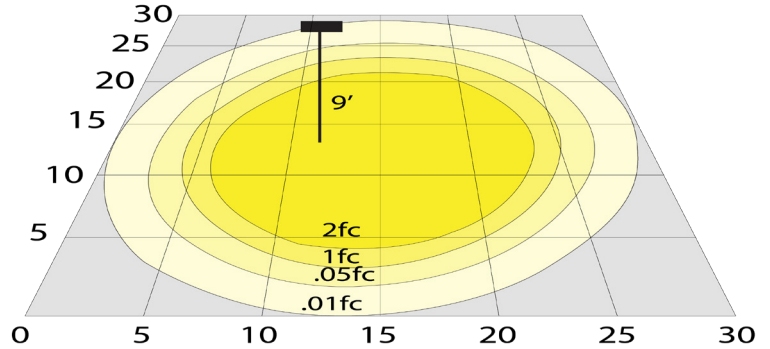

Lighting:

- Lens Type: Plaid Tempered Glass + Aluminum Reflectors
- Total Lumens: 720LM
- Color Temperatures: RGBW Seletable Trough Phone App
- Color Rendering Index: CRI ≥ 80
- Beam Angle: 60°
- Lifespan: 70,000 Hrs.

WG-07052022

Photometrics: FLDX-MD-15W-RGBW-BT-BR

BUG Rating: B2-U0-G0

30W 3000K, Area 30'x 30' Mounting Height: 9'

Other Views:

Side View

Front View

Back View