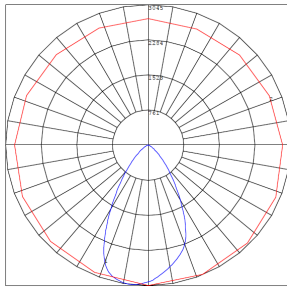

WG-07052022

Photometrics: FLDX-MD-15W-RGBW-BT-BR

BUG Rating: B2-U0-G0

30W 3000K, Area 30'x 30' Mounting Height: 9'

Other Views:

Side View

Front View

Back View