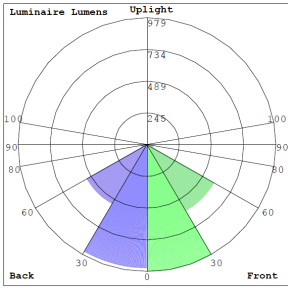

Lighting:

- Lens Type: Plaid Tempered Glass + Aluminum Reflectors
- Total Lumens: 720LM
- Color Temperatures: RGBW Seletable Trough Phone App
- Color Rendering Index: CRI ≥ 80
- Beam Angle: 60°
- Lifespan: 70,000 Hrs.

WG-07052022

Photometrics: FLDX-MD-15W-RGBW-BT-BR

BUG Rating: B2-U0-G0

30W 3000K, Area 30'x 30' Mounting Height: 9'

Other Views:

Side View

Front View

Back View