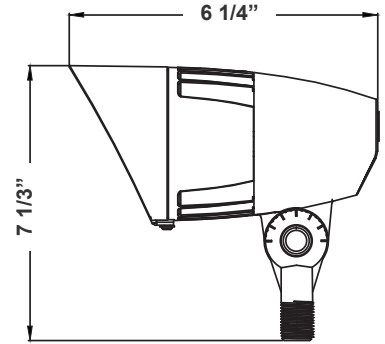

7 1/3"(H) x 6 1/4"(W) x 4 1/3"(D)

Ideal for general site lighting, alleys, loading docks, doorway, pathway, and parking areas. Great for use with motion sensors and another instant on/off controls.

Features

- Die-cast Aluminum Housing with Powder Coat Finish (Dark Bronze)
- 1/2" Threaded Knuckle Stem
- Lens Type: Plaid Tempered Glass + Aluminum Reflectors

Technical Specifications

Electrical:

- Voltage: 120-277V
- Power Factor: >0.9
- Wattage: 15W
- Efficacy: 48 LPW
- Bluetooth Connection Range: Approximately 30 feet (10 meters). Maximum Communication Range Will Vary Depending On Obstacles (Person, Metal, Wall, etc.) Or Electromagnetic Environment.