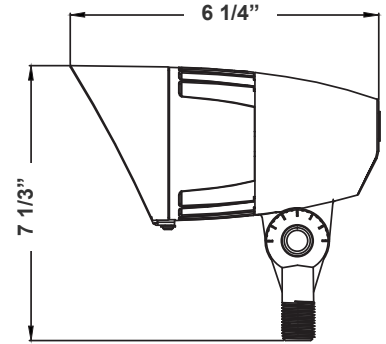

7 1/3"(H) x 6 1/4"(W) x 4 1/3"(D)

Ideal for general site lighting, alleys, loading docks, doorway, pathway, and parking areas. Great for use with motion sensors and another instant on/off controls.

Features

- Die-cast Aluminum Housing with Powder Coat Finish (Dark Bronze)
- 1/2" Threaded Knuckle Stem
- Lens Type: Plaid Tempered Glass + Aluminum Reflectors

Technical Specifications

Electrical:

- Voltage: 120-277V
- Power Factor: >0.9
- Wattage: 15W
- Efficacy: 48 LPW
- Bluetooth Connection Range: Approximately 30 feet (10 meters). Maximum Communication Range Will Vary Depending On Obstacles (Person, Metal, Wall, etc.) Or Electromagnetic Environment.