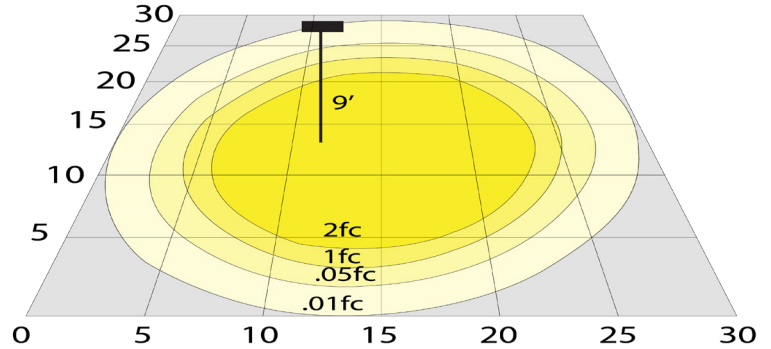

Lighting:

- Lens Type: Plaid Tempered Glass + Aluminum Reflectors
- Total Lumens: 720LM
- Color Temperatures: RGBW Seletable Trough Phone App
- Color Rendering Index: CRI ≥ 80
- Beam Angle: 60°
- Lifespan: 70,000 Hrs.

WG-07052022

Photometrics: FLDX-MD-15W-RGBW-BT-BR

BUG Rating: B2-U0-G0

30W 3000K, Area 30'x 30' Mounting Height: 9'

Other Views:

Side View

Front View

Back View