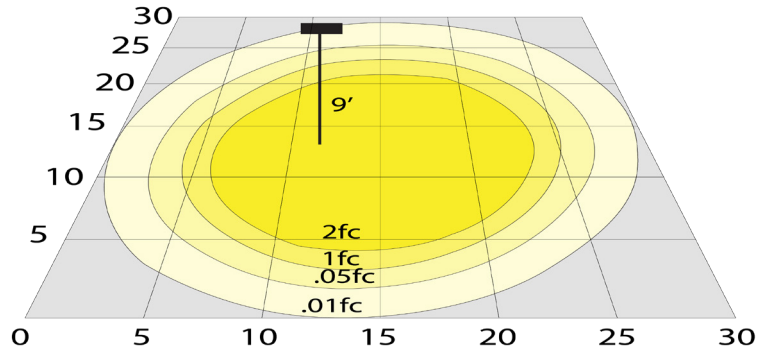

Phone: (877) 805-2252 | Fax: (877) 805-2252
www.westgatemfg.com

WG-07052022

Photometrics: FLDX-MD-10-30W-BR

BUG Rating: B2-U0-G0

30W 3000K, Area 30'x 30' Mounting Height: 9'

Other Views:

Side View

Front View