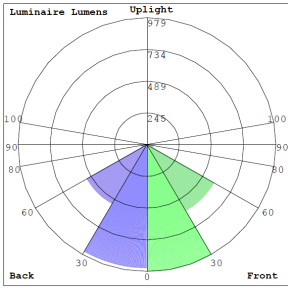

Lighting:

- MP: Multi Power switch on the back of the fixture
- Lens Type: Plaid Tempered Glass + Aluminum Reflectors
- Total Lumens: 3700LM
- Color Temperatures: 3000K/4000K/5000K
- Color Rendering Index: CRI ≥ 80
- Beam Angle: 60°
- Lifespan: 70,000 Hrs.

Phone: (877) 805-2252 | Fax: (877) 805-2252
www.westgatemfg.com

WG-07052022

Photometrics: FLDX-MD-10-30W-BR

BUG Rating: B2-U0-G0

30W 3000K, Area 30'x 30' Mounting Height: 9'

Other Views:

Side View

Front View