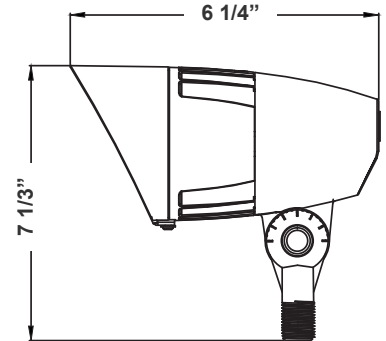

Note: _____ Type: _____

Ideal for general site lighting, alleys, loading docks, doorway, pathway, and parking areas. Great for use with motion sensors and another instant on/off controls.

7 1/3"(H) x 6 1/4"(W) x 4 1/3"(D)

Technical Specifications

Electrical:

- Voltage: 120-277V
- Power Factor: >0.9
- Wattage: 10W/20W/30W
- Efficacy: 120 LPW

Mechanical:

- Die-cast Aluminum Housing with Powder Coat Finish (Dark Bronze)
- Cord type: 18" SJTW 18/3 AWG cable
- 1/2" Threaded Knuckle Stem
- Operating Temperature: -40°F to 104°F
- IP Rating: IP65
- Suitable for Wet Locations
- 7-Year Warranty