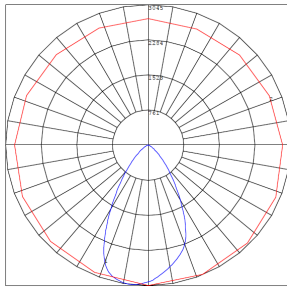

Phone: (877) 805-2252 | Fax: (877) 805-2252
www.westgatemfg.com

WG-07052022

Photometrics: FLDX-MD-10-30W-BR

BUG Rating: B2-U0-G0

30W 3000K, Area 30'x 30' Mounting Height: 9'

Other Views:

Side View

Front View