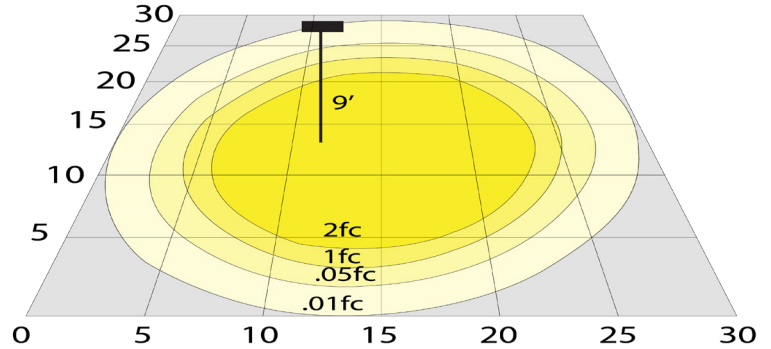

Lighting:

- MP: Multi Power switch on the back of the fixture
- Lens Type: Plaid Tempered Glass + Aluminum Reflectors
- Total Lumens: 3700LM
- Color Temperatures: 3000K/4000K/5000K
- Color Rendering Index: CRI ≥ 80
- Beam Angle: 60°
- Lifespan: 70,000 Hrs.

Phone: (877) 805-2252 | Fax: (877) 805-2252
www.westgatemfg.com

WG-07052022

Photometrics: FLDX-MD-10-30W-BK

BUG Rating: B2-U0-G0

30W 3000K, Area 30'x 30' Mounting Height: 9'

Other Views:

Side View

Front View