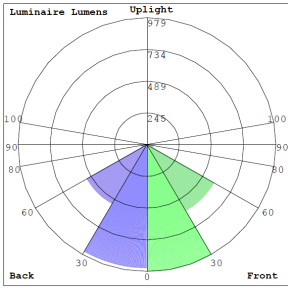

Lighting:

- MP: Multi Power switch on the back of the fixture
- Lens Type: Plaid Tempered Glass + Aluminum Reflectors
- Total Lumens: 3700LM
- Color Temperatures: 3000K/4000K/5000K
- Color Rendering Index: CRI ≥ 80
- Beam Angle: 60°
- Lifespan: 70,000 Hrs.

Phone: (877) 805-2252 | Fax: (877) 805-2252
www.westgatemfg.com

WG-07052022

Photometrics: FLDX-MD-10-30W-BK

BUG Rating: B2-U0-G0

30W 3000K, Area 30'x 30' Mounting Height: 9'

Other Views:

Side View

Front View