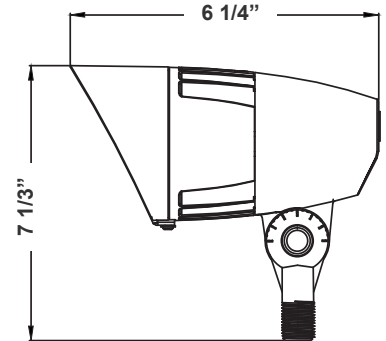

Note: _____

Type: _____

Ideal for general site lighting, alleys, loading docks, doorway, pathway, and parking areas. Great for use with motion sensors and another instant on/off controls.

7 1/3"(H) x 6 1/4"(W) x 4 1/3"(D)

Technical Specifications

Electrical:

- Voltage: 120-277V
- Power Factor: >0.9
- Wattage: 10W/20W/30W
- Efficacy: 123 LPW

Mechanical:

- Die-cast Aluminum Housing with Powder Coat Finish (Black)
- Cord type: 18" SJTW 18/3 AWG cable
- 1/2" Threaded Knuckle Stem
- Operating Temperature: -40°F to 104°F
- IP Rating: IP65
- Suitable for Wet Locations
- 7-Year Warranty