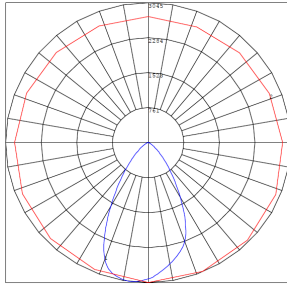

Phone: (877) 805-2252 | Fax: (877) 805-2252
www.westgatemfg.com

WG-07052022

Photometrics: FLDX-MD-10-30W-BK

BUG Rating: B2-U0-G0

30W 3000K, Area 30'x 30' Mounting Height: 9'

Other Views:

Side View

Front View