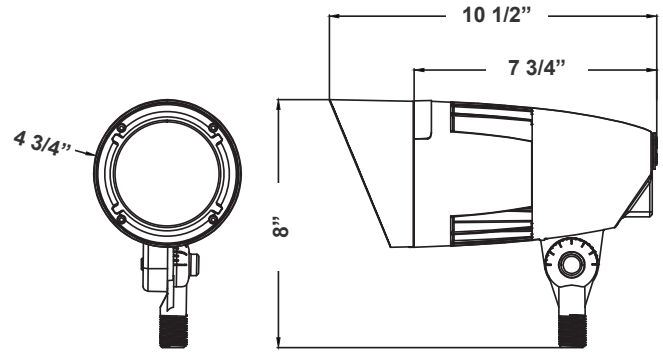

FLDX-LG-30-50W-MCTP-BR
X-GEN BULLET FLOOD LIGHTS

Customer Name: _____
Project Name: _____
Note: _____ Type: _____

8"(H) x 10 1/2"(W) x 4 3/4"(D)

Ideal for general site lighting, alleys, loading docks, doorway, pathway, and parking areas. Great for use with motion sensors and another instant on/off controls.

Technical Specifications

Electrical:

- Voltage: 120-277V
- Power Factor: >0.9
- Wattage: 30W/40W/50W
- Efficacy: 120 LPW

Mechanical:

- Die-cast Aluminum Housing with Powder Coat Finish (Dark Bronze)
- Cord type: 18" SJTW 18/3 AWG cable
- 1/2" Threaded Knuckle Stem
- Operating Temperature: -40°F to 104°F
- IP Rating: IP65
- Suitable for Wet Locations
- 7-Year Warranty