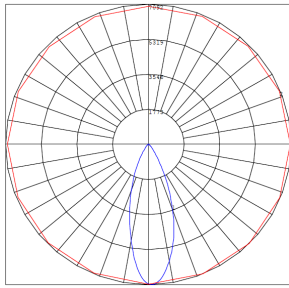

Photometrics: FLDX-LG-30-50W-MCTP-BR

BUG Rating: B3-U0-G0

50W 3000K, Area 30'x 30' Mounting Height: 9'

Other Views:

Side View

Front View

Back View

Performance Table: FLDX-LG-30-50W-MCTP-BR