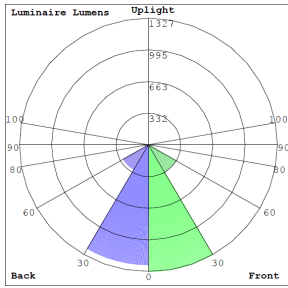

Lighting:

- MCTP: Multi CCP and Power switches on the back of the fixture
- Lens Type: Plaid Tempered Glass + Aluminum Reflectors
- Total Lumens: 6200LM
- Color Temperatures: 3000K/4000K/5000K
- Color Rendering Index: CRI ≥ 80
- Beam Angle: 35°
- Lifespan: 70,000 Hrs.

Photometrics: FLDX-LG-30-50W-MCTP-BR

BUG Rating: B3-U0-G0

50W 3000K, Area 30'x 30' Mounting Height: 9'

Other Views:

Side View

Front View

Back View

Performance Table: FLDX-LG-30-50W-MCTP-BR