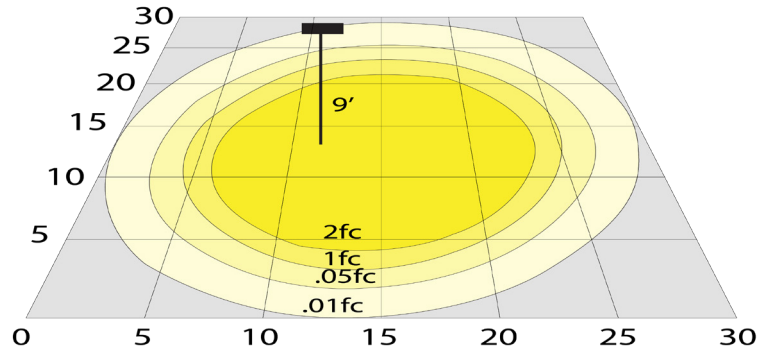

Lighting:

- MCTP: Multi CCP and Power switches on the back of the fixture
- Lens Type: Plaid Tempered Glass + Aluminum Reflectors
- Total Lumens: 6200LM
- Color Temperatures: 3000K/4000K/5000K
- Color Rendering Index: CRI ≥ 80
- Beam Angle: 35°
- Lifespan: 70,000 Hrs.

Photometrics: FLDX-LG-30-50W-MCTP-BR

BUG Rating: B3-U0-G0

50W 3000K, Area 30'x 30' Mounting Height: 9'

Other Views:

Side View

Front View

Back View

Performance Table: FLDX-LG-30-50W-MCTP-BR