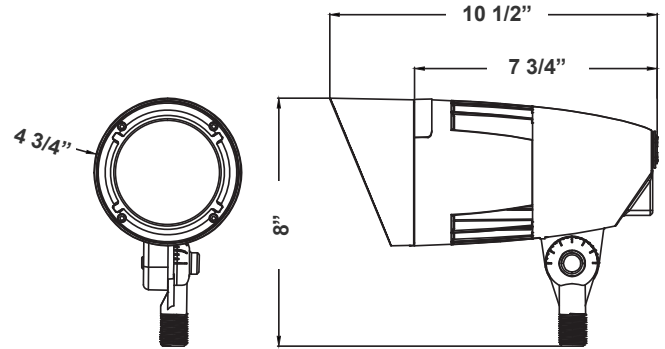

FLDX-LG-10-30W-MCTP-BK
X-GEN BULLET FLOOD LIGHTS

Customer Name: _____
 Project Name: _____
 Note: _____ | Type: _____

8"(H) x 10 1/2"(W) x 4 3/4"(D)

Ideal for general site lighting, alleys, loading docks, doorway, pathway, and parking areas. Great for use with motion sensors and another instant on/off controls.

Features

- Die-cast Aluminum Housing with Powder Coat Finish (Black)
- 1/2" Threaded Knuckle Stem
- MCTP: Multi CCP and Power switches on the back of the fixture
- 7-Year Warranty
- Lens Type: Plaid Tempered Glass + Aluminum Reflectors

Technical Specifications

Electrical:

- Voltage: 120-277V
- Power Factor: >0.9
- Wattage: 10W/20W/30W
- Efficacy: 120 LPW

Mechanical:

- Die-cast Aluminum Housing with Powder Coat Finish (Black)
- Cord type: 18" SJTW 18/3 AWG cable
- 1/2" Threaded Knuckle Stem
- Operating Temperature: -40°F to 104°F
- IP Rating: IP65
- Suitable for Wet Locations
- 7-Year Warranty