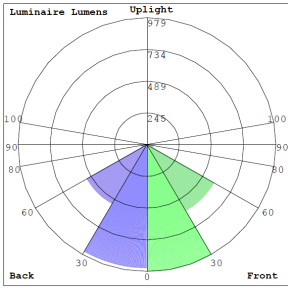

Lighting:

- MCTP: Multi CCP and Power switches on the back of the fixture
- Lens Type: Plaid Tempered Glass + Aluminum Reflectors
- Total Lumens: 3600LM
- Color Temperatures: 3000K/4000K/5000K
- Color Rendering Index: CRI ≥ 80
- Beam Angle: 60°
- Lifespan: 70,000 Hrs.

Photometrics: FLDX-LG-10-30W-MCTP-BK

BUG Rating: B2-U0-G0

30W 3000K, Area 30'x 30' Mounting Height: 9'

Other Views:

Side View

Front View

Back View

Performance Table: FLDX-LG-10-30W-MCTP-BK