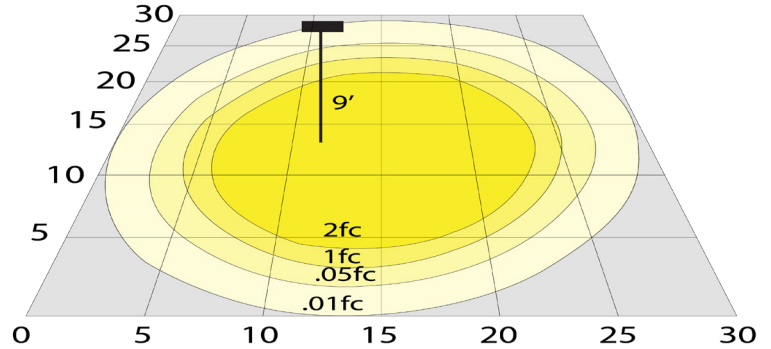

Lighting:

- MCTP: Multi CCP and Power switches on the back of the fixture
- Lens Type: Plaid Tempered Glass + Aluminum Reflectors
- Total Lumens: 3600LM
- Color Temperatures: 3000K/4000K/5000K
- Color Rendering Index: CRI ≥ 80
- Beam Angle: 60°
- Lifespan: 70,000 Hrs.

Photometrics: FLDX-LG-10-30W-MCTP-BK

BUG Rating: B2-U0-G0

30W 3000K, Area 30'x 30' Mounting Height: 9'

Other Views:

Side View

Front View

Back View

Performance Table: FLDX-LG-10-30W-MCTP-BK