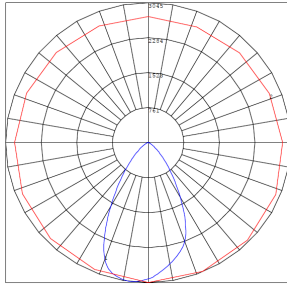

Lighting:

- MCTP: Multi CCP and Power switches on the back of the fixture
- Lens Type: Plaid Tempered Glass + Aluminum Reflectors
- Total Lumens: 3600LM
- Color Temperatures: 3000K/4000K/5000K
- Color Rendering Index: CRI ≥ 80
- Beam Angle: 60°
- Lifespan: 70,000 Hrs.

Photometrics: FLDX-LG-10-30W-MCTP-BK

BUG Rating: B2-U0-G0

30W 3000K, Area 30'x 30' Mounting Height: 9'

Other Views:

Side View

Front View

Back View

Performance Table: FLDX-LG-10-30W-MCTP-BK