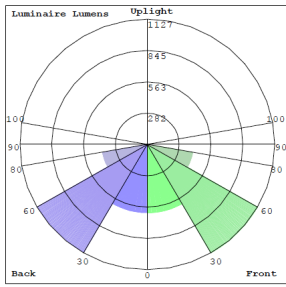

Photometrics: FEL-1X4-MCT5

BUG Rating: B2-U1-G1