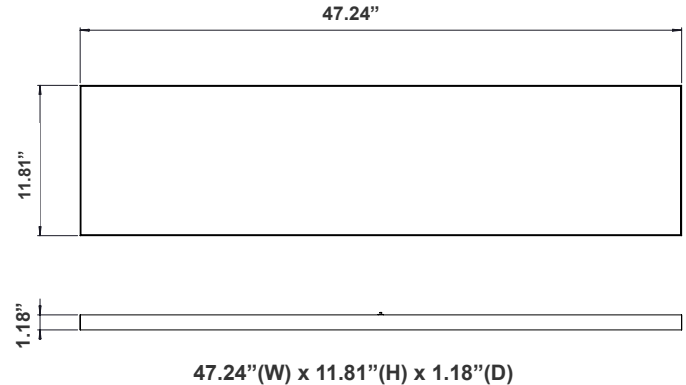

Type: \_\_\_\_\_

The clean and elegant design of 1X4FT LED flat panel light provides a modern alternative to traditional 1x4FT fluorescent troffer, reaching up to 100lm/w. The unique internal driver and only 1.09" thickness allow you the ability to install the LED light just about anywhere, especially for the small and confined space, including recessed, suspended, surface mounted installations methods. It is available for 0-10v dimming with five years warranty.