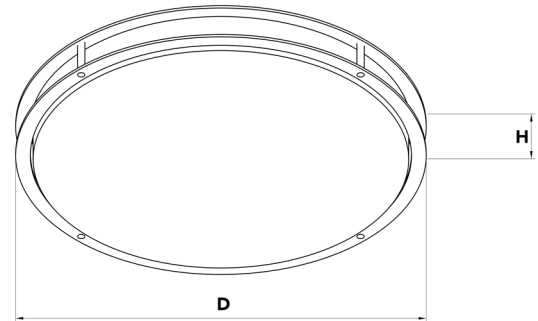

DIMENSIONS:

3-1/2" (H) X 16" (D)

FDL-16-25W-40K

LED DRUM FIXTURES

The LED Flush Mount Surface Fixture is a low profile downlight intended for ceiling or wall mount applications. Driver on Board (DOB) technology, with no driver or transformer needed. These flush mount ceiling lights mount directly to a 4" deep dish junction box. Ideal for Residential and commercial applications.

ELECTRICAL SPECIFICATIONS:

- Voltage: 120VAC
- Wattage: 25W
- Power factor: >0.90
- Efficacy: 72LM/W

HOUSING SPECIFICATIONS:

- Construction: Spun aluminum (brushed nickel finish)
- Gasket: closed cell Neoprene foam gasket
- Suitable for damp locations when gasket is used
- Maximum Ambient temperature: 104°F