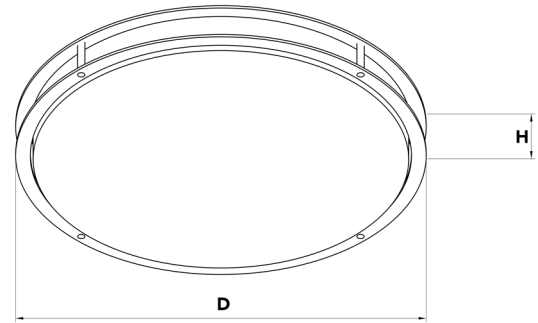

JOB NAME: _____

DATE: _____

TYPE: _____

DIMENSIONS:

3-1/2" (H) X 12" (D)

FDL-12-15W-40K

LED DRUM FIXTURES

The LED Flush Mount Surface Fixture is a low profile downlight intended for ceiling or wall mount applications. Driver on Board (DOB) technology, with no driver or transformer needed. These flush mount ceiling lights mount directly to a 4" deep dish junction box. Ideal for Residential and commercial applications.

ELECTRICAL SPECIFICATIONS:

- Voltage: 120VAC
- Wattage: 15W
- Power factor: >0.90
- Efficacy: 66LM/W

HOUSING SPECIFICATIONS:

- Construction: Spun aluminum (brushed nickel finish)
- Gasket: closed cell Neoprene foam gasket
- Suitable for damp locations when gasket is used
- Maximum Ambient temperature: 104°F